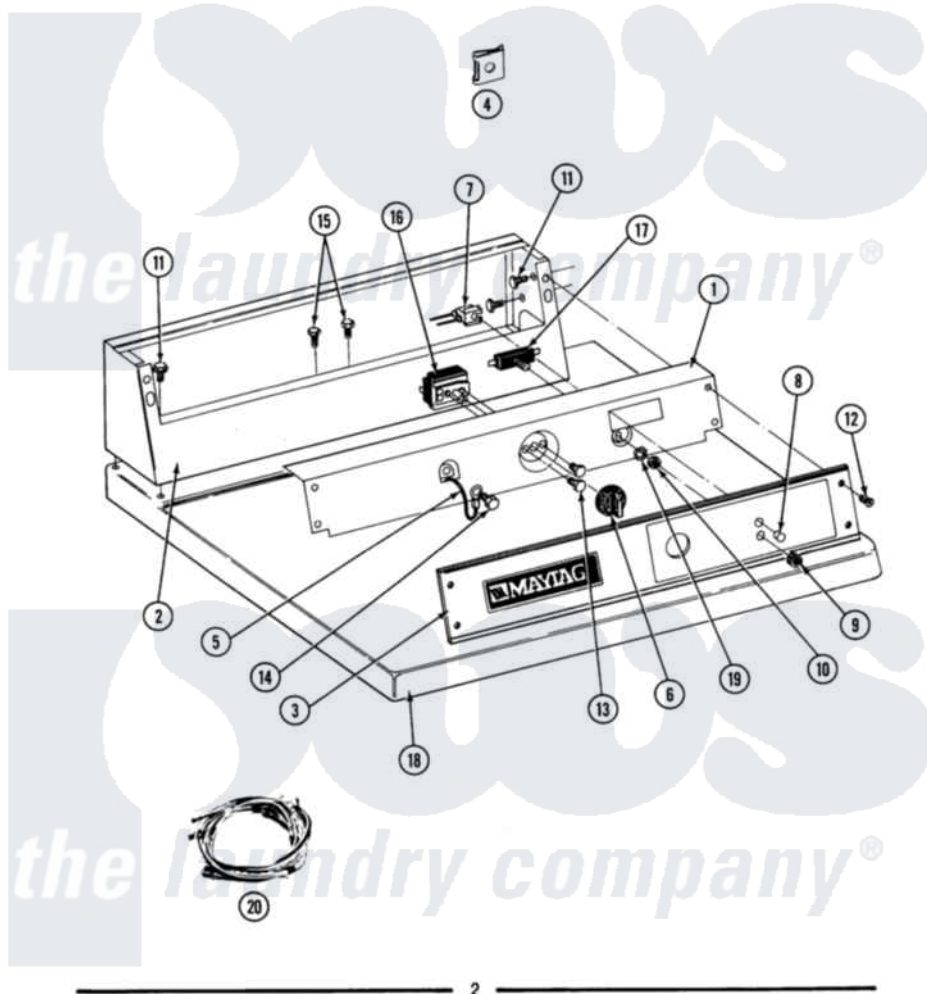

Maytag DE26CS 01 - CONTROL PANEL

MODEL DE-DG26CS CS CONTROL PANEL

Maytag [Commercial Maytag DE26CS Dryer Parts](#) Parts Diagram 01 - CONTROL PANEL
 Click on the part number to view part

Item	Original Part Number	Replaced By	Status	Part Description
001	314912		Not Available	BRACKET, CONTROL PANEL (WHT)
"	NLA		Not Available	(ALM)
002	NLA		Not Available	CONTROL COVER (WHT)
003	NLA		Not Available	CONTROL PANEL
004	215003			Fastener, Panel And Bracket
005	205810			Wire, Ground
006	306938			Knob, Selector Switch
007	204075		Not Available	PILOT LAMP (DG MODELS ONLY)
"	Y305396		Not Available	LAMP, INDICATOR
008	215564			Lens, Indicator Light
009	Y312702			Knurled Nut, Start Switch
010	Y312706	422617		Nut
011	212276	W10116760		Screw
"	212276	W10116760		Screw
012	212277			Screw, No.8 X 1/2 Inch

013	Y313588	488234		Screw 8-32 X 1/4
014	211252			Screw, Ground Wire
015	211294	90767		Screw, 8A X 3/8 HeX Washer Head Tapping
"	Y314322	211251		Screw, Transformer
016	307237	W10327105		Switch, Cycle Selection
017	306940	W10149462		Switch, Push-To-Start
018	307105		Not Available	COVER, TOP ASSY. (WHT)
"	NLA		Not Available	(ALM)
019	312751			Lockwasher, Start Switch
020	307280			Harness, Wire
"	NLA		Not Available	MAIN WIRE HARNESS