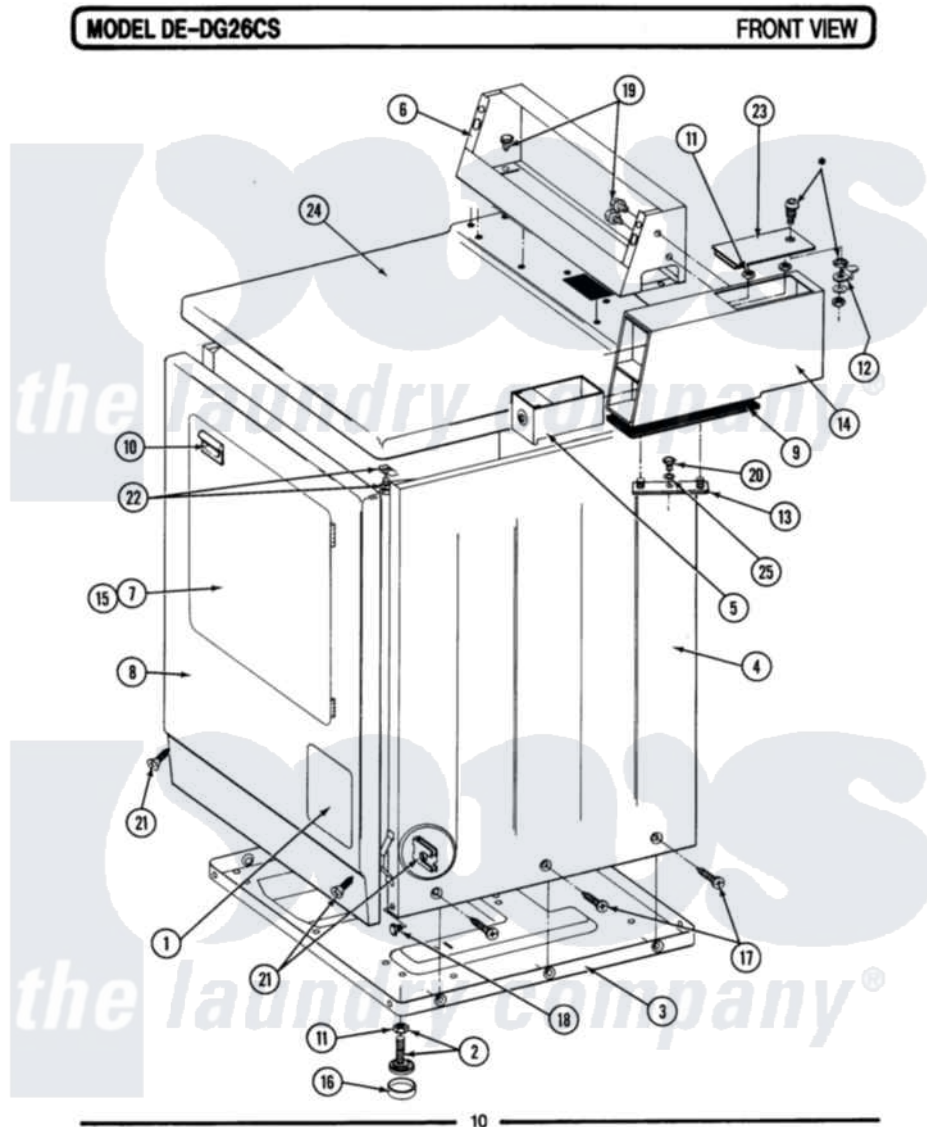

Maytag DE26CS 04 - FRONT VIEW

Maytag [Commercial Maytag DE26CS Dryer Parts](#) Parts Diagram 04 - FRONT VIEW
 Click on the part number to view part

Item	Original Part Number	Replaced By	Status	Part Description
001	NLA		Not Available	PART NOT USED
002	Y305086			Adjustable Leg And Nut
003	Y303361		Not Available	BASE ASSY. (UPPER & LOWER)
004	NLA		Not Available	CABINET (WHT)
005	205423	208883		Coin Box K
"	205423L	208883		Coin Box K
"	205423M	208883		Coin Box K
006	NLA		Not Available	CONTROL COVER (WHT)
007	NLA		Not Available	(ALM)
"	Y307111		Not Available	DOOR ASSY. COMPLETE (WHT)
008	NLA		Not Available	PANEL, FRONT (WHT)
009	214660			Gasket, Control Center
010	314946			Handle White
"	314972			Handle Door ALM
"	NLA		Not Available	(H. WHEAT)

011	Y052740	62739		Nut, Lock
012	213750	W10133266		Cam-Lock
013	NLA		Not Available	MTG. STRAP---NA
014	206956	22001405		Case, Coin Slide
"	206956L	22001405		Case, Coin Slide
"	206956M	22001405		Case, Coin Slide
015	314966			Panel, Outer
"	NLA		Not Available	(ALM)
016	Y314137			Foot, Rubber
017	213007			Xfor Cabinet See Cabinet, Back
018	Y310632	1163839		Screw
019	212276	W10116760		Screw
020	211294	90767		Screw, 8A X 3/8 HeX Washer Head Tapping
021	204439			Screw And Fstner Assembly
022	204445			Screw And Fastener Assembly
023	203188		Not Available	TIMER ACCESS DOOR (WHT)
"	203188L		Not Available	ACCESS DOOR-ALMOND
"	203188M		Not Available	ACCESS DOOR-HARVEST WHEAT
024	307105		Not Available	COVER, TOP ASSY. (WHT)
"	NLA		Not Available	(ALM)
025	910309			Washer, Mounting Strap