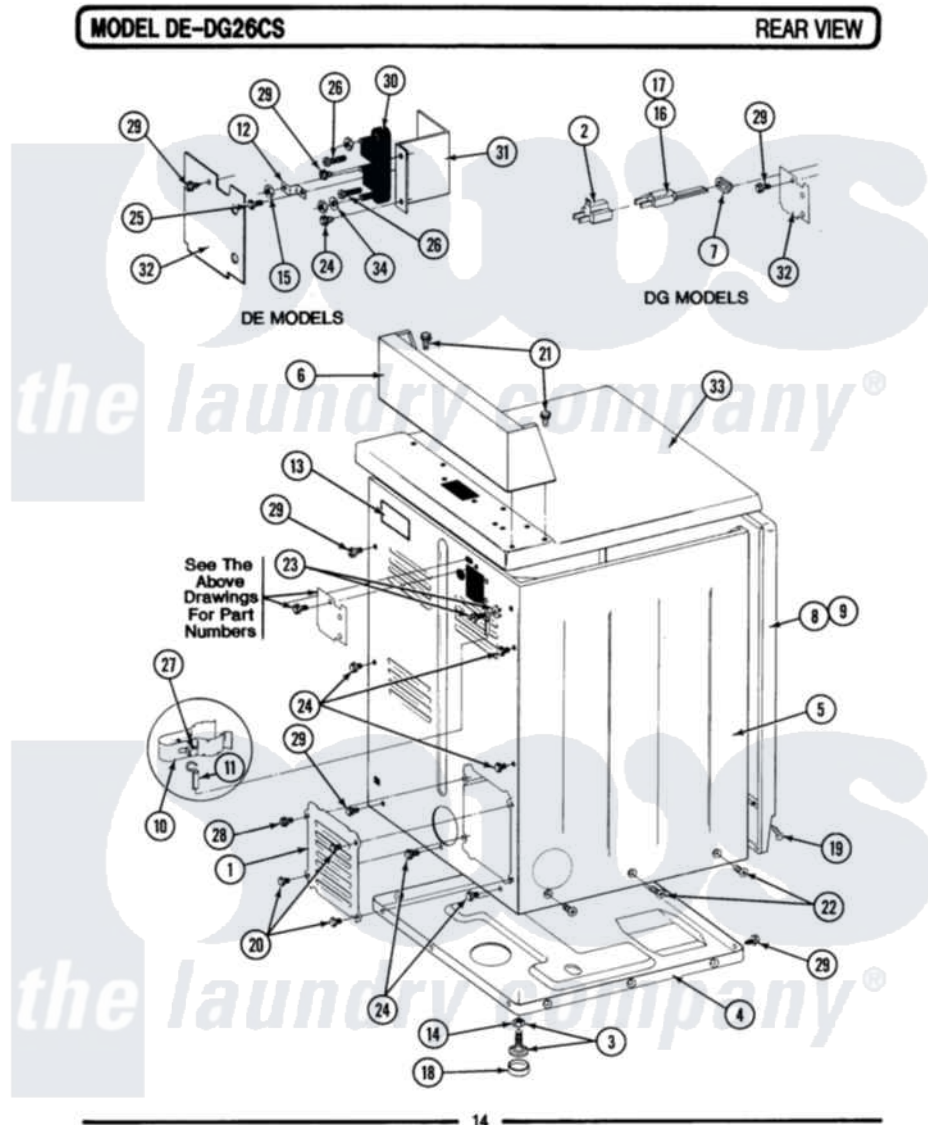

Maytag DE26CS 05 - REAR VIEW

Maytag [Commercial Maytag DE26CS Dryer Parts](#) Parts Diagram 05 - REAR VIEW
 Click on the part number to view part

Item	Original Part Number	Replaced By	Status	Part Description
001	Y312951		Not Available	ACCESS COVER, BACK
002	Y201808			Converter
003	Y305086			Adjustable Leg And Nut
004	Y303361		Not Available	BASE ASSY. (UPPER & LOWER)
005	NLA		Not Available	CABINET (WHT)
006	NLA		Not Available	CONTROL COVER (WHT)
007	211881			Grommet, Cord Part Not Used-Gas Models Only
008	NLA		Not Available	PANEL, FRONT (WHT)
009	307998L			Front Panel---NA
"	NLA		Not Available	PART NOT USED
010	301548			Clamp, Ground Wire
011	311155			Ground Wire And Clamp
012	Y312184			Strap, Grounding
013	214519			LABEL, ELECTRICAL INSTR. PART NOT USED-GAS MODELS ONLY

014	Y052740	62739		Nut, Lock
015	311484	112432		Nut
016	302521		Not Available	CORD, POWER PART NOT USED-GAS MODELS ONLY
017	305168	33002916		Power Cord, Canadian 240V
018	Y314137			Foot, Rubber
019	204439			Screw And Fstner Assembly
020	211294	90767		Screw, 8A X 3/8 HeX Washer Head Tapping
021	212276	W10116760		Screw
022	213007			Xfor Cabinet See Cabinet, Back
023	NLA		Not Available	SCREW & WASHER ASSY.
024	Y310632	1163839		Screw
025	Y311423	489483		Screw 10-32 X 1/2
026	Y312209	W10001200		Screw
027	313122			Screw - Baffle To Tumbler
028	Y313559			Screw
029	Y313561			Screw----NA
030	400008			Block, Terminal
031	Y312904			Bracket, Terminal Block
032	Y312905		Not Available	COVER, TERMINAL
033	307105		Not Available	COVER, TOP ASSY. (WHT)
"	NLA		Not Available	(ALM)
034	Y311270			Washer, Terminal Block