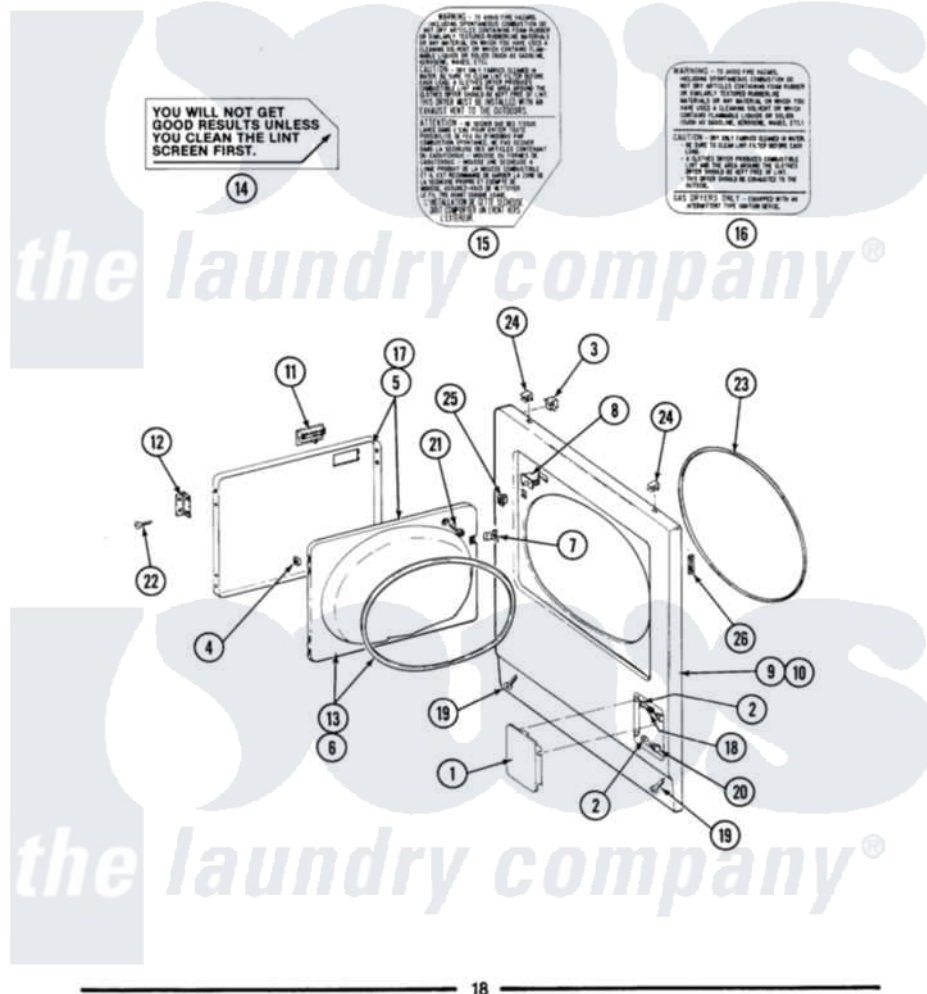

# Maytag DE26CS 06 - FRONT PANEL & DOOR ASSEMBLY

**MODEL DE-DG26CS FRONT PANEL & DOOR ASSEMBLY**

Maytag [Commercial Maytag DE26CS Dryer Parts](#) Parts Diagram 06 - FRONT PANEL & DOOR ASSEMBLY  
 Click on the part number to view part

Item	Original Part Number	Replaced By	Status	Part Description
001	NLA		Not Available	PART NOT USED
002	NLA		Not Available	PART NOT USED
003	<a href="#">Y310376</a>			Clip, Door Switch Harness
004	<a href="#">Y313910</a>			Clip, Door Liner To Outer Panel
005	NLA		Not Available	(ALM)
"	Y307111		Not Available	DOOR ASSY. COMPLETE (WHT)
006	314935	<a href="#">33001192</a>		Seal, Door
007	314936	<a href="#">33001305</a>		Strike, Door
"	314944	<a href="#">33001305</a>		Strike, Door
008	<a href="#">Y305753</a>	<a href="#">W10169313</a>		Switch-Dor
009	NLA		Not Available	PANEL, FRONT (WHT)
010	<a href="#">307998L</a>			Front Panel---NA
"	NLA		Not Available	PART NOT USED
011	<a href="#">314946</a>			Handle White
"	<a href="#">314972</a>			Handle Door ALM

"	NLA		Not Available	(H. WHEAT)
012	307099	<a href="#">33001230</a>		Hinge, Door
013	307098		Not Available	DOOR, INNER (W/SEAL)
014	<a href="#">Y313340</a>			LABEL, LINT SCREEN INSTRUCTION
015	314941		Not Available	LABEL, INSTRUCTION
016	NLA		Not Available	INSTRUCTION LABEL
017	<a href="#">314966</a>			Panel, Outer
"	NLA		Not Available	(ALM)
018	<a href="#">312369</a>			Sleeve, Access Panel Stud Part Not Used
019	<a href="#">204439</a>			Screw And Fstner Assembly
020	212949	<a href="#">22001866</a>		Screw, Relay
021	312960	<a href="#">489355</a>		Screw, 8 X 1/2
022	<a href="#">Y314062</a>			Screw, Door Hinge And Panel
023	<a href="#">314937</a>			Seal, Front Panel
024	212982	<a href="#">22001650</a>		Fastener, Spring
025	<a href="#">306436</a>			Door Latch Kit--W
026	<a href="#">Y313907</a>			Fastener, Twin