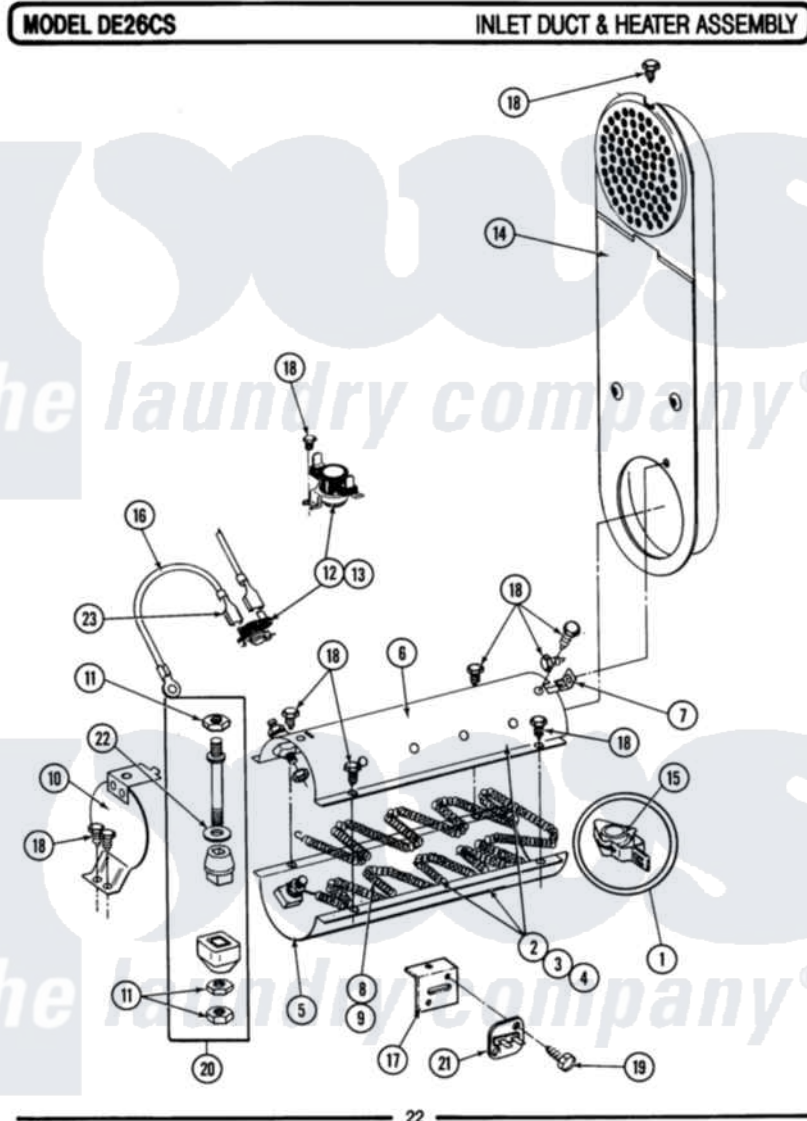

Maytag DE26CS 08 - INLET DUCT\HEATER ASSY.

Maytag Commercial Maytag DE26CS Dryer Parts Parts Diagram 08 - INLET DUCT\HEATER ASSY.
 Click on the part number to view part

Item	Original Part Number	Replaced By	Status	Part Description
001	Y303881			Clip And Insulator Assembly
002	Y303404			Heater Assembly Complete
003	Y303778			Heater Assembly Complete
004	Y303856		Not Available	HEATER ASSY. COMPLETE (208V)
005	Y313576			Heater Chamber, Bottom
006	Y313575		Not Available	HEATER CHAMBER, TOP
007	Y312890			Retainer, Heater Chamber
008	Y304837	W10116793		Element
009	Y313537			Heater Element 240 Volt
010	304124		Not Available	HEATER SHIELD
011	311484	112432		Nut
012	303396			Thermostat, Hi-Limit
013	303896			Hi-Limit Thermostat-Canada
014	NLA		Not Available	INLET DUCT ASSY.
015	Y313270			Insulator For Heater Elemen
016	Y304693			Jumper Wire

017	315046		MOUNTING BRACKET
018	211294	90767	Screw, 8A X 3/8 HeX Washer Head Tapping
019	NLA	Not Available	SCREW
020	Y304596		Terminal Insulator Assembly
021	307473		Fuse, Thermal
022	311093		Washer, Terminal Connection
023	210745		Wire Terminal