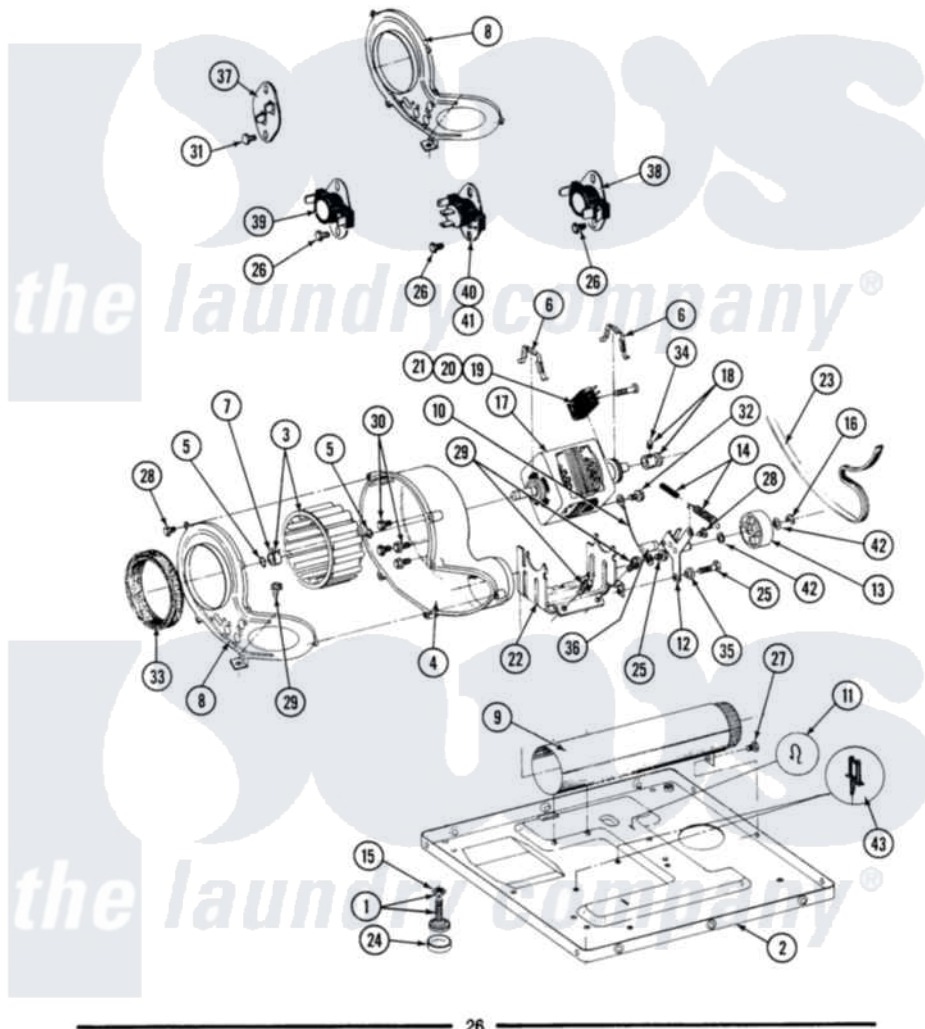

# Maytag DE26CS 09 - MOTOR\BLOWER\BASE FRAME\THERMOSTATS

MODEL DE-DG26CS MOTOR, BLOWER, BASE FRAME & THERMOSTATS

Maytag [Commercial Maytag DE26CS Dryer Parts](#) Parts Diagram 09 - MOTOR\BLOWER\BASE FRAME\THERMOSTATS  
 Click on the part number to view part

Item	Original Part Number	Replaced By	Status	Part Description
001	<a href="#">Y305086</a>			Adjustable Leg And Nut
002	Y303361		Not Available	BASE ASSY. (UPPER & LOWER)
003	<a href="#">Y303836</a>			Blower Wheel Assembly And Clamp
004	<a href="#">Y312893</a>			Housing, Blower
005	410233	<a href="#">9703438</a>		Ring-Retrn
006	<a href="#">Y015825</a>			Clip, Motor To Motor Support
007	<a href="#">312967</a>			Clamp, Blower Housing
008	<a href="#">314847</a>			COVER, BLOWER HOUSING
009	<a href="#">Y303442</a>			EXHAUST DUCT ASSEMBLY
010	<a href="#">901220</a>			Ground Wire
011	<a href="#">410490</a>			Spring, Retainer Wire Harness
012	Y303363	<a href="#">6-3033630</a>		Idler Arm
013	Y303705	<a href="#">6-3037050</a>		Pulley- ID
014	<a href="#">Y303945</a>			IDLER SPRING ASSY. W/PLUG