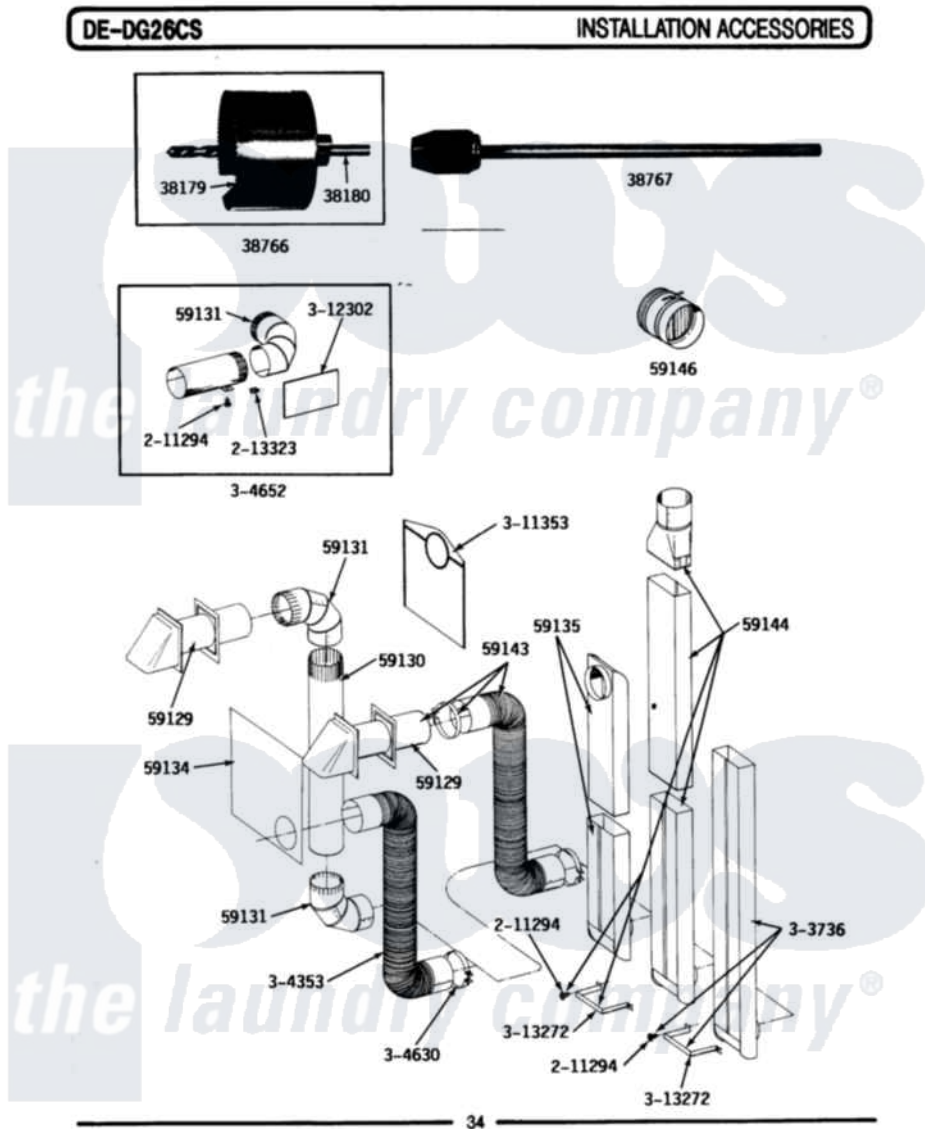

Maytag DE26CS 10 - INSTALLATION ACCESSORIES

Maytag Commercial Maytag DE26CS Dryer Parts Parts Diagram 10 - INSTALLATION ACCESSORIES
 Click on the part number to view part

Item	Original Part Number	Replaced By	Status	Part Description
001	NLA		Not Available	BLADE, SAW
002	NLA		Not Available	REPLACEMENT DRILL
003	NLA		Not Available	HOLE SAW W/DRILL BIT
004	NLA		Not Available	EXTENSION CHUCK, DRILL
005	Y059129	4396007RW		Vent Hood
006	Y059130			Pipe, Venting
007	Y059131			Elbow, Venting
008	Y059134			PLATE, ALUM. WINDOW (15" X 20")
009	Y059135			Vent Duct Assembly
010	Y059143			Flexible Vent Kit
011	NLA		Not Available	RECTANGULAR VENT KIT
012	NLA		Not Available	DAMPER, BACK DRAFT
013	211294	90767		Screw, 8A X 3/8 Hex Washer Head Tapping
014	213323			Fastener, Exhaust Duct Kit
015	NLA		Not Available	EXHAUST DEFLECTOR KIT

016	Y304353	4396010RP	6ft Scvent
017	Y304630		Clamp, Flexible Duct
018	Y304652		Exhaust Duct Kit
019	311353	Not Available	BAG, LINT (DACRON)
020	312302		Insulation, Exhaust Duct Kit
021	NLA	Not Available	BRACKET, EXHAUST DEFLECTOR