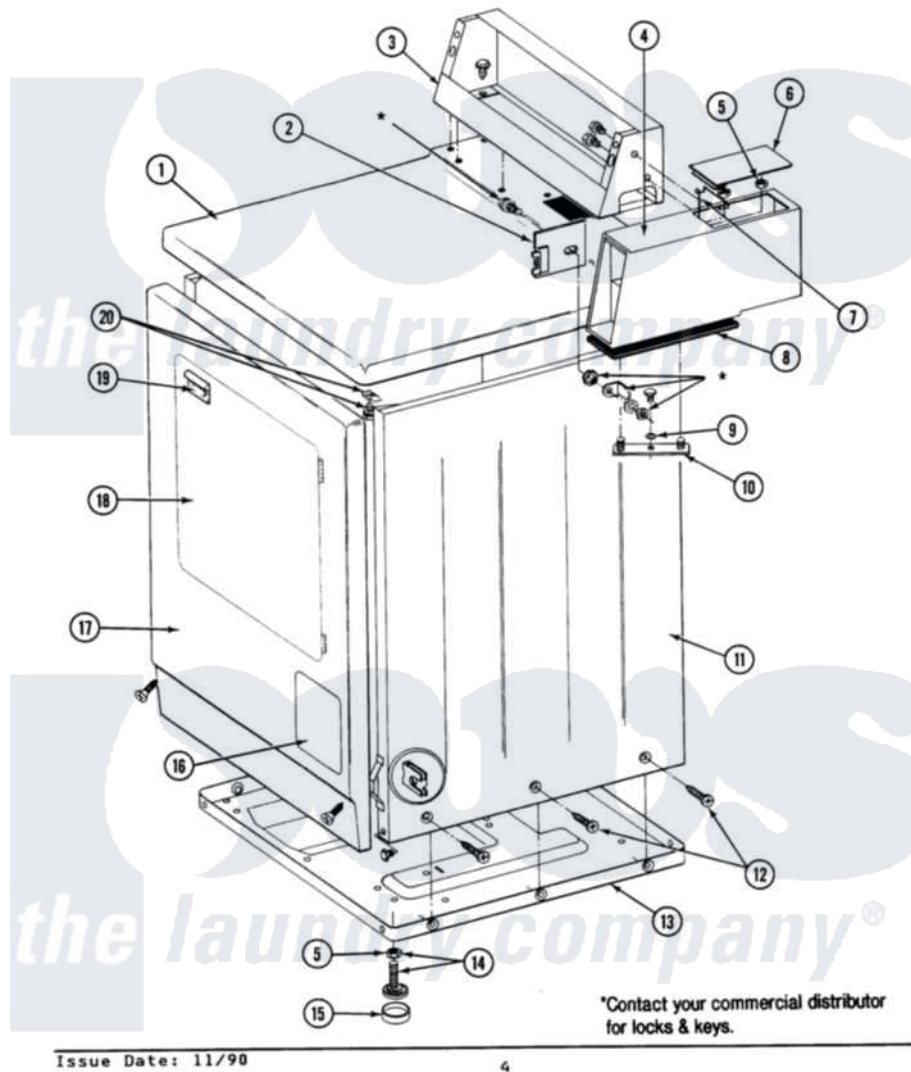

Maytag DE26CT 01 - FRONT VIEW - CT MODELS

SECTION: FRONT VIEW
MODEL: DE-D626CT

Maytag Commercial Maytag DE26CT Dryer Parts Parts Diagram 01 - FRONT VIEW - CT MODELS
Click on the part number to view part

Item	Original Part Number	Replaced By	Status	Part Description
001	307105		Not Available	COVER, TOP ASSY. (WHT)
"	NLA		Not Available	TOP COVER ASSY ALM
002	NLA		Not Available	ACCESS DOOR (WHT)
003	212276	W10116760		Screw
"	NLA		Not Available	CONTROL COVER (WHT)
004	NLA		Not Available	OUTER CASE (WHT)
005	Y052740	62739		Nut, Lock
006	NLA		Not Available	ACCESS DOOR (WHT)
007	214878			Latch For Access Door
008	214660			Gasket, Control Center
009	910309			Washer, Mounting Strap
010	NLA		Not Available	MTG. STRAP---NA
011	NLA		Not Available	CABINET (WHT)
"	Y310632	1163839		Screw
012	213007			Xfor Cabinet See Cabinet, Back
				BASE ASSY / UPPER P

013	Y303361	Not Available	BASE ASSY. (UPPER & LOWER)
014	Y305086		Adjustable Leg And Nut
015	Y314137		Foot, Rubber
016	NLA	Not Available	PART NOT USED
017	NLA	Not Available	PANEL, FRONT (WHT)
018	308061	Not Available	DOOR ASSY. COMPLETE (WHT)
"	NLA	Not Available	(ALM)
019	314946		Handle White
"	314972		Handle Door ALM
"	NLA	Not Available	(H. WHEAT)
020	204445		Screw And Fastener Assembly