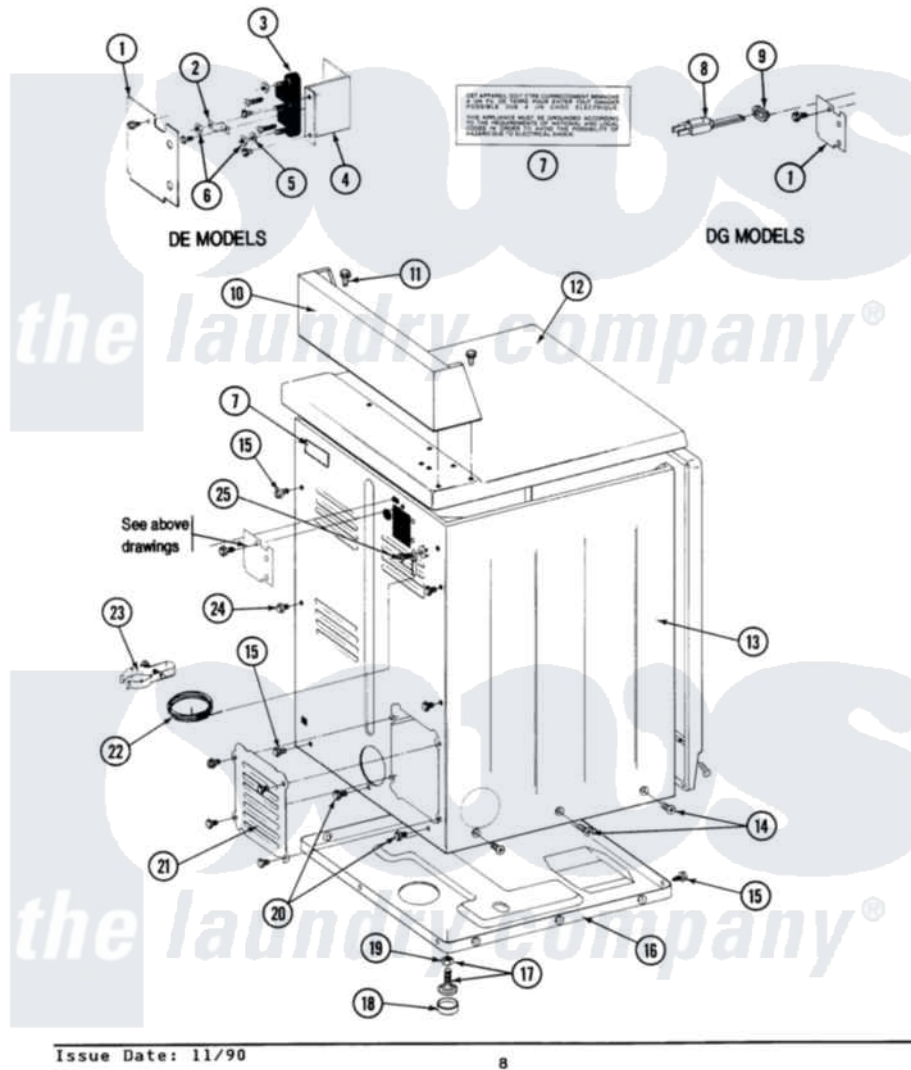

Maytag DE26CT 02 - REAR VIEW - CD/CT MODELS

SECTION: REAR VIEW
MODEL: DE-DG26CD-CT

Maytag Commercial Maytag DE26CT Dryer Parts Parts Diagram 02 - REAR VIEW - CD/CT MODELS
Click on the part number to view part

Item	Original Part Number	Replaced By	Status	Part Description
001	Y313561			Screw---NA
"	Y312905		Not Available	COVER, TERMINAL
002	Y311423	489483		Screw 10-32 X 1/2
"	Y312184			Strap, Grounding
003	400008			Block, Terminal
"	Y312209	W10001200		Screw
004	Y313561			Screw---NA
"	Y310632	1163839		Screw
"	Y312904			Bracket, Terminal Block
005	Y311270			Washer, Terminal Block
006	311484	112432		Nut
007	214519			LABEL, ELECTRICAL INSTR. PART NOT USED-GAS MODELS ONLY
008	305168	33002916		Power Cord, Canadian 240V
009	211881			Grommet, Cord Part Not Used- Gas Models Only

010	NLA		Not Available	CONTROL COVER (WHT)
011	212276	W10116760		Screw
012	307105		Not Available	COVER, TOP ASSY. (WHT)
"	NLA		Not Available	(ALM)
013	NLA		Not Available	CABINET (WHT)
014	213007			Xfor Cabinet See Cabinet, Back
015	Y313561			Screw---NA
016	Y303361		Not Available	BASE ASSY. (UPPER & LOWER)
017	Y305086			Adjustable Leg And Nut
018	Y314137			Foot, Rubber
019	Y052740	62739		Nut, Lock
020	Y310632	1163839		Screw
021	211294	90767		Screw, 8A X 3/8 HeX Washer Head Tapping
"	Y312951		Not Available	ACCESS COVER, BACK
"	Y313559			Screw
022	311155			Ground Wire And Clamp
023	301548			Clamp, Ground Wire
"	NLA		Not Available	SCREW
024	Y310632	1163839		Screw
025	NLA		Not Available	SCREW & WASHER ASSY.