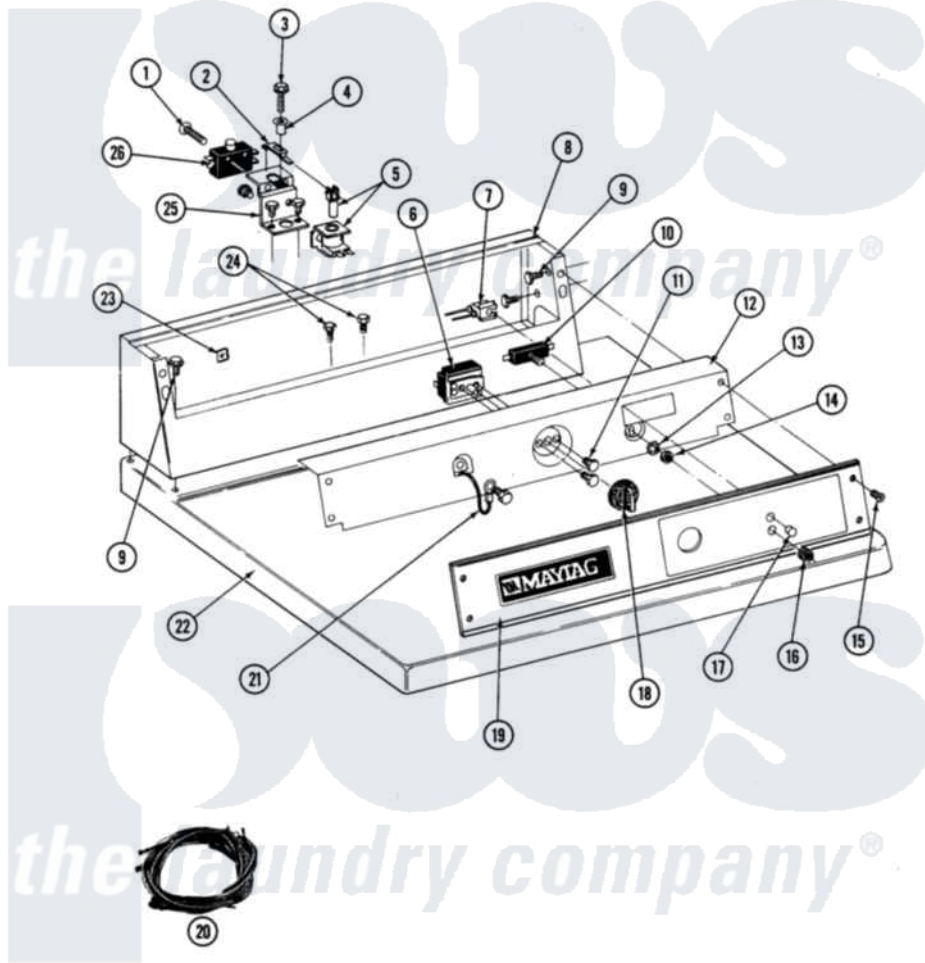

Maytag DE26CT 03 - CONTROL PANEL-CT MODELS

SECTION: CT CONTROL PANEL
 MODEL: DE-DG26CT

Issue Date: 11/90

16

Maytag [Commercial Maytag DE26CT Dryer Parts](#) Parts Diagram 03 - CONTROL PANEL-CT MODELS
 Click on the part number to view part

Item	Original Part Number	Replaced By	Status	Part Description
001	212950	M0227520		Screw-Tc No.6-32 X 13/16", Preform SwiTch
002	NLA		Not Available	SPRING LEVER, RELAY
003	212949	22001866		Screw, Relay
004	NLA		Not Available	SPACER, ADVANCE RELAY
005	212951			Screw, No.6-32 X 1/4 Inch
"	305393			Solenoid For Relay Assembly
006	307237	W10327105		Switch, Cycle Selection
007	NLA		Not Available	PILOT LIGHT
008	NLA		Not Available	CONTROL COVER (WHT)
009	212276	W10116760		Screw
010	306941	W10149462		Switch, Push-To-Start
011	Y313588	488234		Screw 8-32 X 1/4
012	314912		Not Available	BRACKET, CONTROL PANEL (WHT)
"	NLA		Not Available	(ALM)
013	312751			Lockwasher, Start Switch

014	Y312706	422617	Nut
015	212277		Screw, No.8 X 1/2 Inch
016	Y312702		Knurled Nut, Start Switch
017	215564		Lens, Indicator Light
018	306938		Knob, Selector Switch
019	NLA	Not Available	CONTROL PANEL COMMERCIAL DRYER
020	NLA	Not Available	WIRE HARNESS---NA
021	205810		Wire, Ground
"	211252		Screw, Ground Wire
022	307105	Not Available	COVER, TOP ASSY. (WHT)
"	NLA	Not Available	(ALM)
023	215003		Fastener, Panel And Bracket
024	211294	90767	Screw, 8A X 3/8 HeX Washer Head Tapping
025	211294	90767	Screw, 8A X 3/8 HeX Washer Head Tapping
"	NLA	Not Available	RELAY BRACKET
026	Y303787	Not Available	SWITCH FOR RELAY