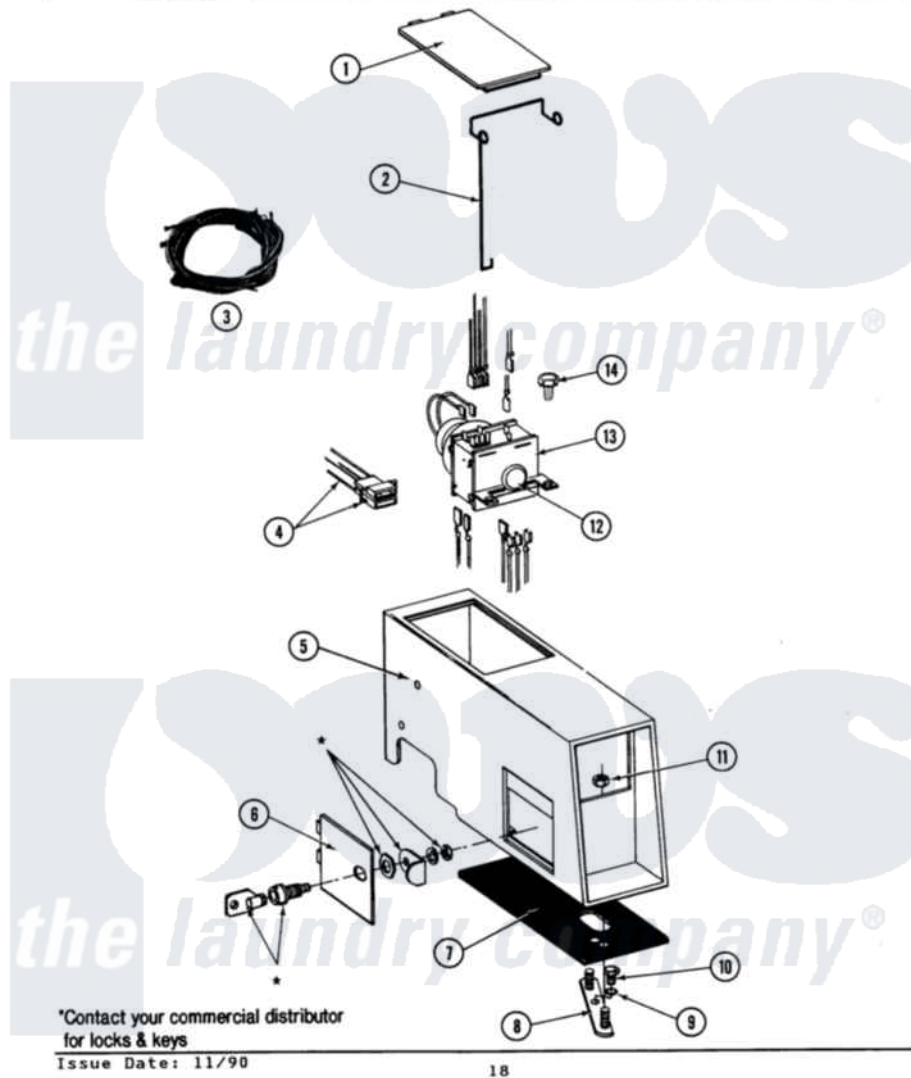

Maytag DE26CT 04 - CONTROL CENTER - CT MODELS

SECTION: CT CONTROL CENTER
 MODEL: DE-DG26CT

Maytag Commercial Maytag DE26CT Dryer Parts Parts Diagram 04 - CONTROL CENTER - CT MODELS
 Click on the part number to view part

Item	Original Part Number	Replaced By	Status	Part Description
001	NLA		Not Available	ACCESS DOOR (WHT)
002	214878			Latch For Access Door
003	NLA		Not Available	WIRE HARNESS---NA
004	NLA		Not Available	HARNESS, TICKET CONTROL
005	NLA		Not Available	OUTER CASE (WHT)
006	NLA		Not Available	ACCESS DOOR (WHT)
007	214660			Gasket, Control Center
008	NLA		Not Available	MTG. STRAP---NA
009	910309			Washer, Mounting Strap
010	211294	90767		Screw, 8A X 3/8 HeX Washer Head Tapping
011	Y052740	62739		Nut, Lock
012	213089			Knob For Timer
"	Y312300			Groov-Pin
013	307142			Timer With Knob And Pin
"	NLA		Not Available	TIMER MOTOR