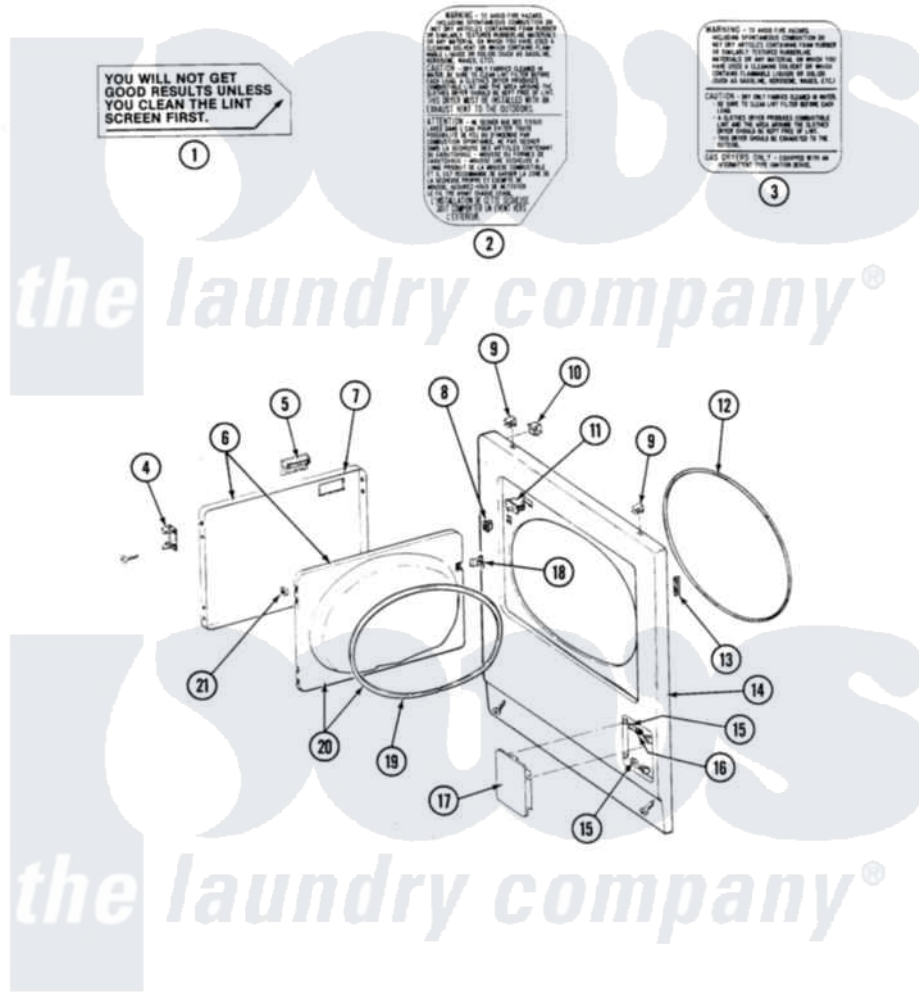

Maytag DE26CT 06 - FRONT PANEL & DOOR ASSEMBLY

SECTION: FRONT PANEL & DOOR ASSEMBLY
 MODEL: DE-D626CA-CD-CT

Issue Date: 11/90

24

Maytag [Commercial Maytag DE26CT Dryer Parts](#) Parts Diagram 06 - FRONT PANEL & DOOR ASSEMBLY
 Click on the part number to view part

Item	Original Part Number	Replaced By	Status	Part Description
001	Y313340			LABEL, LINT SCREEN INSTRUCTION
002	314941		Not Available	LABEL, INSTRUCTION
003	NLA		Not Available	INSTRUCTION LABEL
004	307099	33001230		Hinge, Door
"	Y314062			Screw, Door Hinge And Panel
005	312960	489355		Screw, 8 X 1/2
"	314946			Handle White
"	314972			Handle Door ALM
"	NLA		Not Available	(H. WHEAT)
006	NLA		Not Available	(ALM)
"	Y307111		Not Available	DOOR ASSY. COMPLETE (WHT)
007	314966			Panel, Outer
"	NLA		Not Available	(ALM)
008	306436			Door Latch Kit--W
009	212982	22001650		Fastener, Spring

010	Y310376			Clip, Door Switch Harness
011	Y305753	W10169313		Switch-Dor
012	314937			Seal, Front Panel
013	Y313907			Fastener, Twin
014	204439			Screw And Fstner Assembly
"	NLA		Not Available	PANEL, FRONT (WHT)
015	212949	22001866		Screw, Relay
"	NLA		Not Available	PART NOT USED
016	312369			Sleeve, Access Panel Stud Part Not Used
017	NLA		Not Available	PART NOT USED
018	314936	33001305		Strike, Door
"	314944	33001305		Strike, Door
019	314935	33001192		Seal, Door
020	307098		Not Available	DOOR, INNER (W/SEAL)
021	Y313910			Clip, Door Liner To Outer Panel