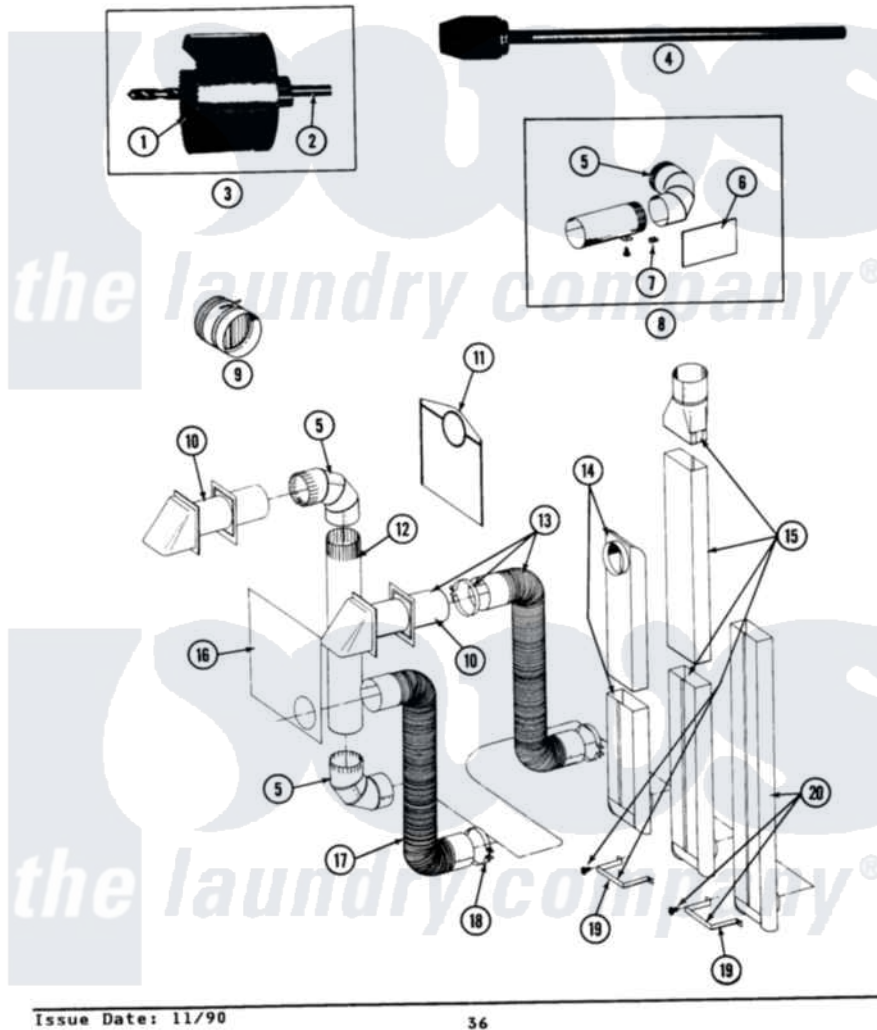

Maytag DE26CT 11 - INSTALLATION ACCESSORIES

SECTION: INSTALLATION ACCESSORIES

MODEL: DE-DG26CA-CD-CT

Issue Date: 11/90

36

Maytag [Commercial Maytag DE26CT Dryer Parts](#) Parts Diagram 11 - INSTALLATION ACCESSORIES

[Click on the part number to view part](#)

Item	Original Part Number	Replaced By	Status	Part Description
001	NLA		Not Available	BLADE, SAW
002	NLA		Not Available	REPLACEMENT DRILL
003	NLA		Not Available	HOLE SAW W/DRILL BIT
004	NLA		Not Available	EXTENSION CHUCK, DRILL
005	Y059131			Elbow, Venting
006	312302			Insulation, Exhaust Duct Kit
007	213323			Fastener, Exhaust Duct Kit
008	211294	90767		Screw, 8A X 3/8 Hex Washer Head Tapping
"	Y304652			Exhaust Duct Kit
009	NLA		Not Available	DAMPER, BACK DRAFT
010	Y059129	4396007RW		Vent Hood
011	311353		Not Available	BAG, LINT (DACRON)
012	Y059130			Pipe, Venting
013	Y059143			Flexible Vent Kit
014	Y059135			Vent Duct Assembly
015	NLA		Not Available	RECTANGULAR VENT KIT

016	Y059134		PLATE, ALUM. WINDOW (15``X20``)
017	Y304353	4396010RP	6ft Scvent
018	Y304630		Clamp, Flexible Duct
019	211294	90767	Screw, 8A X 3/8 HeX Washer Head Tapping
"	NLA	Not Available	BRACKET, EXHAUST DEFLECTOR
020	NLA	Not Available	EXHAUST DEFLECTOR KIT