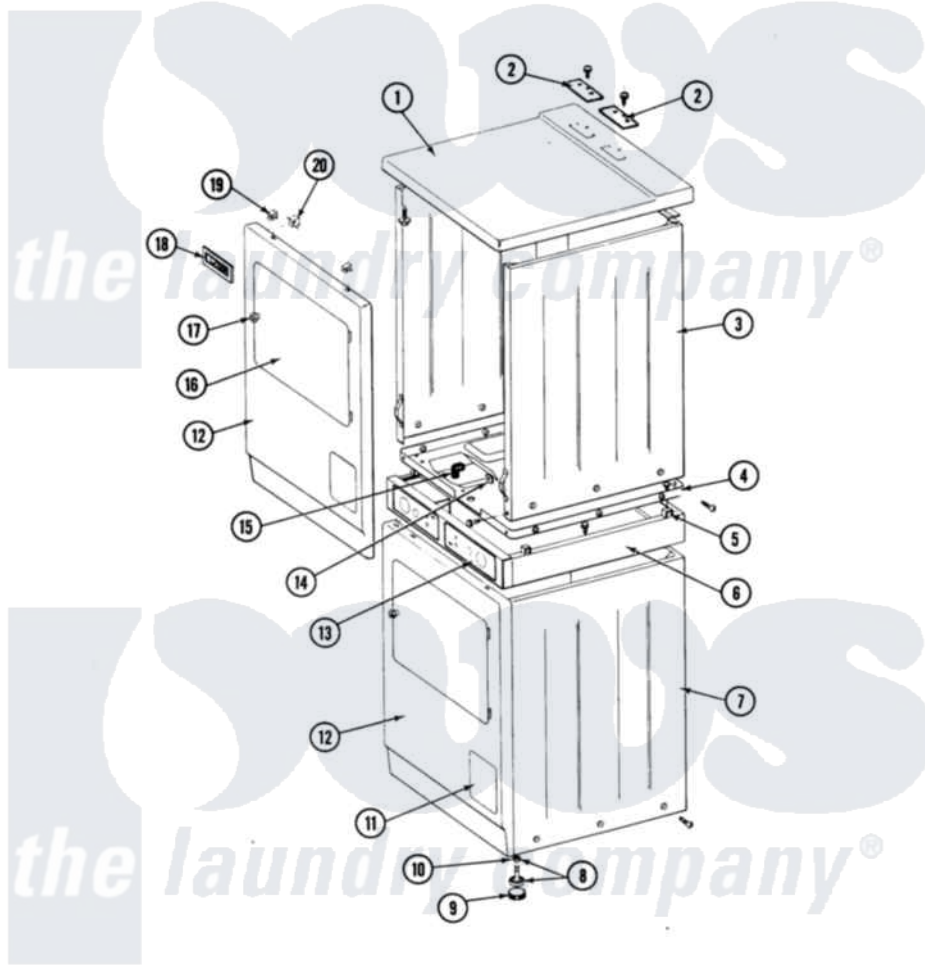

Maytag DE27CA 01 - FRONT VIEW

SECTION: FRONT VIEW
MODEL: DE-DG27CA

Issue Date: 10/90

4

Maytag Commercial Maytag DE27CA Dryer Parts Parts Diagram 01 - FRONT VIEW
Click on the part number to view part

Item	Original Part Number	Replaced By	Status	Part Description
001	204445			Screw And Fastener Assembly
"	307104			Top Cover Assembly
002	NLA		Not Available	COVER PLATE
"	Y313559			Screw
003	204445			Screw And Fastener Assembly
"	NLA		Not Available	CABINET (WHT)
004	314663	214354		Screw, Top Cover To Cabnt.
"	Y307482		Not Available	BASE ASSY. (UPPER & LOWER)
005	310933	33002194		Nut, Speed
006	NLA		Not Available	SUPPORT ASSY
"	Y310632	1163839		Screw
007	314663	214354		Screw, Top Cover To Cabnt.
"	NLA		Not Available	CABINET, LOWER (WHITE)
008	Y302699	22003428		Leg, Adjustable
009	210684			Foot, Adjustable Leg
010	210385			Lock Nut For Adjustable Leg

011	NLA		Not Available	PART NOT USED
012	NLA		Not Available	PART NOT USED
013	314664	212277		Screw, No.8 X 1/2 Inch
"	NLA		Not Available	CONTROL PANEL
014	NLA		Not Available	RETAINER FOR FRONT PANEL
015	314522			Grommet, Strain Relief
016	308062			Door Assembly Complete W/O Hinges
017	NLA		Not Available	KNOB AND SCREW
018	NLA		Not Available	NAME PLATE
019	212982	22001650		Fastener, Spring
020	Y310376			Clip, Door Switch Harness