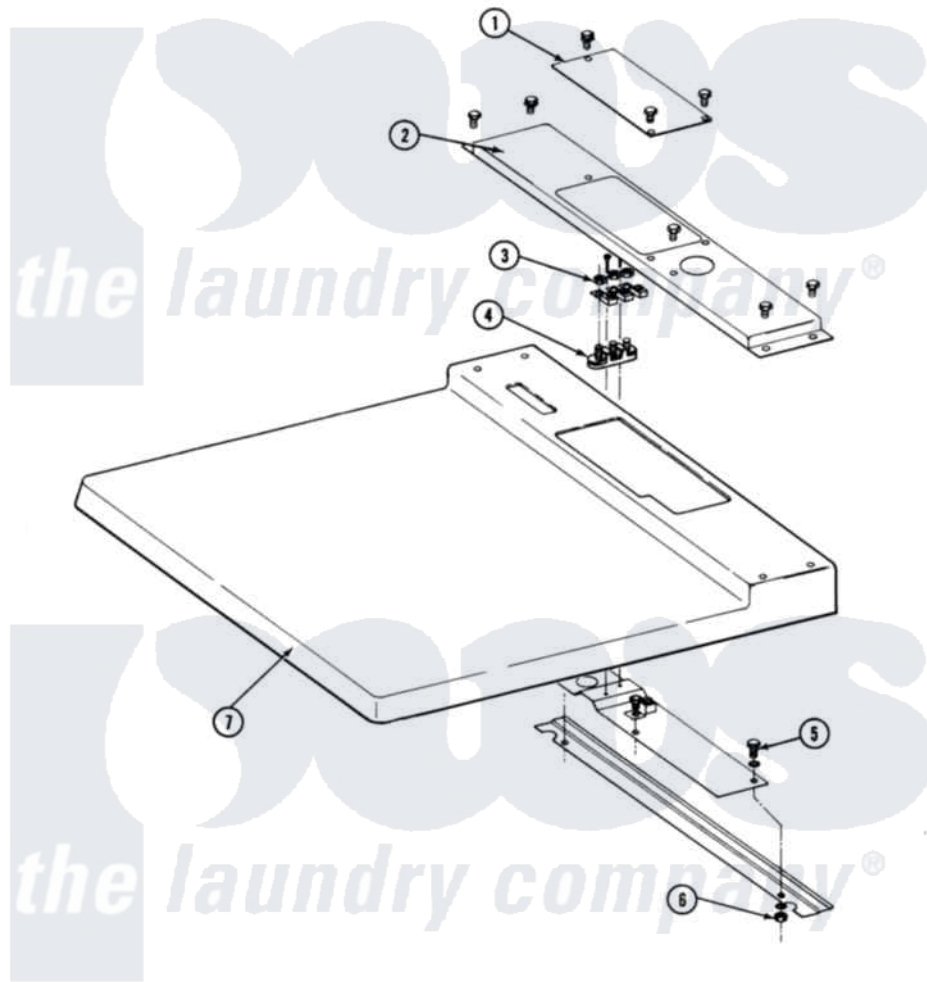

Maytag DE27CA 03 - TOP COVER-CANADA

SECTION: TOP COVER - DE - CANADA ONLY
 MODEL: DE27CA - CS

Issue Date: 10/90

10

Maytag [Commercial Maytag DE27CA Dryer Parts](#) Parts Diagram 03 - TOP COVER-CANADA
 Click on the part number to view part

Item	Original Part Number	Replaced By	Status	Part Description
001	211294	90767		Screw, 8A X 3/8 HeX Washer Head Tapping
"	Y313559			Screw
"	Y314174			Terminal Cover - Canada
002	211294	90767		Screw, 8A X 3/8 HeX Washer Head Tapping
"	NLA		Not Available	CONDUIT ENTRANCE
"	Y313559			Screw
003	311484	112432		Nut
004	400008			Block, Terminal
"	Y312209	W10001200		Screw
005	NLA		Not Available	CAP SCREW, 1/4-20 X 1/2
006	Y052721			Nut, Terminal Block Plate
007	NLA		Not Available	TOP COVER