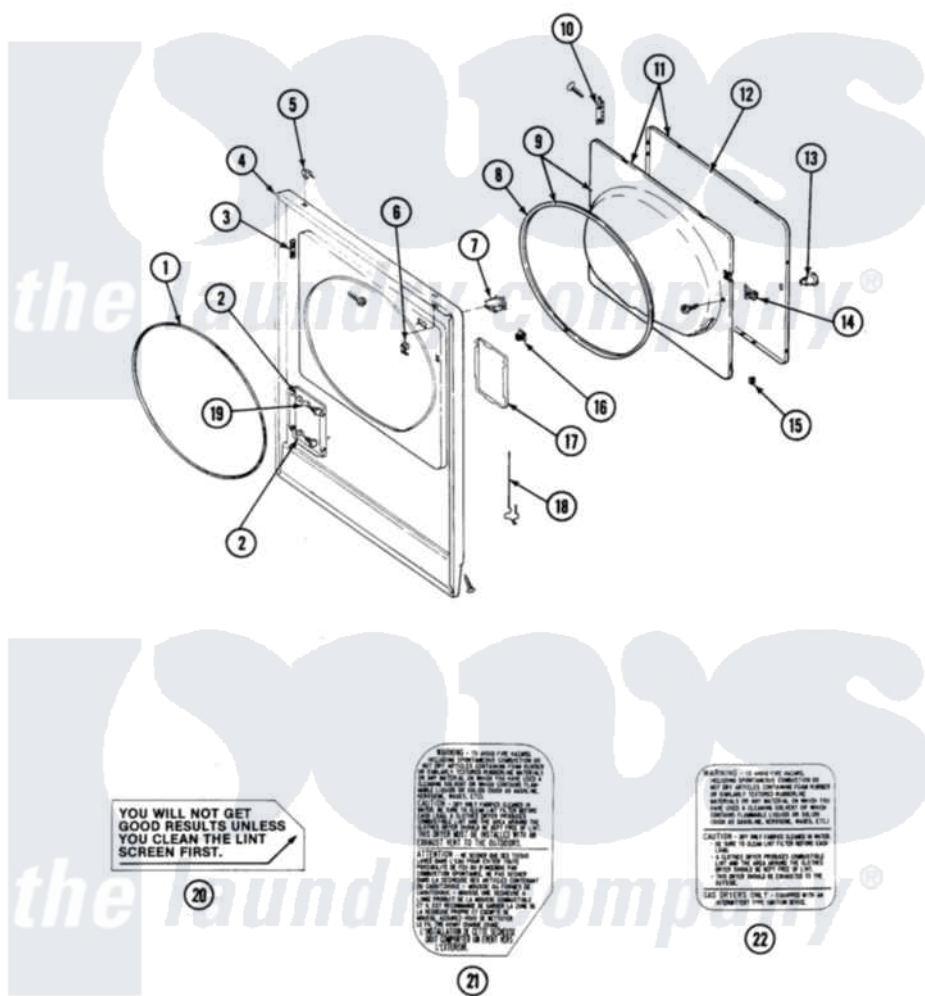

Maytag DE27CA 05 - FRONT PANEL & DOOR ASSEMBLY

SECTION: FRONT PANEL & DOOR ASSEMBLY

MODEL: DE-DG27CA

Issue Date: 10/90

28

Maytag [Commercial Maytag DE27CA Dryer Parts](#) Parts Diagram 05 - FRONT PANEL & DOOR ASSEMBLY
Click on the part number to view part

Item	Original Part Number	Replaced By	Status	Part Description
001	314937			Seal, Front Panel
002	NLA		Not Available	PART NOT USED
003	Y313907			Fastener, Twin
004	204439			Screw And Fstner Assembly
"	NLA		Not Available	PANEL, FRONT (WHT)
005	212982	22001650		Fastener, Spring
006	Y310376			Clip, Door Switch Harness
007	Y305753	W10169313		Switch-Dor
008	314935	33001192		Seal, Door
009	Y308070		Not Available	INNER DOOR W/GASKET
010	Y314062			Screw, Door Hinge And Panel
011	308062			Door Assembly Complete W/O Hinges
012	NLA		Not Available	DOOR OUTER HALF WHITE
013	NLA		Not Available	KNOB AND SCREW
014	314936	33001305		Strike, Door
"	314944	33001305		Strike, Door

015	Y313910		Clip, Door Liner To Outer Panel
016	306436		Door Latch Kit--W
017	NLA	Not Available	PART NOT USED
018	Y314025		Latch For Access Door
019	312369		Sleeve, Access Panel Stud Part Not Used
020	Y313340		LABEL, LINT SCREEN INSTRUCTION
021	314941	Not Available	LABEL, INSTRUCTION
022	NLA	Not Available	INSTRUCTION LABEL