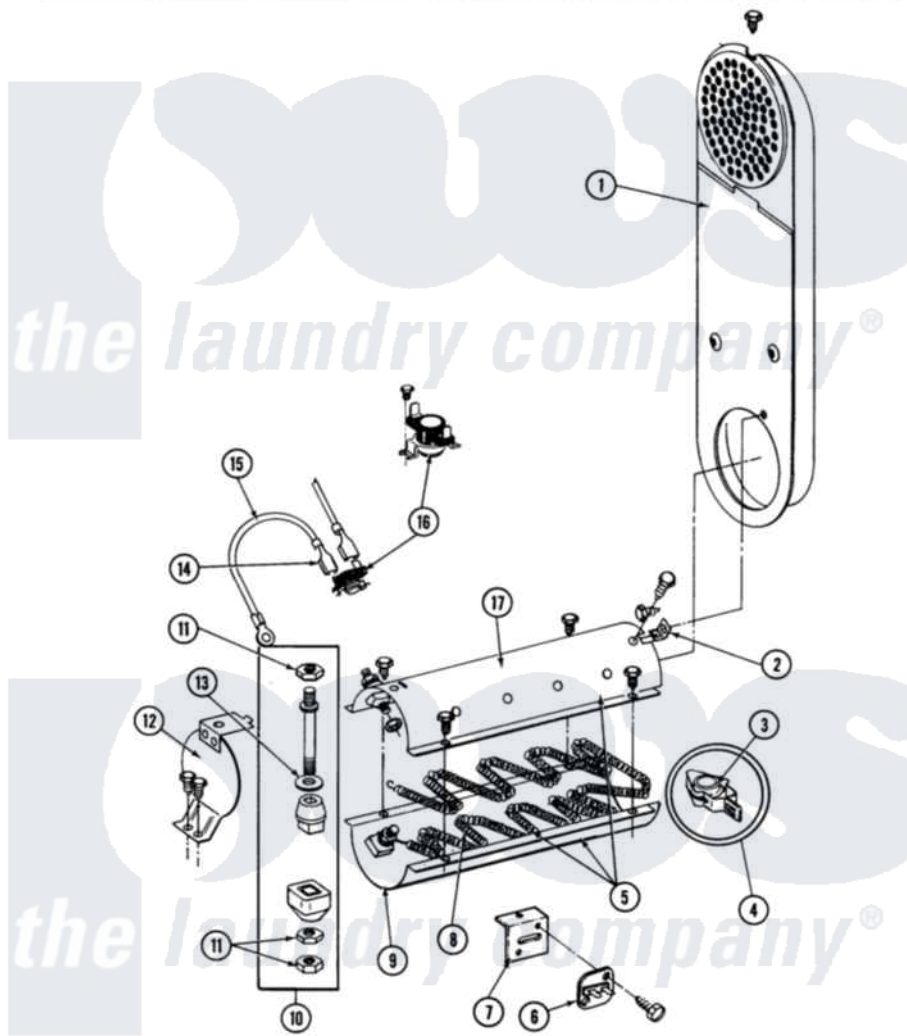

Maytag DE27CA 07 - INLET DUCT & HEATER ASSEMBLY

SECTION: INLET DUCT & HEATER ASSEMBLY

MODEL: DE MODELS

Issue Date: 10/90

32

Maytag [Commercial Maytag DE27CA Dryer Parts](#) Parts Diagram 07 - INLET DUCT & HEATER ASSEMBLY

[Click on the part number to view part](#)

Item	Original Part Number	Replaced By	Status	Part Description
001	211294	90767		Screw, 8A X 3/8 HeX Washer Head Tapping
"	NLA		Not Available	INLET DUCT ASSY.
002	211294	90767		Screw, 8A X 3/8 HeX Washer Head Tapping
"	Y312890			Retainer, Heater Chamber
003	Y313270			Insulator For Heater Elemen
004	Y303881			Clip And Insulator Assembly
005	211294	90767		Screw, 8A X 3/8 HeX Washer Head Tapping
"	307470	Y303778		Heater Assembly Complete
"	307471			Heater Assembly Complete
006	307473			Fuse, Thermal
"	NLA		Not Available	SCREW
007	211294	90767		Screw, 8A X 3/8 HeX Washer Head Tapping
"	315046			MOUNTING BRACKET
008	Y304837	W10116793		Element

"	Y313537		Heater Element 240 Volt
009	Y313576		Heater Chamber, Bottom
010	Y304596		Terminal Insulator Assembly
011	311484	112432	Nut
012	211294	90767	Screw, 8A X 3/8 HeX Washer Head Tapping
"	304124	Not Available	HEATER SHIELD
013	311093		Washer, Terminal Connection
014	210745		Wire Terminal
015	Y304693		Jumper Wire
016	211294	90767	Screw, 8A X 3/8 HeX Washer Head Tapping
"	303396		Thermostat, Hi-Limit
"	303896		Hi-Limit Thermostat-Canada
017	211294	90767	Screw, 8A X 3/8 HeX Washer Head Tapping
"	Y313575	Not Available	HEATER CHAMBER, TOP