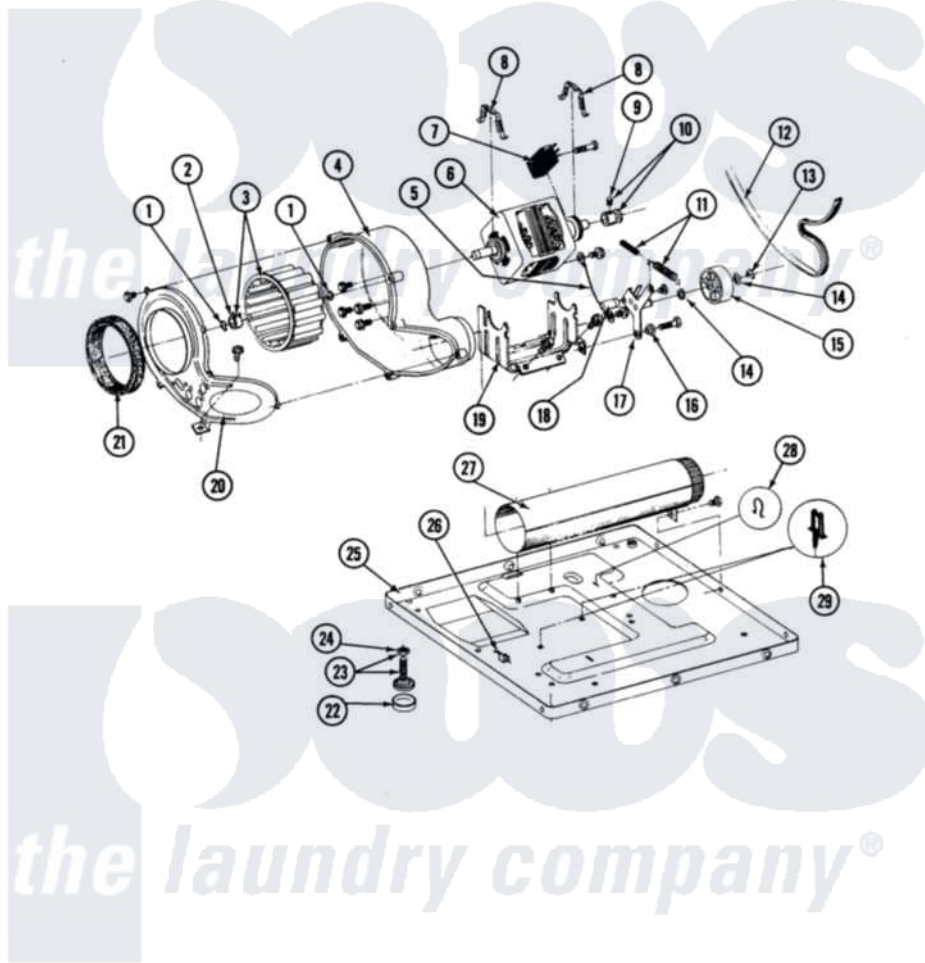

Maytag DE27CA 08 - MOTOR, BLOWER & BASE FRAME

SECTION: MOTOR, BLOWER & BASE FRAME
 MODEL: DE-DG27CA-CS-CT

Issue Date: 10/90

36

Maytag [Commercial Maytag DE27CA Dryer Parts](#) Parts Diagram 08 - MOTOR, BLOWER & BASE FRAME
 Click on the part number to view part

Item	Original Part Number	Replaced By	Status	Part Description
001	410233	9703438		Ring-Retrn
002	312967			Clamp, Blower Housing
003	Y303836			Blower Wheel Assembly And Clamp
004	Y312893			Housing, Blower
005	901220			Ground Wire
"	910343	488234		Screw 8-32 X 1/4
006	Y303358	W10410999		Motor-Drve
007	306207		Not Available	(PROD. No.303358-8 & No.303358-9)
"	NLA		Not Available	SWITCH, MOTOR START
"	Y303877		Not Available	SWITCH, MOTOR EXTERNAL START No.303358-2, No.303358-4, 303358-7
"	Y303879			Switch, Motor External Start
008	Y015825			Clip, Motor To Motor Support
009	Y053241			Set Screw, Motor Pulley
010	Y305185	6-3051850		Pulley- MO

011	Y303945		IDLER SPRING ASSY. W/PLUG
012	Y312959		Poly "V" Belt For Tumbler
013	312958	354987	Ring, Retaining
014	Y312527		Washer, Idler Shaft
015	Y303705	6-3037050	Pulley- ID
016	Y312894	315772	Sleeve, Idler Arm
017	Y014874		Screw, Idler Arm And Sleeve
"	Y303363	6-3033630	Idler Arm
"	Y312961	W10116751	Screw
018	Y313582	W10116756	Spacer
019	Y313561		Screw----NA
"	NLA	Not Available	SUPPORT, MOTOR
020	Y313561		Screw----NA
"	314778	Not Available	COVER, BLOWER HOUSING
021	Y312901		Seal, Housing Cover
022	210684		Foot, Adjustable Leg
023	Y302699	22003428	Leg, Adjustable
024	210385		Lock Nut For Adjustable Leg
025	Y307482	Not Available	BASE ASSY. (UPPER & LOWER)
026	Y310376		Clip, Door Switch Harness
027	Y303442		EXHAUST DUCT ASSEMBLY
028	410490		Spring, Retainer Wire Harness
029	Y313262	W10116752	Retainer-