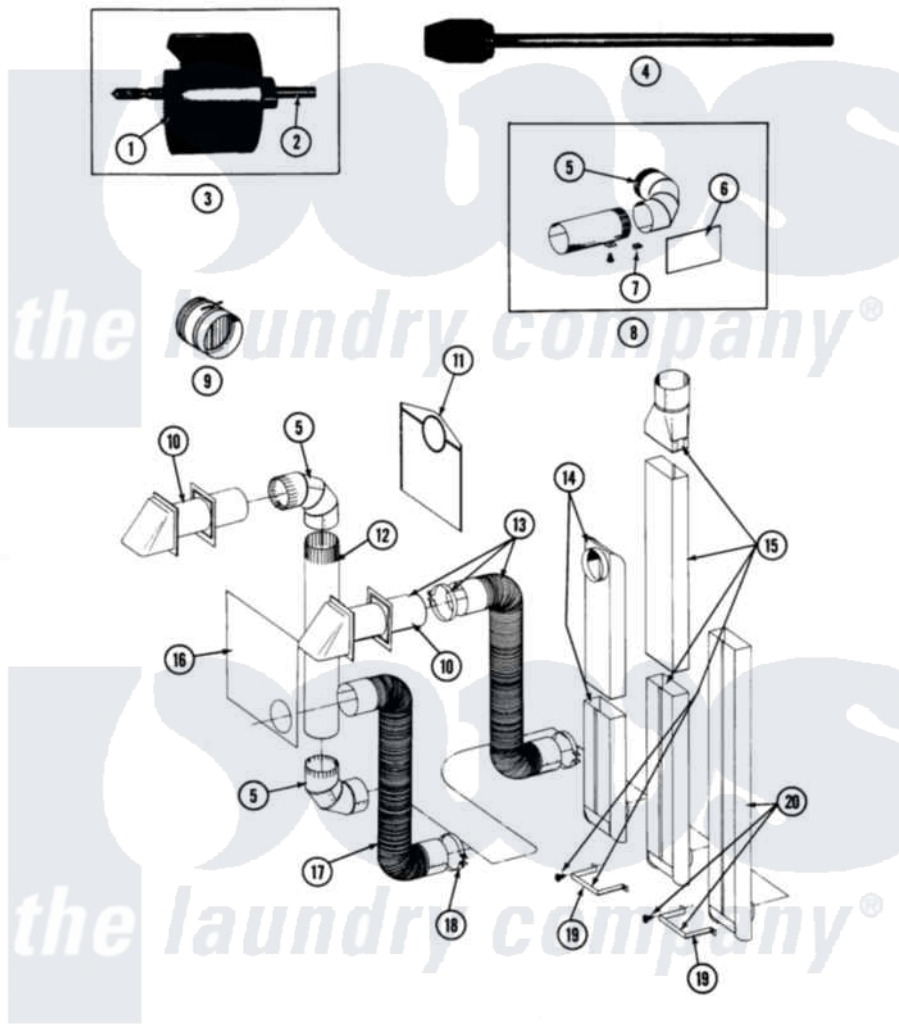

# Maytag DE27CA 10 - INSTALLATION ACCESSORIES

SECTION: INSTALLATION ACCESSORIES  
 MODEL: ALL MODELS

Issue Date: 10/90

40

Maytag Commercial Maytag DE27CA Dryer Parts Parts Diagram 10 - INSTALLATION ACCESSORIES  
 Click on the part number to view part

Item	Original Part Number	Replaced By	Status	Part Description
001	NLA		Not Available	BLADE, SAW
002	NLA		Not Available	REPLACEMENT DRILL
003	NLA		Not Available	HOLE SAW W/DRILL BIT
004	NLA		Not Available	EXTENSION CHUCK, DRILL
005	<a href="#">Y059131</a>			Elbow, Venting
006	<a href="#">312302</a>			Insulation, Exhaust Duct Kit
007	<a href="#">213323</a>			Fastener, Exhaust Duct Kit
008	<a href="#">211294</a>	<a href="#">90767</a>		Screw, 8A X 3/8 HeX Washer Head Tapping
"	<a href="#">Y304652</a>			Exhaust Duct Kit
009	NLA		Not Available	DAMPER, BACK DRAFT
010	Y059129	<a href="#">4396007RW</a>		Vent Hood
011	311353		Not Available	BAG, LINT (DACRON)
012	<a href="#">Y059130</a>			Pipe, Venting
013	<a href="#">Y059143</a>			Flexible Vent Kit
014	<a href="#">Y059135</a>			Vent Duct Assembly
015	NLA		Not Available	RECTANGULAR VENT KIT

016	<a href="#">Y059134</a>		PLATE, ALUM. WINDOW (15``X20``)
017	Y304353	<a href="#">4396010RP</a>	6ft Scvent
018	<a href="#">Y304630</a>		Clamp, Flexible Duct
019	<a href="#">211294</a>	<a href="#">90767</a>	Screw, 8A X 3/8 HeX Washer Head Tapping
"	NLA	Not Available	BRACKET, EXHAUST DEFLECTOR
020	NLA	Not Available	EXHAUST DEFLECTOR KIT