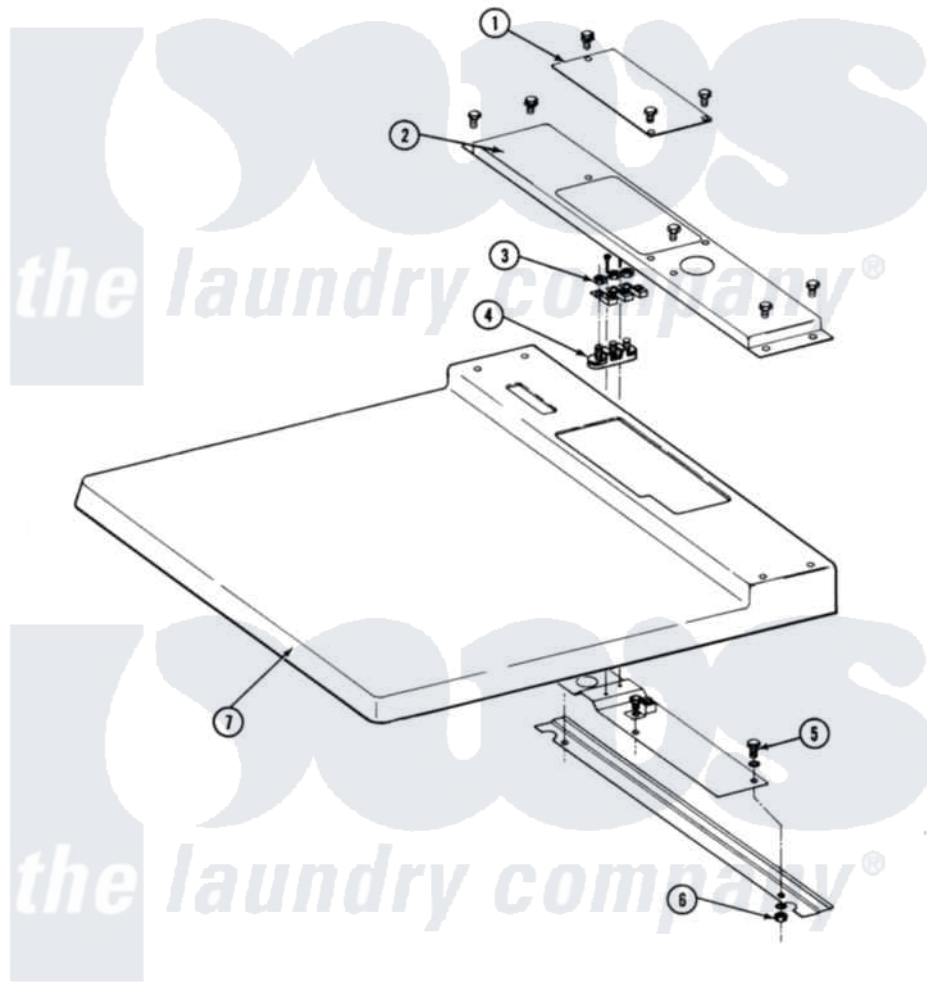

Maytag DE27CS 01 - TOP COVER-CANADA

SECTION: TOP COVER - DE - CANADA ONLY
 MODEL: DE27CA - CS

Issue Date: 10/90

10

Maytag Commercial Maytag DE27CS Dryer Parts Parts Diagram 01 - TOP COVER-CANADA
 Click on the part number to view part

Item	Original Part Number	Replaced By	Status	Part Description
001	211294	90767		Screw, 8A X 3/8 HeX Washer Head Tapping
"	Y313559			Screw
"	Y314174			Terminal Cover - Canada
002	211294	90767		Screw, 8A X 3/8 HeX Washer Head Tapping
"	NLA		Not Available	CONDUIT ENTRANCE
"	Y313559			Screw
003	311484	112432		Nut
004	400008			Block, Terminal
"	Y312209	W10001200		Screw
005	NLA		Not Available	CAP SCREW, 1/4-20 X 1/2
006	Y052721			Nut, Terminal Block Plate
007	NLA		Not Available	TOP COVER