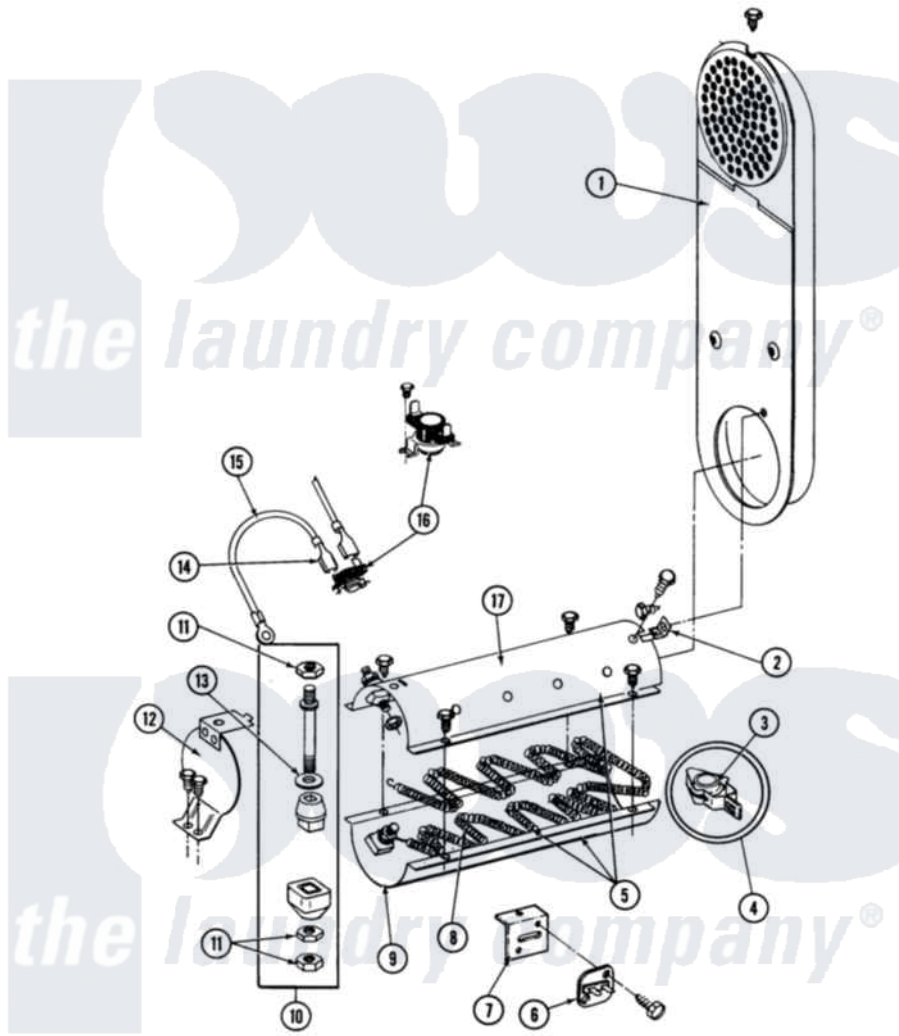

Maytag DE27CS 03 - INLET DUCT & HEATER ASSEMBLY

SECTION: INLET DUCT & HEATER ASSEMBLY
 MODEL: DE MODELS

Issue Date: 10/90

32

Maytag [Commercial Maytag DE27CS Dryer Parts](#) Parts Diagram 03 - INLET DUCT & HEATER ASSEMBLY
 Click on the part number to view part

Item	Original Part Number	Replaced By	Status	Part Description
001	211294	90767		Screw, 8A X 3/8 HeX Washer Head Tapping
"	NLA		Not Available	INLET DUCT ASSY.
002	211294	90767		Screw, 8A X 3/8 HeX Washer Head Tapping
"	Y312890			Retainer, Heater Chamber
003	Y313270			Insulator For Heater Elemen
004	Y303881			Clip And Insulator Assembly
005	211294	90767		Screw, 8A X 3/8 HeX Washer Head Tapping
"	307470	Y303778		Heater Assembly Complete
"	307471			Heater Assembly Complete
006	307473			Fuse, Thermal
"	NLA		Not Available	SCREW
007	211294	90767		Screw, 8A X 3/8 HeX Washer Head Tapping
"	315046			MOUNTING BRACKET
008	Y304837	W10116793		Element

"	Y313537		Heater Element 240 Volt
009	Y313576		Heater Chamber, Bottom
010	Y304596		Terminal Insulator Assembly
011	311484	112432	Nut
012	211294	90767	Screw, 8A X 3/8 HeX Washer Head Tapping
"	304124	Not Available	HEATER SHIELD
013	311093		Washer, Terminal Connection
014	210745		Wire Terminal
015	Y304693		Jumper Wire
016	211294	90767	Screw, 8A X 3/8 HeX Washer Head Tapping
"	303396		Thermostat, Hi-Limit
"	303896		Hi-Limit Thermostat-Canada
017	211294	90767	Screw, 8A X 3/8 HeX Washer Head Tapping
"	Y313575	Not Available	HEATER CHAMBER, TOP