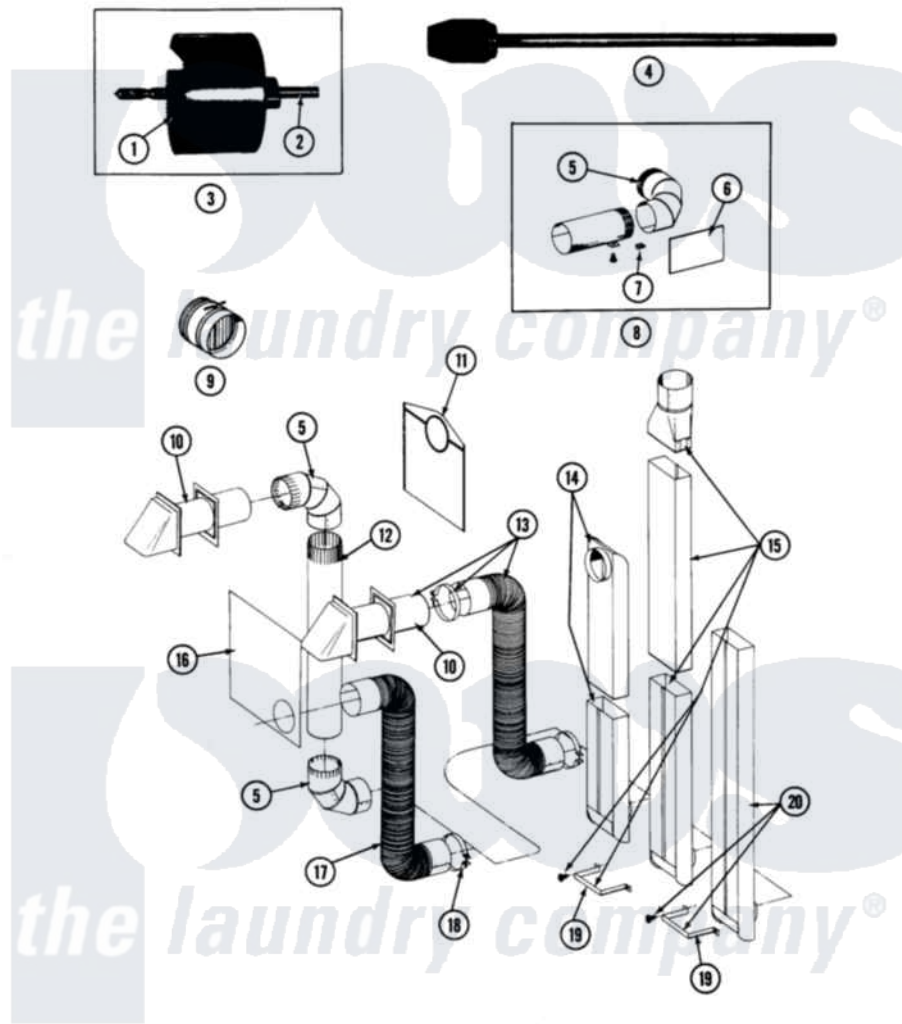

Maytag DE27CS 06 - INSTALLATION ACCESSORIES

SECTION: INSTALLATION ACCESSORIES
 MODEL: ALL MODELS

Issue Date: 10/90

40

Maytag Commercial Maytag DE27CS Dryer Parts Parts Diagram 06 - INSTALLATION ACCESSORIES
 Click on the part number to view part

Item	Original Part Number	Replaced By	Status	Part Description
001	NLA		Not Available	BLADE, SAW
002	NLA		Not Available	REPLACEMENT DRILL
003	NLA		Not Available	HOLE SAW W/DRILL BIT
004	NLA		Not Available	EXTENSION CHUCK, DRILL
005	Y059131			Elbow, Venting
006	312302			Insulation, Exhaust Duct Kit
007	213323			Fastener, Exhaust Duct Kit
008	211294	90767		Screw, 8A X 3/8 HeX Washer Head Tapping
"	Y304652			Exhaust Duct Kit
009	NLA		Not Available	DAMPER, BACK DRAFT
010	Y059129	4396007RW		Vent Hood
011	311353		Not Available	BAG, LINT (DACRON)
012	Y059130			Pipe, Venting
013	Y059143			Flexible Vent Kit
014	Y059135			Vent Duct Assembly
015	NLA		Not Available	RECTANGULAR VENT KIT

016	Y059134		PLATE, ALUM. WINDOW (15``X20``)
017	Y304353	4396010RP	6ft Scvent
018	Y304630		Clamp, Flexible Duct
019	211294	90767	Screw, 8A X 3/8 HeX Washer Head Tapping
"	NLA	Not Available	BRACKET, EXHAUST DEFLECTOR
020	NLA	Not Available	EXHAUST DEFLECTOR KIT