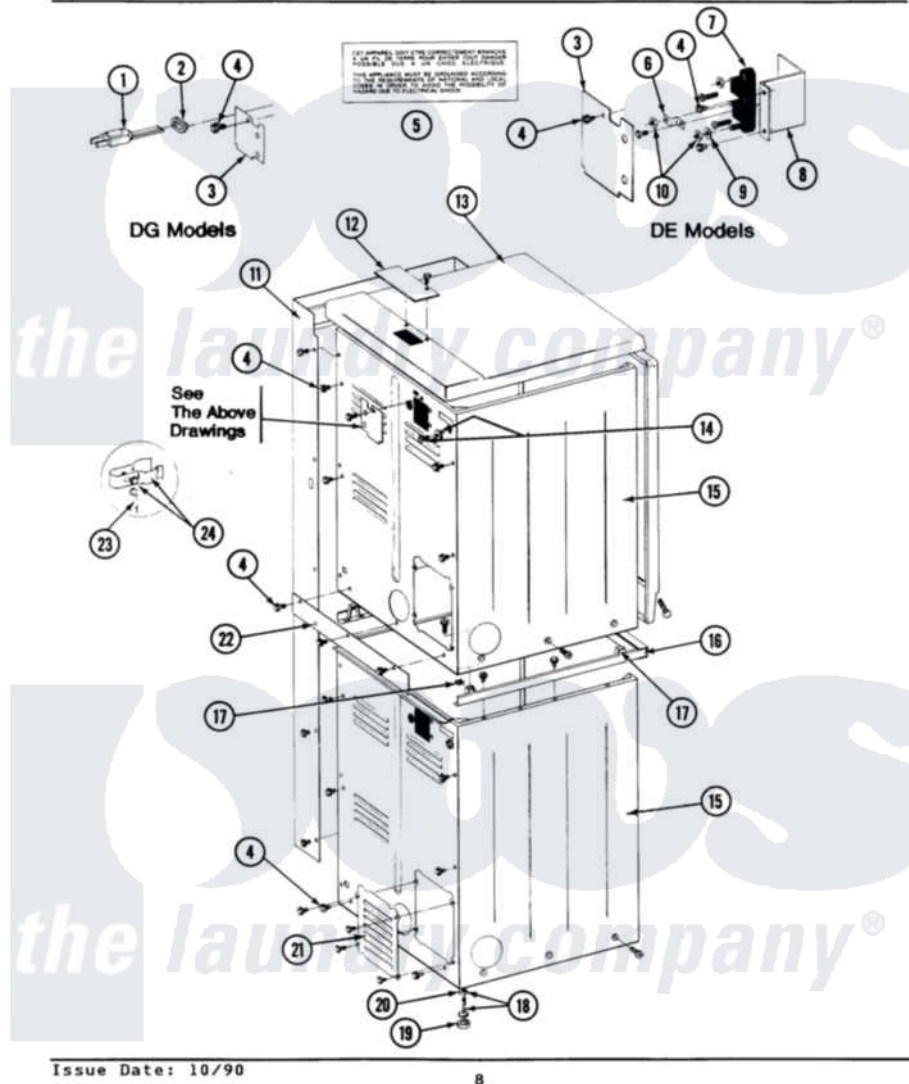

Maytag DE27CS 08 - REAR VIEW

SECTION: REAR VIEW
MODEL: DE-DG27CS-CT

Issue Date: 10/90

8

Maytag [Commercial Maytag DE27CS Dryer Parts](#) Parts Diagram 08 - REAR VIEW
Click on the part number to view part

Item	Original Part Number	Replaced By	Status	Part Description
001	302521		Not Available	CORD, POWER PART NOT USED-GAS MODELS ONLY
002	211881			Grommet, Cord Part Not Used-Gas Models Only
003	Y312905		Not Available	COVER, TERMINAL
004	Y313561			Screw----NA
005	214519			LABEL, ELECTRICAL INSTR. PART NOT USED-GAS MODELS ONLY
006	Y311423	489483		Screw 10-32 X 1/2
"	Y312184			Strap, Grounding
007	400008			Block, Terminal
"	Y312209	W10001200		Screw
008	Y312904			Bracket, Terminal Block
009	Y311270			Washer, Terminal Block
010	311484	112432		Nut
011	NLA		Not Available	SCREW
012	NLA		Not Available	COVER PLATE

"	Y313559		Screw
013	307104		Top Cover Assembly
"	NLA	Not Available	TOP COVER ASSY
014	NLA	Not Available	SCREW & WASHER ASSY.
015	213007		Xfor Cabinet See Cabinet, Back
"	307125	Not Available	CABINET, LOWER (WHITE)
"	NLA	Not Available	CABINET, LOWER (ALMOND)
"	Y310632	1163839	Screw
016	911050	4312464	Screw
"	NLA	Not Available	SPACER ASSM-WHITE
"	Y310632	1163839	Screw
017	310933	33002194	Nut, Speed
018	Y302699	22003428	Leg, Adjustable
019	210684		Foot, Adjustable Leg
020	210385		Lock Nut For Adjustable Leg
021	211294	90767	Screw, 8A X 3/8 HeX Washer Head Tapping
"	Y312951	Not Available	ACCESS COVER, BACK
"	Y313559		Screw
022	NLA	Not Available	FILLER STRIP
"	Y310632	1163839	Screw
023	311155		Ground Wire And Clamp
024	301548		Clamp, Ground Wire
"	313122		Screw - Baffle To Tumbler