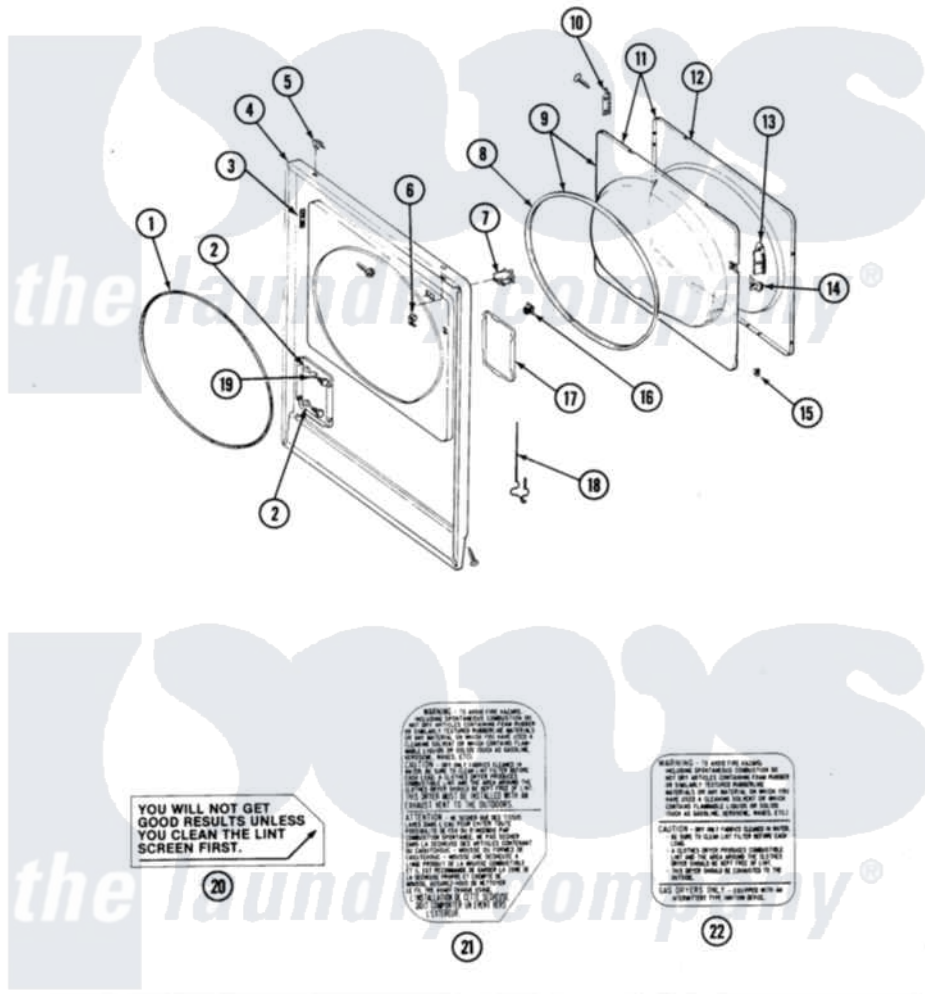

Maytag DE27CS 12 - FRONT PANEL\DOOR

SECTION: FRONT PANEL & DOOR ASSEMBLY
 MODEL: DE-DG27CS-CT

Issue Date: 10/90

Maytag Commercial Maytag DE27CS Dryer Parts Parts Diagram 12 - FRONT PANEL\DOOR
 Click on the part number to view part

Item	Original Part Number	Replaced By	Status	Part Description
001	314937			Seal, Front Panel
002	NLA		Not Available	PART NOT USED
003	Y313907			Fastener, Twin
004	204439			Screw And Fstner Assembly
"	NLA		Not Available	PANEL, FRONT (WHT)
005	212982	22001650		Fastener, Spring
006	Y310376			Clip, Door Switch Harness
007	Y305753	W10169313		Switch-Dor
008	314935	33001192		Seal, Door
009	308069		Not Available	DOOR, INNER W/GASKET
010	307099	33001230		Hinge, Door
"	Y314062			Screw, Door Hinge And Panel
011	NLA		Not Available	DOOR, COMPLETE LESS HINGES (WH
012	314967		Not Available	DOOR W/WINDOW OUTER HALF (WHT)
"	NLA		Not Available	DOOR W/WIN CUT OUT

	NLA		OUTER ALMNA
013	314939		Handle, Door
"	314974		Handle, Door
"	314975		Handle, Door
014	314936	33001305	Strike, Door
"	314944	33001305	Strike, Door
015	Y313910		Clip, Door Liner To Outer Panel
016	306436		Door Latch Kit--W
017	NLA	Not Available	PART NOT USED
018	Y314025		Latch For Access Door
019	312369		Sleeve, Access Panel Stud Part Not Used
020	Y313340		LABEL, LINT SCREEN INSTRUCTION
021	314941	Not Available	LABEL, INSTRUCTION
022	NLA	Not Available	INSTRUCTION LABEL