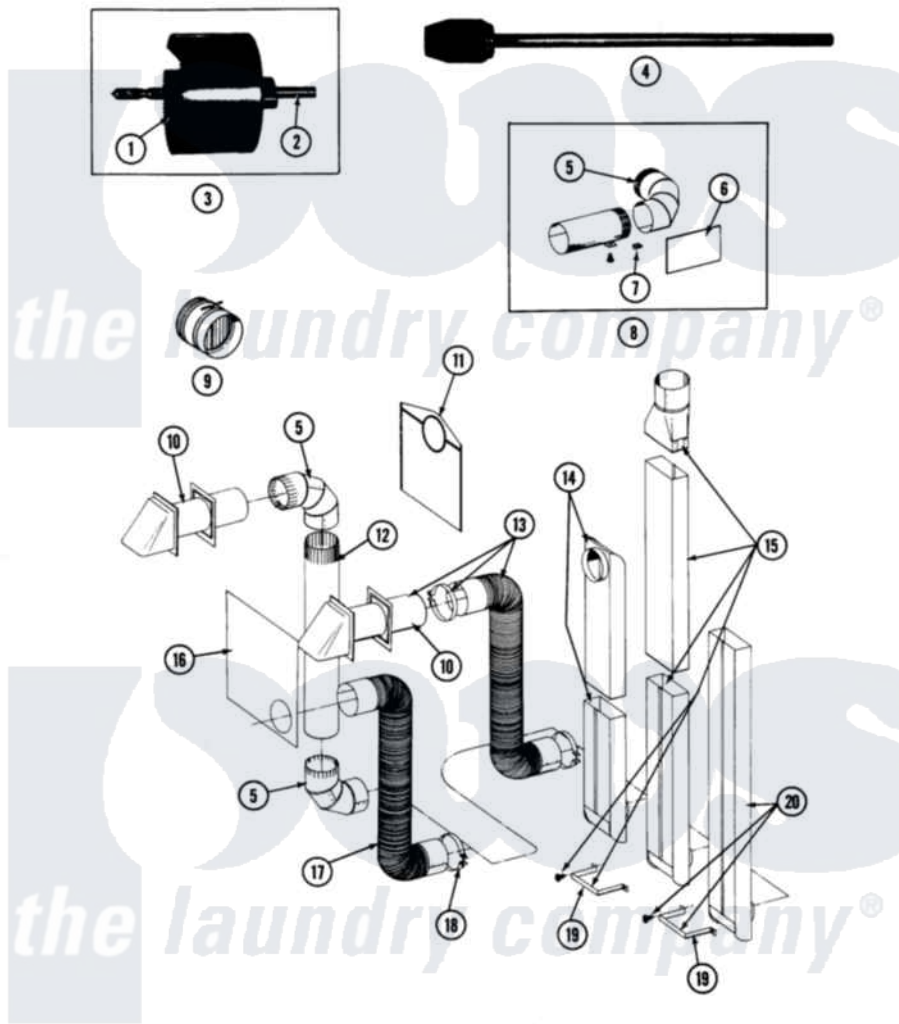

# Maytag DE27CT 05 - INSTALLATION ACCESSORIES

SECTION: INSTALLATION ACCESSORIES  
 MODEL: ALL MODELS

Issue Date: 10/90

40

Maytag Commercial Maytag DE27CT Dryer Parts Parts Diagram 05 - INSTALLATION ACCESSORIES  
 Click on the part number to view part

Item	Original Part Number	Replaced By	Status	Part Description
001	NLA		Not Available	BLADE, SAW
002	NLA		Not Available	REPLACEMENT DRILL
003	NLA		Not Available	HOLE SAW W/DRILL BIT
004	NLA		Not Available	EXTENSION CHUCK, DRILL
005	<a href="#">Y059131</a>			Elbow, Venting
006	<a href="#">312302</a>			Insulation, Exhaust Duct Kit
007	<a href="#">213323</a>			Fastener, Exhaust Duct Kit
008	<a href="#">211294</a>	<a href="#">90767</a>		Screw, 8A X 3/8 HeX Washer Head Tapping
"	<a href="#">Y304652</a>			Exhaust Duct Kit
009	NLA		Not Available	DAMPER, BACK DRAFT
010	Y059129	<a href="#">4396007RW</a>		Vent Hood
011	311353		Not Available	BAG, LINT (DACRON)
012	<a href="#">Y059130</a>			Pipe, Venting
013	<a href="#">Y059143</a>			Flexible Vent Kit
014	<a href="#">Y059135</a>			Vent Duct Assembly
015	NLA		Not Available	RECTANGULAR VENT KIT

016	<a href="#">Y059134</a>		PLATE, ALUM. WINDOW (15``X20``)
017	Y304353	<a href="#">4396010RP</a>	6ft Scvent
018	<a href="#">Y304630</a>		Clamp, Flexible Duct
019	<a href="#">211294</a>	<a href="#">90767</a>	Screw, 8A X 3/8 HeX Washer Head Tapping
"	NLA	Not Available	BRACKET, EXHAUST DEFLECTOR
020	NLA	Not Available	EXHAUST DEFLECTOR KIT