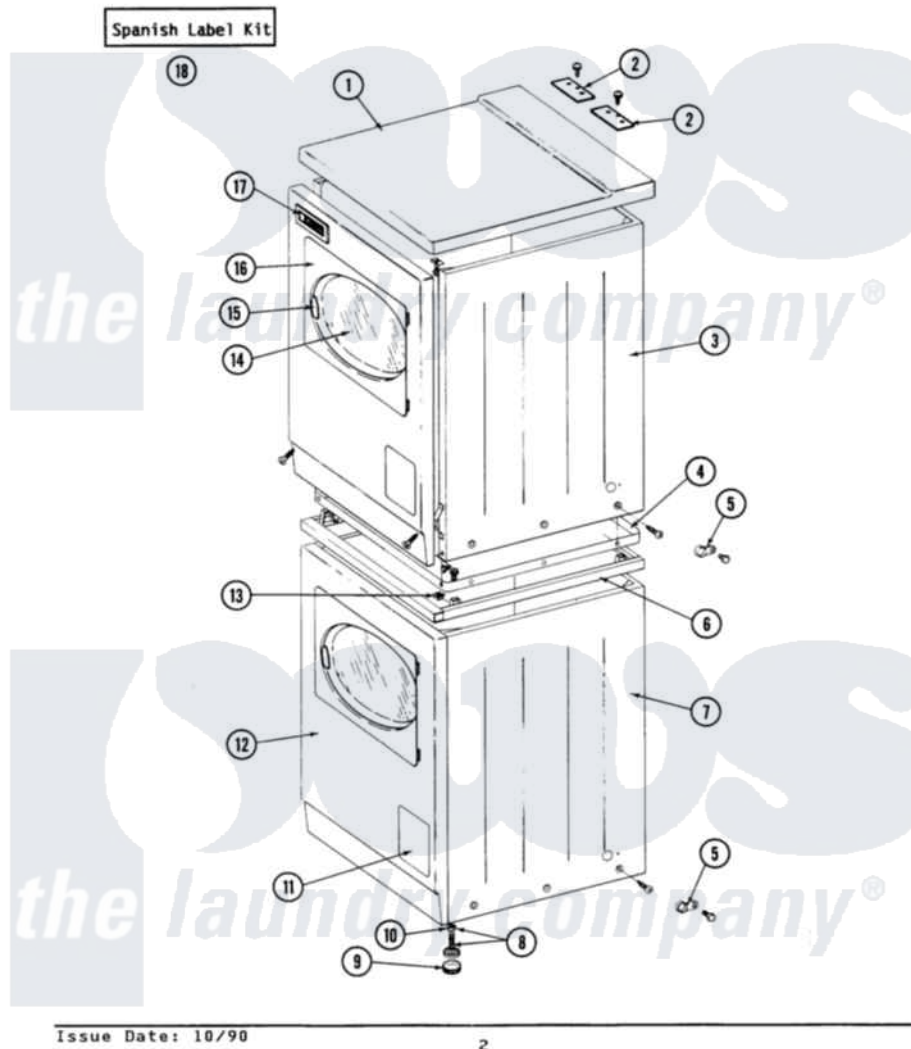

# Maytag DE27CT 06 - FRONT VIEW

SECTION: FRONT VIEW  
MODEL: DE-DG27CS-CT

Issue Date: 10/90

2

Maytag [Commercial Maytag DE27CT Dryer Parts](#) Parts Diagram 06 - FRONT VIEW  
Click on the part number to view part

Item	Original Part Number	Replaced By	Status	Part Description
001	<a href="#">307104</a>			Top Cover Assembly
"	NLA		Not Available	TOP COVER ASSY
002	NLA		Not Available	COVER PLATE
"	<a href="#">Y313559</a>			Screw
003	<a href="#">204445</a>			Screw And Fastener Assembly
"	<a href="#">213007</a>			Xfor Cabinet See Cabinet, Back
"	NLA		Not Available	CABINET, UPPER (WHITE)
004	314663	<a href="#">214354</a>		Screw, Top Cover To Cabnt.
"	Y303361		Not Available	BASE ASSY. (UPPER & LOWER)
005	211168	<a href="#">W10139210</a>		Screw, 8-18 X 5/16
"	910768	<a href="#">M0280301</a>		Tie Electr
006	NLA		Not Available	SPACER ASSM-WHITE
007	307125		Not Available	CABINET, LOWER (WHITE)
"	NLA		Not Available	CABINET, LOWER (ALMOND)
008	Y302699	<a href="#">22003428</a>		Leg, Adjustable

009	<a href="#">210684</a>		Foot, Adjustable Leg
010	<a href="#">210385</a>		Lock Nut For Adjustable Leg
011	NLA	Not Available	PART NOT USED
012	<a href="#">204439</a>		Screw And Fstner Assembly
"	NLA	Not Available	PANEL, FRONT (WHT)
013	310933	<a href="#">33002194</a>	Nut, Speed
014	308069	Not Available	DOOR, INNER W/GASKET
015	<a href="#">314939</a>		Handle, Door
"	<a href="#">314974</a>		Handle, Door
"	<a href="#">314975</a>		Handle, Door
016	NLA	Not Available	DOOR, COMPLETE LESS HINGES (WH
017	NLA	Not Available	NAME PLATE
018	NLA	Not Available	SPANISH LABEL KIT