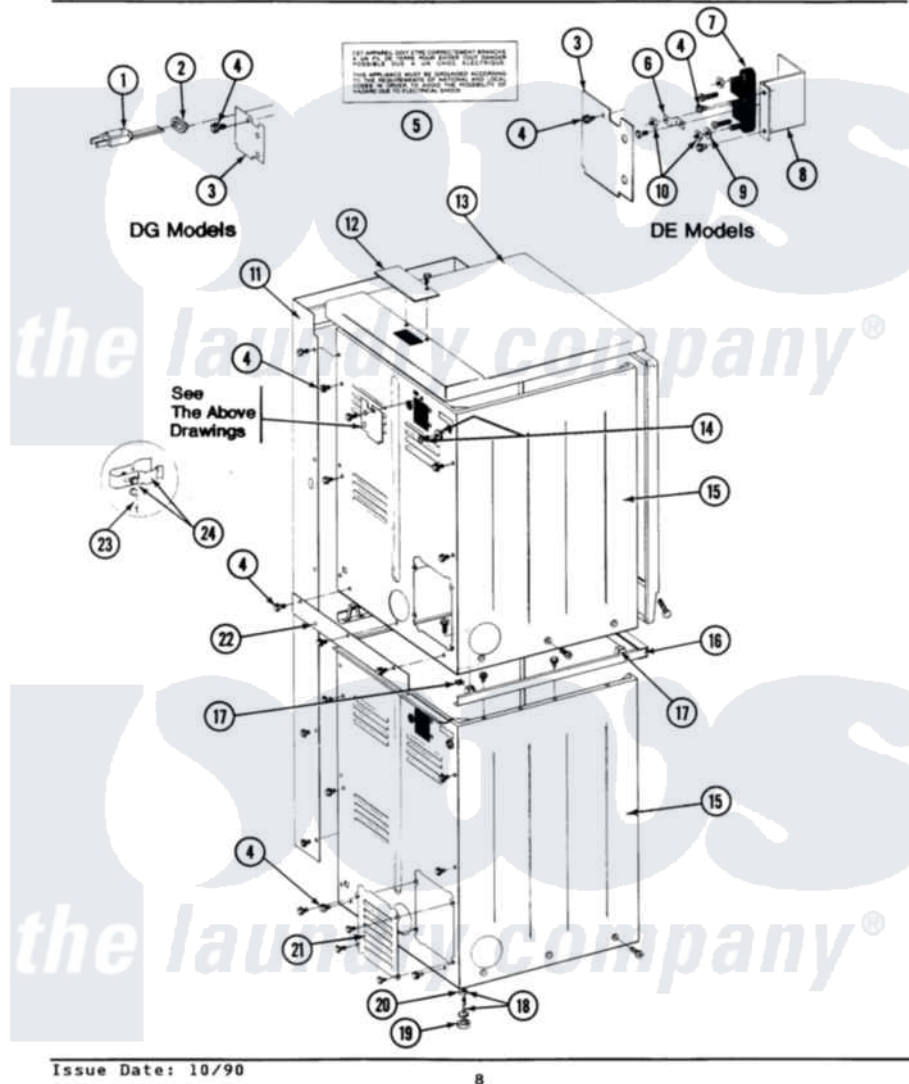

Maytag DE27CT 07 - REAR VIEW

SECTION: REAR VIEW
MODEL: DE-DG27CS-CT

Maytag [Commercial Maytag DE27CT Dryer Parts](#) Parts Diagram 07 - REAR VIEW
Click on the part number to view part

Item	Original Part Number	Replaced By	Status	Part Description
001	302521		Not Available	CORD, POWER PART NOT USED-GAS MODELS ONLY
002	211881			Grommet, Cord Part Not Used-Gas Models Only
003	Y312905		Not Available	COVER, TERMINAL
004	Y313561			Screw----NA
005	214519			LABEL, ELECTRICAL INSTR. PART NOT USED-GAS MODELS ONLY
006	Y311423	489483		Screw 10-32 X 1/2
"	Y312184			Strap, Grounding
007	400008			Block, Terminal
"	Y312209	W10001200		Screw
008	Y312904			Bracket, Terminal Block
009	Y311270			Washer, Terminal Block
010	311484	112432		Nut
011	NLA		Not Available	SCREW
012	NLA		Not Available	COVER PLATE

"	Y313559		Screw
013	307104		Top Cover Assembly
"	NLA	Not Available	TOP COVER ASSY
014	NLA	Not Available	SCREW & WASHER ASSY.
015	213007		Xfor Cabinet See Cabinet, Back
"	307125	Not Available	CABINET, LOWER (WHITE)
"	NLA	Not Available	CABINET, LOWER (ALMOND)
"	Y310632	1163839	Screw
016	911050	4312464	Screw
"	NLA	Not Available	SPACER ASSM-WHITE
"	Y310632	1163839	Screw
017	310933	33002194	Nut, Speed
018	Y302699	22003428	Leg, Adjustable
019	210684		Foot, Adjustable Leg
020	210385		Lock Nut For Adjustable Leg
021	211294	90767	Screw, 8A X 3/8 HeX Washer Head Tapping
"	Y312951	Not Available	ACCESS COVER, BACK
"	Y313559		Screw
022	NLA	Not Available	FILLER STRIP
"	Y310632	1163839	Screw
023	311155		Ground Wire And Clamp
024	301548		Clamp, Ground Wire
"	313122		Screw - Baffle To Tumbler