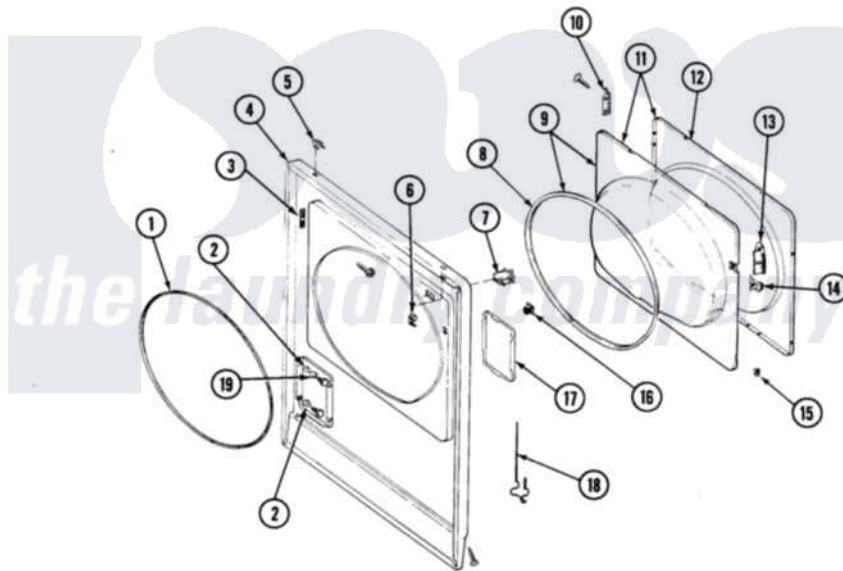

# Maytag DE27CT 08 - FRONT PANEL & DOOR ASSEMBLY

SECTION: FRONT PANEL & DOOR ASSEMBLY  
 MODEL: DE-DG27CS-CT

Issue Date: 10/90

Maytag [Commercial Maytag DE27CT Dryer Parts](#) Parts Diagram 08 - FRONT PANEL & DOOR ASSEMBLY  
 Click on the part number to view part

Item	Original Part Number	Replaced By	Status	Part Description
001	<a href="#">314937</a>			Seal, Front Panel
002	NLA		Not Available	PART NOT USED
003	<a href="#">Y313907</a>			Fastener, Twin
004	<a href="#">204439</a>			Screw And Fstner Assembly
"	NLA		Not Available	PANEL, FRONT (WHT)
005	212982	<a href="#">22001650</a>		Fastener, Spring
006	<a href="#">Y310376</a>			Clip, Door Switch Harness
007	<a href="#">Y305753</a>	<a href="#">W10169313</a>		Switch-Dor
008	314935	<a href="#">33001192</a>		Seal, Door
009	308069		Not Available	DOOR, INNER W/GASKET
010	307099	<a href="#">33001230</a>		Hinge, Door
"	<a href="#">Y314062</a>			Screw, Door Hinge And Panel
011	NLA		Not Available	DOOR, COMPLETE LESS HINGES (WH
012	314967		Not Available	DOOR W/WINDOW OUTER HALF (WHT)
"	NLA		Not Available	DOOR W/WIN CUT OUT

	NLA		OUTER ALMNA
013	<a href="#">314939</a>		Handle, Door
"	<a href="#">314974</a>		Handle, Door
"	<a href="#">314975</a>		Handle, Door
014	314936	<a href="#">33001305</a>	Strike, Door
"	314944	<a href="#">33001305</a>	Strike, Door
015	<a href="#">Y313910</a>		Clip, Door Liner To Outer Panel
016	<a href="#">306436</a>		Door Latch Kit--W
017	NLA	Not Available	PART NOT USED
018	<a href="#">Y314025</a>		Latch For Access Door
019	<a href="#">312369</a>		Sleeve, Access Panel Stud Part Not Used
020	<a href="#">Y313340</a>		LABEL, LINT SCREEN INSTRUCTION
021	314941	Not Available	LABEL, INSTRUCTION
022	NLA	Not Available	INSTRUCTION LABEL