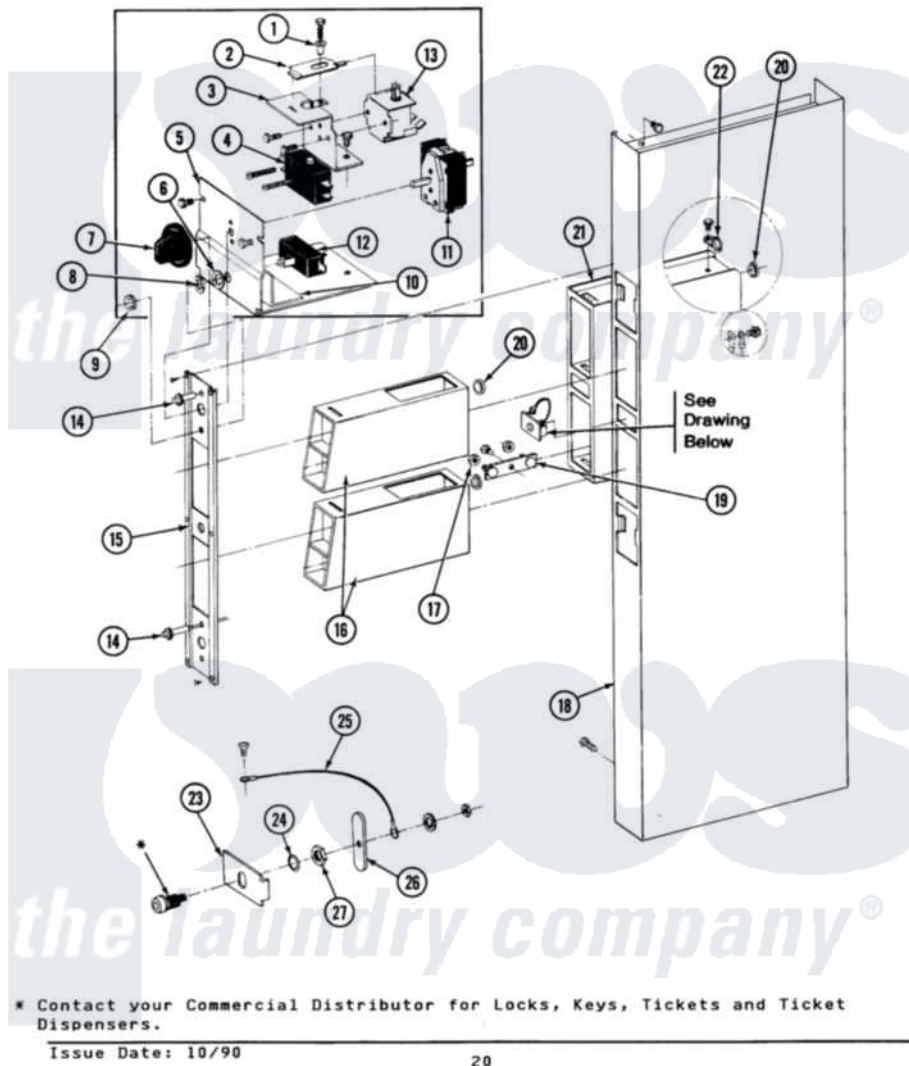

Maytag DE27CT 09 - CONTROL CENTER SHROUD

SECTION: CONTROL CENTER SHROUD - CT
 MODEL: DE-DG27CT

Maytag Commercial Maytag DE27CT Dryer Parts Parts Diagram 09 - CONTROL CENTER SHROUD
 Click on the part number to view part

Item	Original Part Number	Replaced By	Status	Part Description
001	NLA		Not Available	SPACER FOR ADVANCE RELAY
002	NLA		Not Available	SPRING LEVER FOR RELAY
003	212276	W10116760		Screw
"	212949	22001866		Screw, Relay
"	NLA		Not Available	RELAY BRACKET
004	212950	M0227520		Screw-Tc No.6-32 X 13/16", Preform SwiTch
"	Y303787		Not Available	SWITCH FOR RELAY
005	212276	W10116760		Screw
"	Y314261			Switch And Relay Bracket
006	312751			Lockwasher, Start Switch
007	205663			Knob For Selector Switch
008	Y312706	422617		Nut
009	Y312702			Knurled Nut, Start Switch
010	NLA		Not Available	INSULATOR
011	307253			Switch, Cycle Selector

"	Y313588	488234	Screw 8-32 X 1/4
012	306941	W10149462	Switch, Push-To-Start
013	212951		Screw, No.6-32 X 1/4 Inch
"	305393		Solenoid For Relay Assembly
014	303963	Not Available	LIGHT, INDICATOR
015	315037	Not Available	PANEL, VAULT
"	Y313424		Screw, Vault Panel
016	NLA	Not Available	OUTER CASE-WHITE
017	Y052740	62739	Nut, Lock
018	213648	98165	Screw
"	NLA	Not Available	CONTROL SHROUD-WHITE
019	212276	W10116760	Screw
"	NLA	Not Available	MTG. STRAP----NA
020	Y313671	33001303	Grommet, Plate Hole
021	211294	90767	Screw, 8A X 3/8 HeX Washer Head Tapping
"	305534	Not Available	VAULT ASSEMBLY
"	Y310632	1163839	Screw
"	Y313559		Screw
022	211168	W10139210	Screw, 8-18 X 5/16
"	910768	M0280301	Tie Electr
023	Y313427	206637	Lock Kit
024	NLA	Not Available	SPRING WASHER FOR LOCK
025	211168	W10139210	Screw, 8-18 X 5/16
"	Y303981		Ground Wire For Latch
026	Y313427	206637	Lock Kit
027	212328	W10139762	Hex Nut, 3/4-27