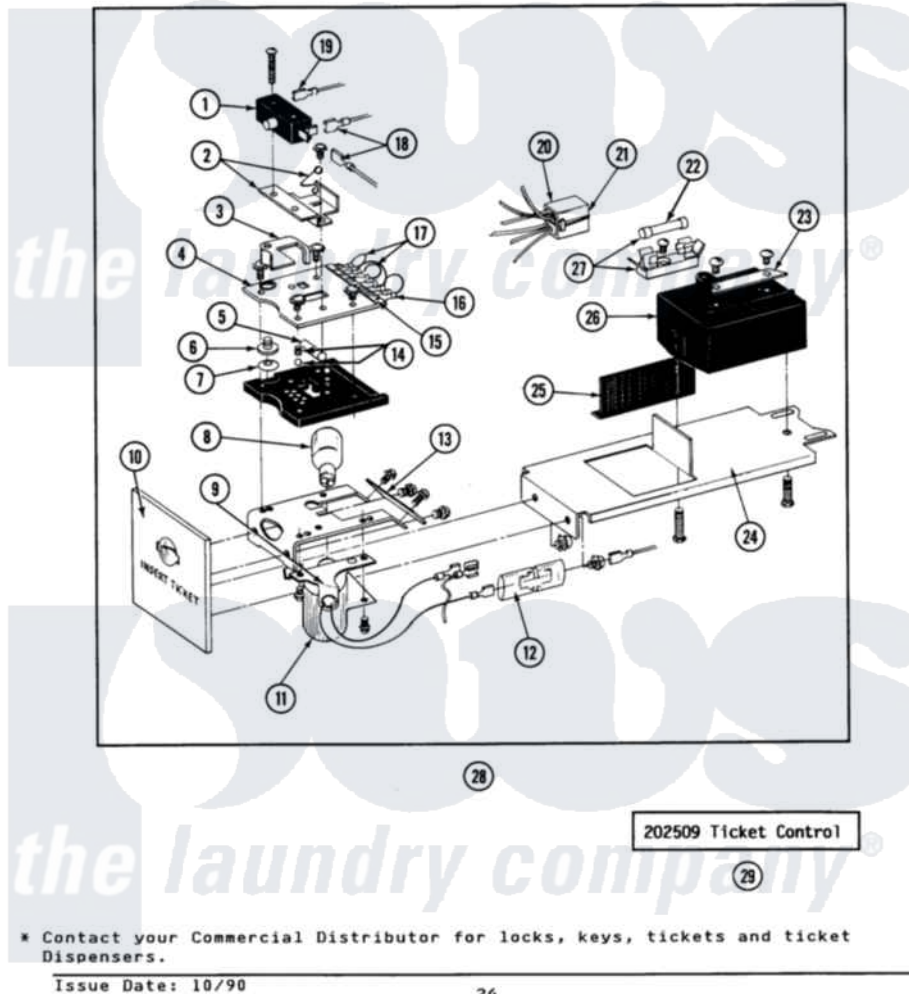

Maytag DE27CT 11 - CONTROL CENTER COMPONENTS

SECTION: CT CONTROL CENTER COMPONENTS
 MODEL: DE-DG27CT

Maytag Commercial Maytag DE27CT Dryer Parts Parts Diagram 11 - CONTROL CENTER COMPONENTS
 Click on the part number to view part

Item	Original Part Number	Replaced By	Status	Part Description
001	204882		Not Available	SWITCH FOR TICKET CONTROL
"	NLA		Not Available	SCREW
002	204881			Cam Plate Assembly
"	NLA		Not Available	SEMS SCREW (No.4-40 X 1/2 INC)
003	214218			Lever, Switch
004	212452			Board, Circuit
"	NLA		Not Available	SEMS SCREW (No.4-40 X 1/2 INC)
005	214275			Roller For Cam
006	214220			Adjustment Thumb Wheel
007	NLA		Not Available	SPRING WASHER
008	202479	A3167501		Lamp Oven, Int.
009	NLA		Not Available	LAMP SOCKET WITH BRACKET
010	212519	488234		Screw 8-32 X 1/4
"	NLA		Not Available	FRONT PLATE F/TICKET

	NLA		Not Available	CONTR
011	212533			SHIELD FOR HEAT LAMP
"	NLA		Not Available	SCREW, SHIELD TO CONTROL
012	Y201110		Not Available	CONNECTOR, WIRE (INDIC. LIGHT)
013	NLA		Not Available	SCREW, SHIELD TO CONTROL
014	203140			Contact Ball Kit
015	NLA		Not Available	OVERLAY FOR CIRCUIT BOARD
016	Y311550		Not Available	SPADE (MINIATURE)
017	NLA		Not Available	JUMPER WIRE (BLACK)
018	NLA		Not Available	SPADE CONNECTOR
019	211737	248562		Terminal
020	NLA		Not Available	HARNESS FOR TICKET CONTROL
021	213074			Pin Receptacle For Plug
"	NLA		Not Available	PIN FOR PLUG
022	202713	22001555		Fuse
023	311612		Not Available	COVER, CIRCUIT BOARD TERMINALS
"	311613	Y311711		Screw, Fuse Block
024	211294	90767		Screw, 8A X 3/8 HeX Washer Head Tapping
"	NLA		Not Available	BRACKET FOR TICKET ASSEMBLY
025	NLA		Not Available	SHIELD
026	202477	22003292		Control As
027	NLA		Not Available	FUSE BLOCK WITH FUSE
028	NLA		Not Available	TICKET RECEIVER ASSEMBLY
029	202509			Ticket Control Assembly