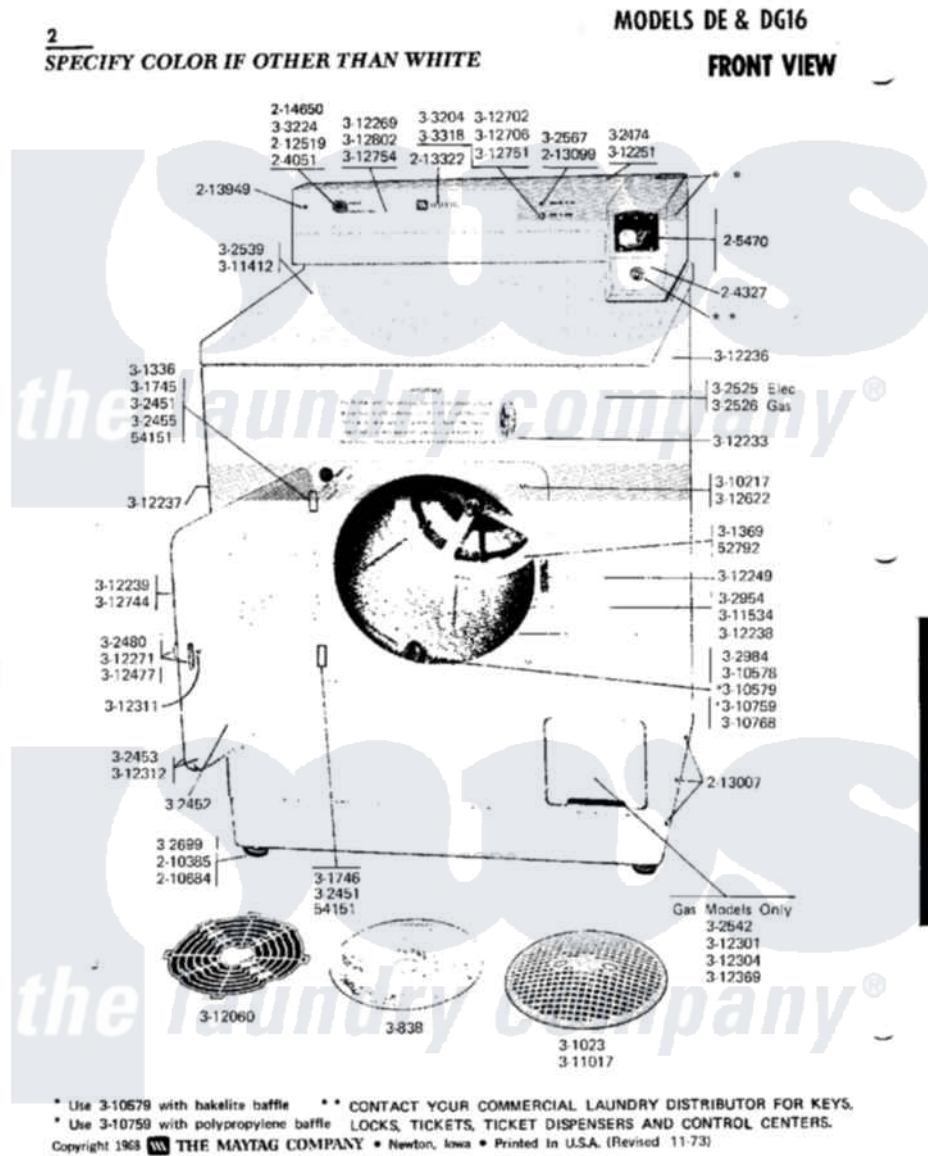

Maytag DG16CA 01 - FRONT VIEW

Maytag Commercial Maytag DG16CA Dryer Parts Parts Diagram 01 - FRONT VIEW

Click on the part number to view part

Item	Original Part Number	Replaced By	Status	Part Description
001	NLA		Not Available	MAYTAG COIN SLIDE
002	300838			Lint Screen
003	301023			Lint Screen Retainer
004	NLA		Not Available	SHAFT WITH SPIDER
005	NLA		Not Available	DOOR HINGE ON CABINET
006	301746	Y304298		Hinge - Lower
007	NLA		Not Available	HINGE ASSEMBLY---N
008	NLA		Not Available	DOOR LINER
009	NLA		Not Available	DOOR-WHITE
010	NLA		Not Available	CONTROL COVER-WHITE
011	NLA		Not Available	LATCH
012	NLA		Not Available	FRONT PANEL-WHITE
013	NLA		Not Available	TOP COVER-WHITE
014	NLA		Not Available	ACCESS DOOR (WHITE)
015	NLA		Not Available	PILOT LIGHT
016	Y302699	22003428		Leg, Adjustable