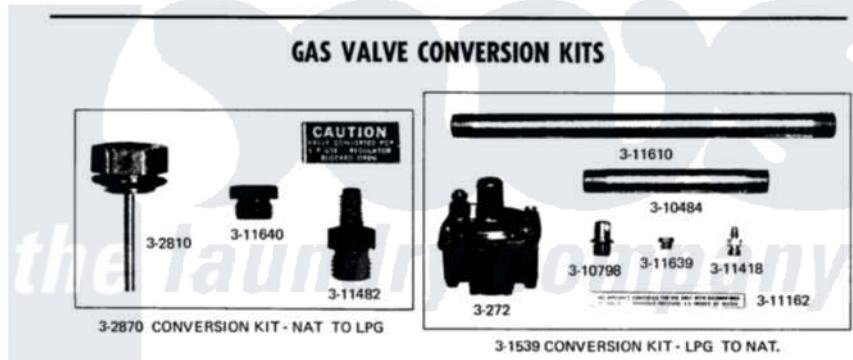

MODEL DG16
GAS VALVE (REVISED)

Copyright 1968 THE MAYTAG COMPANY • Newton, Iowa • Printed in U.S.A. (Revised 11-73)

Maytag [Commercial Maytag DG16CA Dryer Parts](#) Parts Diagram 09 - GAS VALVE (REVISED)
Click on the part number to view part

Item	Original Part Number	Replaced By	Status	Part Description
001	300272			Pressure Regulator
002	301539			Conversion Kit
003	NLA		Not Available	SCREW ASSEMBLY, LEAK LIMIT
004	NLA		Not Available	SCREW ASSM - BLUE BLOCK OPE
005	NLA		Not Available	SHAFT ASSEMBLY FOR PILOT
006	Y302812			Main Burner Solenoid
007	NLA		Not Available	PILOT WITH PRESSURE SWITCH
008	NLA		Not Available	CONVERSION KIT
009	NLA		Not Available	SHUT-OFF VALVE
010	NLA		Not Available	GAS VALVE WIRES WITH PLUG
011	Y303202	Y302800		Gas Valve-
012	Y303203	12001114		Kit- LP GA
013	310484			Manifold, LPG 5 Inch