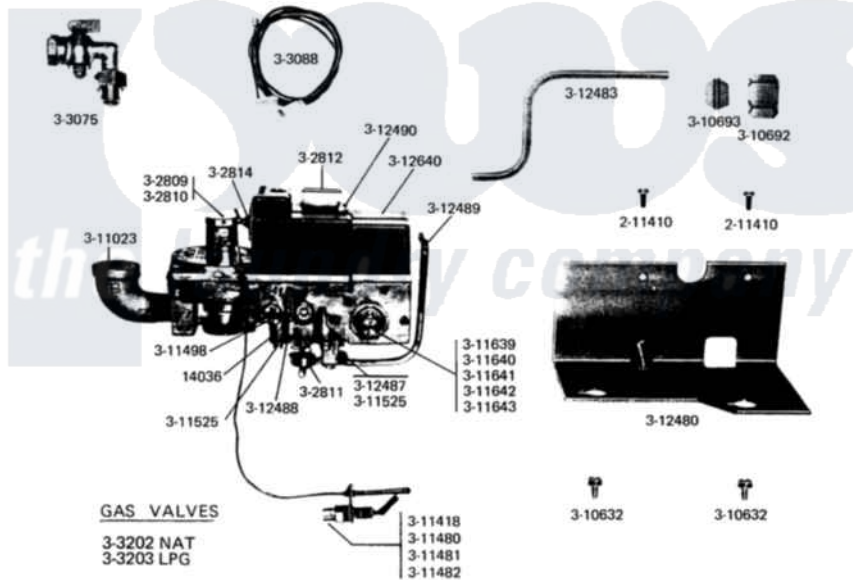

MODEL DG16
GAS VALVE (REVISED)

Copyright 1968 THE MAYTAG COMPANY • Newton, Iowa • Printed in U.S.A. (Revised 11-73)

Maytag [Commercial Maytag DG16CA Dryer Parts](#) Parts Diagram 09 - GAS VALVE (REVISED)
Click on the part number to view part

Item	Original Part Number	Replaced By	Status	Part Description
001	300272			Pressure Regulator
002	301539			Conversion Kit
003	NLA		Not Available	SCREW ASSEMBLY, LEAK LIMIT
004	NLA		Not Available	SCREW ASSM - BLUE BLOCK OPE
005	NLA		Not Available	SHAFT ASSEMBLY FOR PILOT
006	Y302812			Main Burner Solenoid
007	NLA		Not Available	PILOT WITH PRESSURE SWITCH
008	NLA		Not Available	CONVERSION KIT
009	NLA		Not Available	SHUT-OFF VALVE
010	NLA		Not Available	GAS VALVE WIRES WITH PLUG
011	Y303202	Y302800		Gas Valve-
012	Y303203	12001114		Kit- LP GA
013	310484			Manifold, LPG 5 Inch

014	Y310632	1163839		Screw
015	310692		Not Available	COMPRESSION NUT
016	Y310693		Not Available	COMPRESSION SLEEVE
017	Y310798			Burner Orifice Brass No.47
018	NLA		Not Available	STREET ELBOW, 3/8 INCH
019	NLA		Not Available	LABEL-NATURAL
020	Y311418			Pilot Orifice
021	Y311480			Pilot Orifice
022	NLA		Not Available	PILOT ORIFICE (MFG.)
023	Y311482			Pilot Orifice
024	Y311498			Compression Nut
025	NLA		Not Available	SCREW FOR REGULATOR
026	311610			Pipe, 10-1/2 Inch
027	Y311639	63-3570		Burner Orifice
028	NLA		Not Available	ORIFICE FOR MAIN BURNER
029	NLA		Not Available	ORIFICE FOR MAIN BURNER
030	NLA		Not Available	ORIFICE, MAIN BURNER (MFG)
031	NLA		Not Available	ORIFICE FOR MAIN BURNER
032	NLA		Not Available	GAS CONTROL BRACKET
033	Y312483			PILOT TUBE
034	NLA		Not Available	BRACKET FOR LEVER
035	NLA		Not Available	GASKET FOR PILOT
036	NLA		Not Available	LEVER FOR PILOT
037	NLA		Not Available	SCREW FOR MAIN SOLENOID
038	NLA		Not Available	VALVE COVER FOR 3-3202
039	Y014036		Not Available	PIPE PLUG (1/8")
040	NLA		Not Available	SCREW, HEX HD No.8 X 3/8 INCH