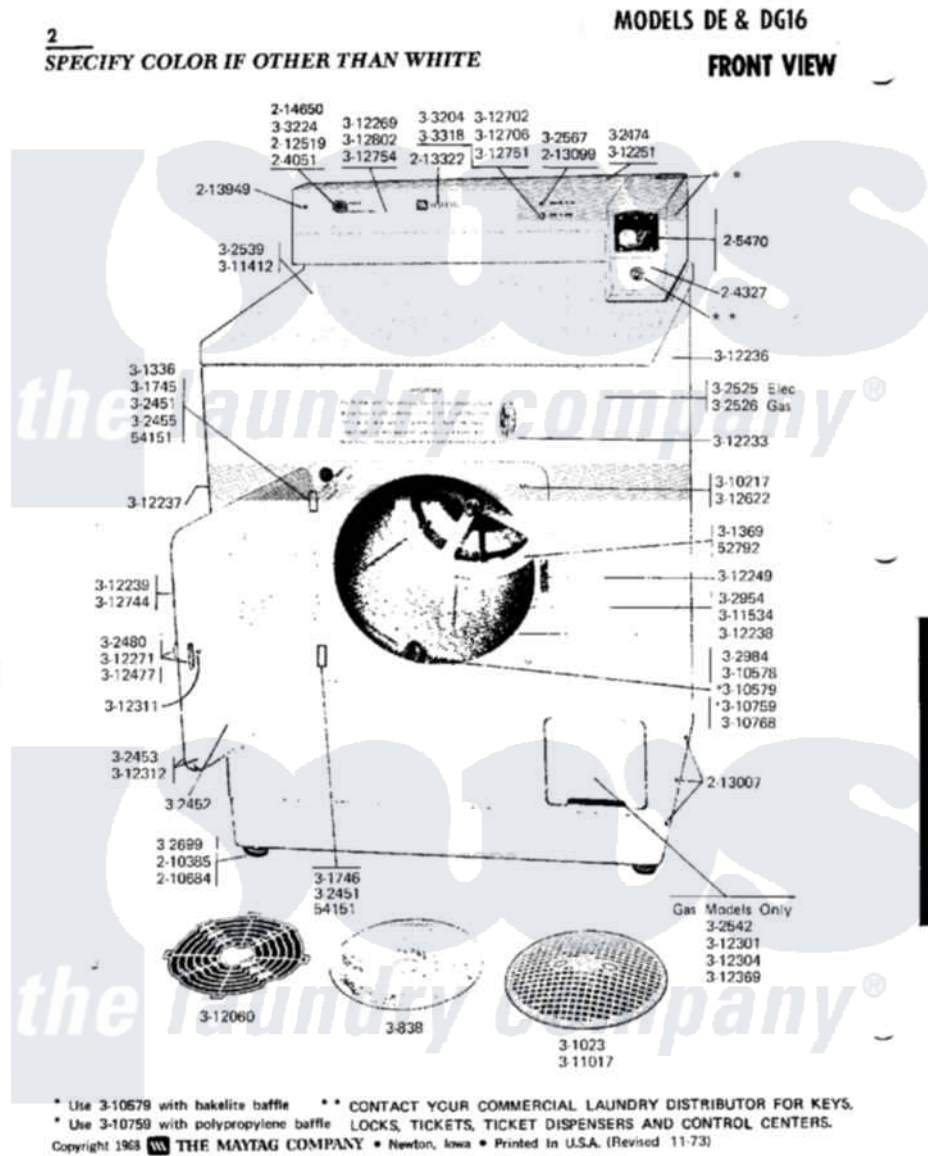

Maytag DG16CM 01 - FRONT VIEW

Maytag Commercial Maytag DG16CM Dryer Parts Parts Diagram 01 - FRONT VIEW

Click on the part number to view part

Item	Original Part Number	Replaced By	Status	Part Description
001	NLA		Not Available	MAYTAG COIN SLIDE
002	300838			Lint Screen
003	301023			Lint Screen Retainer
004	NLA		Not Available	SHAFT WITH SPIDER
005	NLA		Not Available	DOOR HINGE ON CABINET
006	301746	Y304298		Hinge - Lower
007	NLA		Not Available	HINGE ASSEMBLY---N
008	NLA		Not Available	DOOR LINER
009	NLA		Not Available	DOOR-WHITE
010	NLA		Not Available	CONTROL COVER-WHITE
011	NLA		Not Available	LATCH
012	NLA		Not Available	FRONT PANEL-WHITE
013	NLA		Not Available	TOP COVER-WHITE
014	NLA		Not Available	ACCESS DOOR (WHITE)
015	NLA		Not Available	PILOT LIGHT
016	Y302699	22003428		Leg, Adjustable