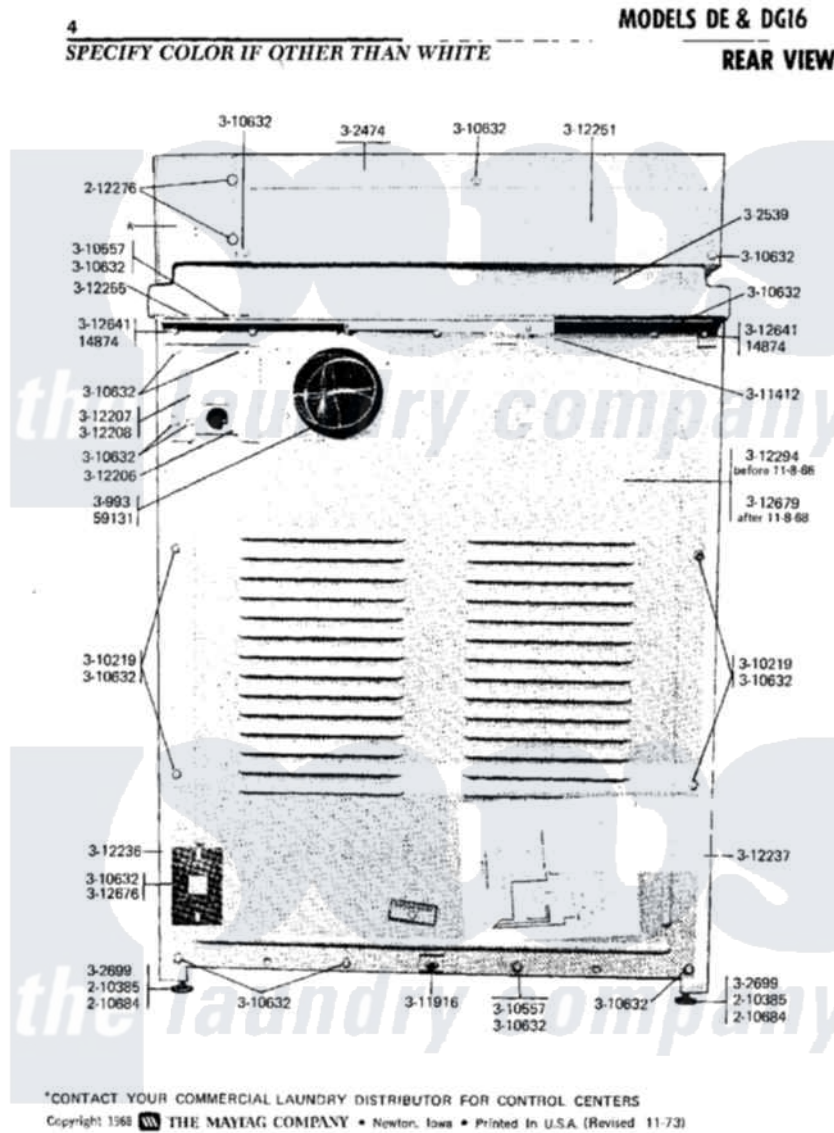

Maytag DG16CM 02 - REAR VIEW

Maytag [Commercial Maytag DG16CM Dryer Parts](#) Parts Diagram 02 - REAR VIEW
 Click on the part number to view part

Item	Original Part Number	Replaced By	Status	Part Description
001	NLA		Not Available	CLAMP
002	NLA		Not Available	CONTROL COVER-WHITE
003	302521		Not Available	CORD, POWER PART NOT USED-GAS MODELS ONLY
004	NLA		Not Available	FRONT PANEL-WHITE
005	NLA		Not Available	TOP COVER-WHITE
006	Y302699	22003428		Leg, Adjustable
007	NLA		Not Available	PIPE AND BRACKET ASSEMBLY
008	310219			No.10z Fastener
009	310557			Washer
010	Y310632	1163839		Screw
011	NLA		Not Available	SCREW
012	Y311916	22003781		Screw, Ground Strap
013	NLA		Not Available	TERMINAL BRACKET
014	NLA		Not Available	COVER FOR TERMINAL OPENING

015	NLA	Not Available	PANEL-WHITE
016	NLA	Not Available	PANEL-WHITE
017	NLA	Not Available	BACK FOR CONTROL PANEL
018	NLA	Not Available	ANGLE FOR CABINET - DRYER
019	NLA	Not Available	BACK FOR CABINET
020	Y312641		Ground Clip Speed Nut
021	NLA	Not Available	PIPE SUPPORT PLATE-SQ HOLE
022	NLA	Not Available	BACK PANEL
023	210385		Lock Nut For Adjustable Leg
024	210684		Foot, Adjustable Leg
025	212276	W10116760	Screw
026	Y014874		Screw, Idler Arm And Sleeve
027	Y059131		Elbow, Venting
028		Not Available	