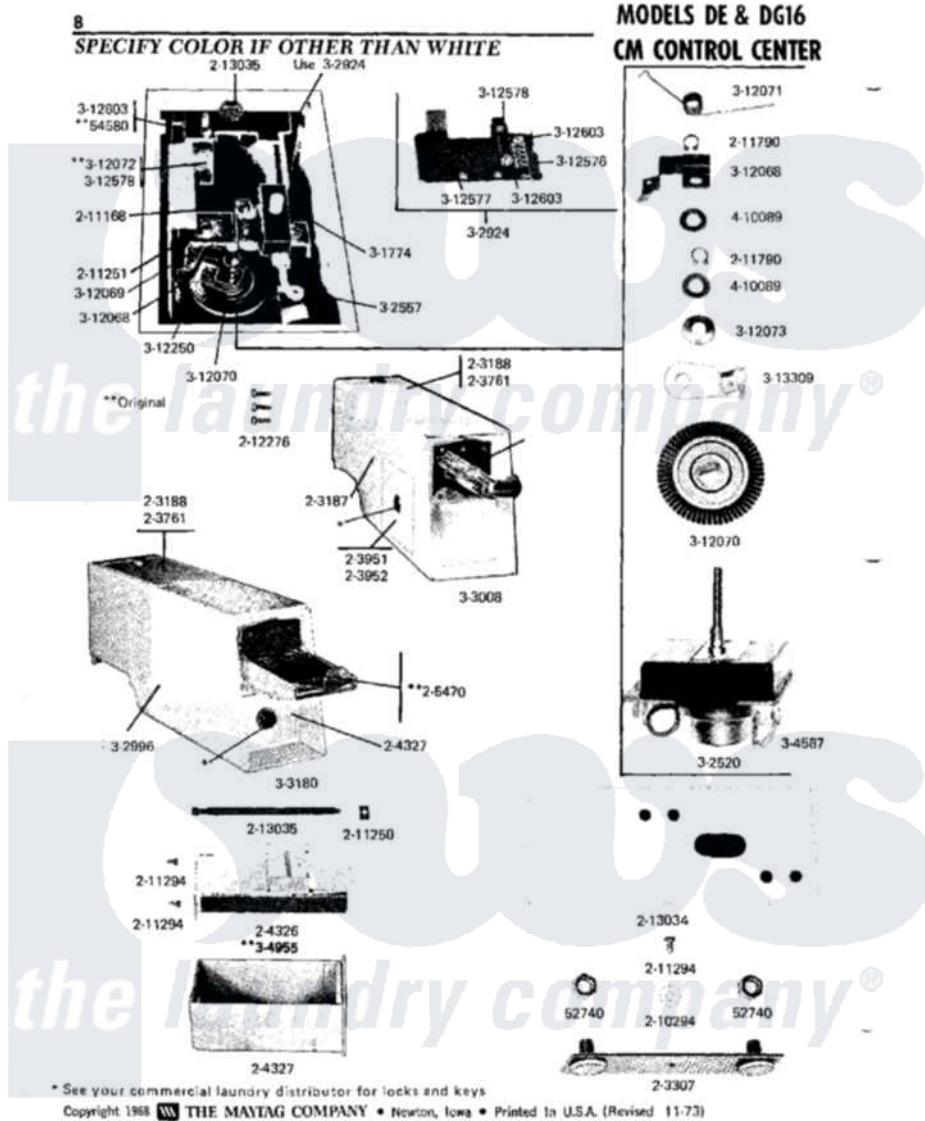

# Maytag DG16CM 03 - CM CONTROL CENTER

Maytag [Commercial Maytag DG16CM Dryer Parts](#) Parts Diagram 03 - CM CONTROL CENTER  
 Click on the part number to view part

Item	Original Part Number	Replaced By	Status	Part Description
001	NLA		Not Available	MAYTAG COIN SLIDE
002	<a href="#">Y301774</a>			Switch For Coin Slide
003	NLA		Not Available	COIN BOX COVER
004	NLA		Not Available	TIMER
005	NLA		Not Available	WIRE, SWITCH TO TIMER
006	Y302924		Not Available	ACTUATOR KIT-DRYER SLIDES
007	NLA		Not Available	OUTER CASE-WHITE
008	NLA		Not Available	CONTROL CENTER-WHITE
009	NLA		Not Available	CONTROL CENTER-WHITE
010	<a href="#">Y312068</a>			Return Lever
011	<a href="#">Y312069</a>			Stop For Actuator
012	NLA		Not Available	RATCHET FOR TIMER
013	<a href="#">Y312071</a>			Return Spring For Actuator
014	NLA		Not Available	SLIDE ADJUSTMENT
015	<a href="#">312073</a>			Spring Washer
016	<a href="#">312250</a>			Timer Support Bracket