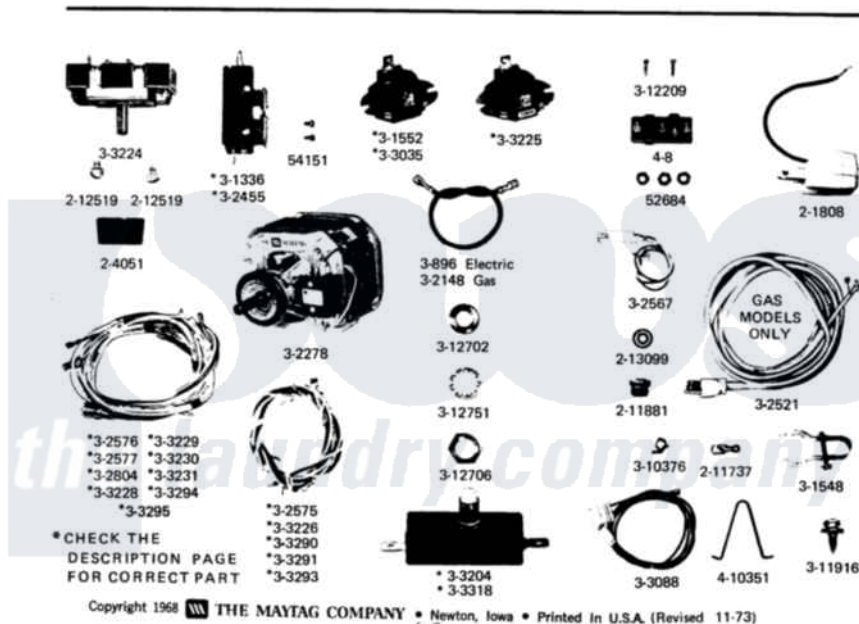

Maytag DG16CM 05 - WIRING & CONTROLS

Maytag [Commercial Maytag DG16CM Dryer Parts](#) Parts Diagram 05 - WIRING & CONTROLS

[Click on the part number to view part](#)

Item	Original Part Number	Replaced By	Status	Part Description
001	301548			Clamp, Ground Wire
002	301552	305864		Thermostat Kit
003	NLA		Not Available	No.4 WIRE W/RECEPTACLES GAS
004	Y302278			Motor
005	Y302455			Switch
006	302521		Not Available	CORD, POWER PART NOT USED-GAS MODELS ONLY
007	NLA		Not Available	PILOT LIGHT
008	NLA		Not Available	DOOR SWITCH HARNESS
009	NLA		Not Available	WIRE HARNESS
010	NLA		Not Available	MAIN WIRE HARNESS
011	303035			Regulating Thermostat
012	NLA		Not Available	GAS VALVE WIRES WITH PLUG
013	Y303204			Start Switch With Nuts
014	Y303224			Selector Switch

015	Y303225		Thermostat, Permanent Press
016	NLA	Not Available	WIRE HARNESS FOR DOOR SWITCH
017	NLA	Not Available	MAIN WIRE HARNESS
018	NLA	Not Available	MAIN WIRE HARNESS
019	NLA	Not Available	DOOR SWITCH HARNESS
020	NLA	Not Available	DOOR SWITCH HARNESS
021	NLA	Not Available	RELAY HARNESS
022	NLA	Not Available	MAIN WIRE HARNESS
023	NLA	Not Available	WIRE HARNESS, MAIN
024	Y303318		Switch Assembly With Hex Nu
025	Y310376		Clip, Door Switch Harness
026	Y311916	22003781	Screw, Ground Strap
027	Y312209	W10001200	Screw
028	Y312702		Knurled Nut, Start Switch
029	Y312706	422617	Nut
030	312751		Lockwasher, Start Switch
031	Y201808		Converter
032	204051	22204051	Knob
033	211737	248562	Terminal
034	211881		Grommet, Cord Part Not Used- Gas Models Only
035	212519	488234	Screw 8-32 X 1/4
036	213099		Lens For Control Panel
037	NLA	Not Available	HARNESS RETAINER
038	NLA	Not Available	SCREW, No.4-40 X 1/4