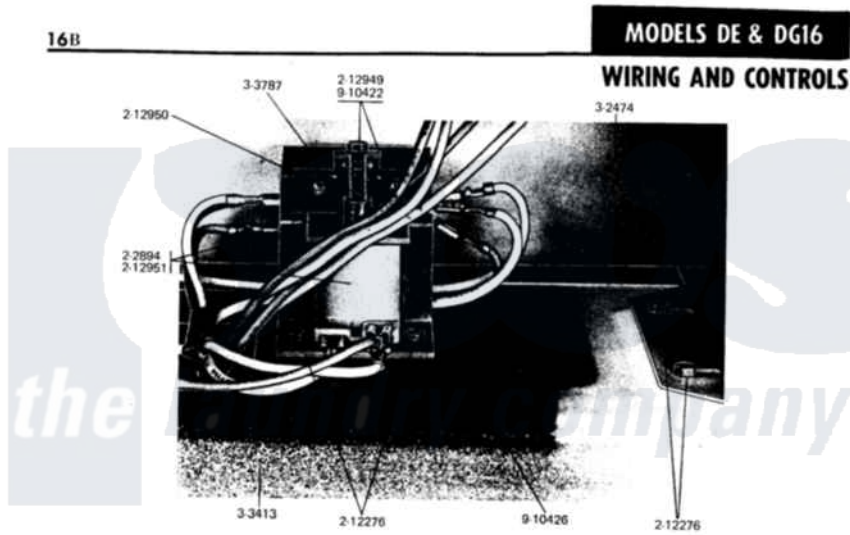

Maytag DG16CM 05 - WIRING & CONTROLS

Maytag [Commercial Maytag DG16CM Dryer Parts](#) Parts Diagram 05 - WIRING & CONTROLS

[Click on the part number to view part](#)

Item	Original Part Number	Replaced By	Status	Part Description
001	301548			Clamp, Ground Wire
002	301552	305864		Thermostat Kit
003	NLA		Not Available	No.4 WIRE W/RECEPTACLES GAS
004	Y302278			Motor
005	Y302455			Switch
006	302521		Not Available	CORD, POWER PART NOT USED-GAS MODELS ONLY
007	NLA		Not Available	PILOT LIGHT
008	NLA		Not Available	DOOR SWITCH HARNESS
009	NLA		Not Available	WIRE HARNESS
010	NLA		Not Available	MAIN WIRE HARNESS
011	303035			Regulating Thermostat
012	NLA		Not Available	GAS VALVE WIRES WITH PLUG
013	Y303204			Start Switch With Nuts
014	Y303224			Selector Switch

015	Y303225		Thermostat, Permanent Press
016	NLA	Not Available	WIRE HARNESS FOR DOOR SWITCH
017	NLA	Not Available	MAIN WIRE HARNESS
018	NLA	Not Available	MAIN WIRE HARNESS
019	NLA	Not Available	DOOR SWITCH HARNESS
020	NLA	Not Available	DOOR SWITCH HARNESS
021	NLA	Not Available	RELAY HARNESS
022	NLA	Not Available	MAIN WIRE HARNESS
023	NLA	Not Available	WIRE HARNESS, MAIN
024	Y303318		Switch Assembly With Hex Nu
025	Y310376		Clip, Door Switch Harness
026	Y311916	22003781	Screw, Ground Strap
027	Y312209	W10001200	Screw
028	Y312702		Knurled Nut, Start Switch
029	Y312706	422617	Nut
030	312751		Lockwasher, Start Switch
031	Y201808		Converter
032	204051	22204051	Knob
033	211737	248562	Terminal
034	211881		Grommet, Cord Part Not Used- Gas Models Only
035	212519	488234	Screw 8-32 X 1/4
036	213099		Lens For Control Panel
037	NLA	Not Available	HARNESS RETAINER
038	NLA	Not Available	SCREW, No.4-40 X 1/4