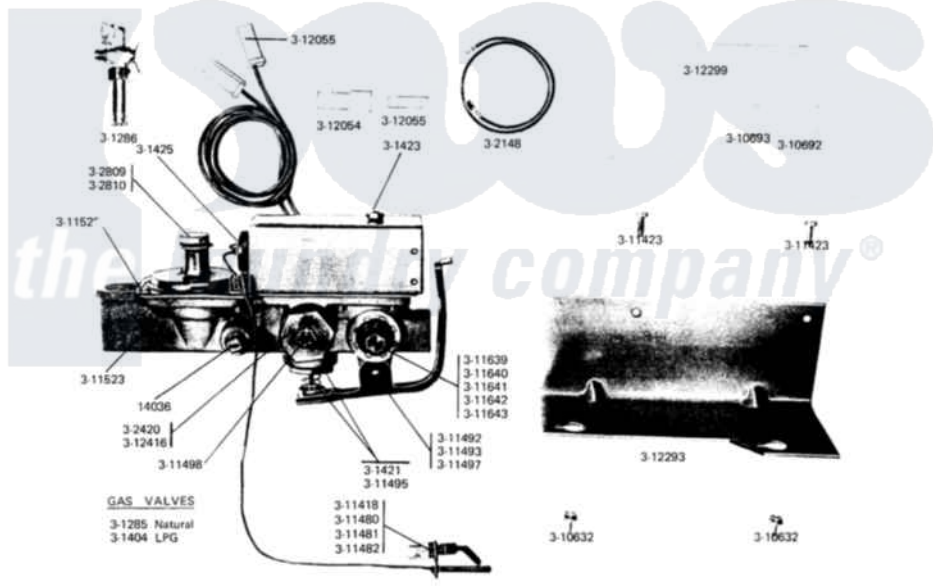

MODEL DG16
GAS VALVE (ORIGINAL)

GAS VALVE CONVERSION KITS

Copyright 1968 THE MAYTAG COMPANY • Newton, Iowa • Printed in U.S.A. (Revised 11-73)

[Maytag Commercial Maytag DG16CM Dryer Parts Parts Diagram 08 - GAS VALVE \(ORIGINAL\)](#)
Click on the part number to view part

Item	Original Part Number	Replaced By	Status	Part Description
001	300272			Pressure Regulator
002	NLA		Not Available	GAS VALVE - NATURAL
003	NLA		Not Available	GAS VALVE - LP
004	NLA		Not Available	MANUEL RESET BUTTON ASSEMBLY
005	NLA		Not Available	SOLENOID NLA IN PROCESS 051591
006	NLA		Not Available	PILOT WITH PRESSURE SWITCH
007	301539			Conversion Kit
008	NLA		Not Available	No.4 WIRE W/RECEPTACLES GAS
009	NLA		Not Available	PILOT FILTER
010	NLA		Not Available	SCREW ASSEMBLY, LEAK LIMIT
011	NLA		Not Available	SCREW ASSM - BLUE BLOCK OPE
012	NLA		Not Available	CONVERSION KIT
013	310484			Manifold, LPG 5 Inch