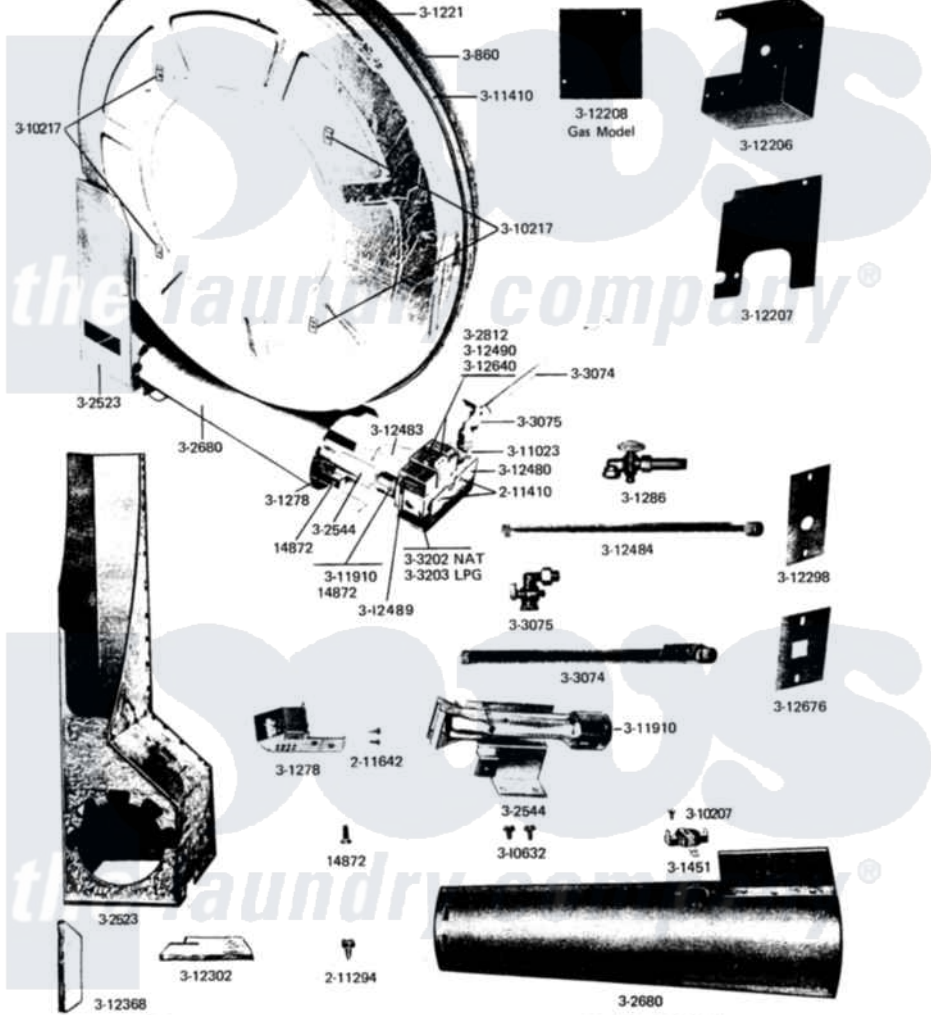

Maytag DG16CM 10 - BURNER ASSEMBLY

28

MODEL DG16

BURNER ASSEMBLY

Copyright 1966 THE MAYTAG COMPANY • Newton, Iowa • Printed in U.S.A. (Revised 11-73)

Maytag Commercial Maytag DG16CM Dryer Parts Parts Diagram 10 - BURNER ASSEMBLY
 Click on the part number to view part

Item	Original Part Number	Replaced By	Status	Part Description
001	NLA		Not Available	SEAL, DRUM COVER
002	NLA		Not Available	STATIONARY SHROUD
003	NLA		Not Available	PILOT SHIELD
004	NLA		Not Available	PILOT VALVE
005	Y301451		Not Available	HIGH LIMIT THERMOSTAT
006	NLA		Not Available	MIXING CHAMBER
007	Y302544		Not Available	BURNER ASSEMBLY
008	NLA		Not Available	COMBUSTION CONE
009	Y302812			Main Burner Solenoid
010	NLA		Not Available	PILOT WITH PRESSURE SWITCH
011	NLA		Not Available	PIPE AND BRACKET ASSEMBLY
012	NLA		Not Available	SHUT-OFF VALVE
013	Y303202	Y302800		Gas Valve-
014	Y303203	12001114		Kit- LP GA
015	310207			Screw, No.6 X 1/4 Inch

016	NLA		Not Available	NO LONGER AVAILABLE
017	Y310632	1163839		Screw
018	NLA		Not Available	STREET ELBOW, 3/8 INCH
019	NLA		Not Available	BAND
020	NLA		Not Available	AIR SHUTTER
021	NLA		Not Available	TERMINAL BRACKET
022	NLA		Not Available	COVER FOR TERMINAL OPENING
023	NLA		Not Available	SUPPORT AND COVER
024	312302			Insulation, Exhaust Duct Kit
025	312368	312302		Insulation, Exhaust Duct Kit
026	NLA		Not Available	GAS CONTROL BRACKET
027	Y312483			PILOT TUBE
028	Y312484			Pipe, 17-3/8 Inch
029	NLA		Not Available	LEVER FOR PILOT
030	NLA		Not Available	SCREW FOR MAIN SOLENOID
031	NLA		Not Available	VALVE COVER FOR 3-3202
032	NLA		Not Available	PIPE SUPPORT PLATE-SQ HOLE
033	211294	90767		Screw, 8A X 3/8 HeX Washer Head Tapping
034	NLA		Not Available	SCREW, HEX HD No.8 X 3/8 INCH
035	NLA		Not Available	SCREW, No.6-20 X 3/8 INCH
036	Y014872			Screw, Coin Meter Stop -
037			Not Available	