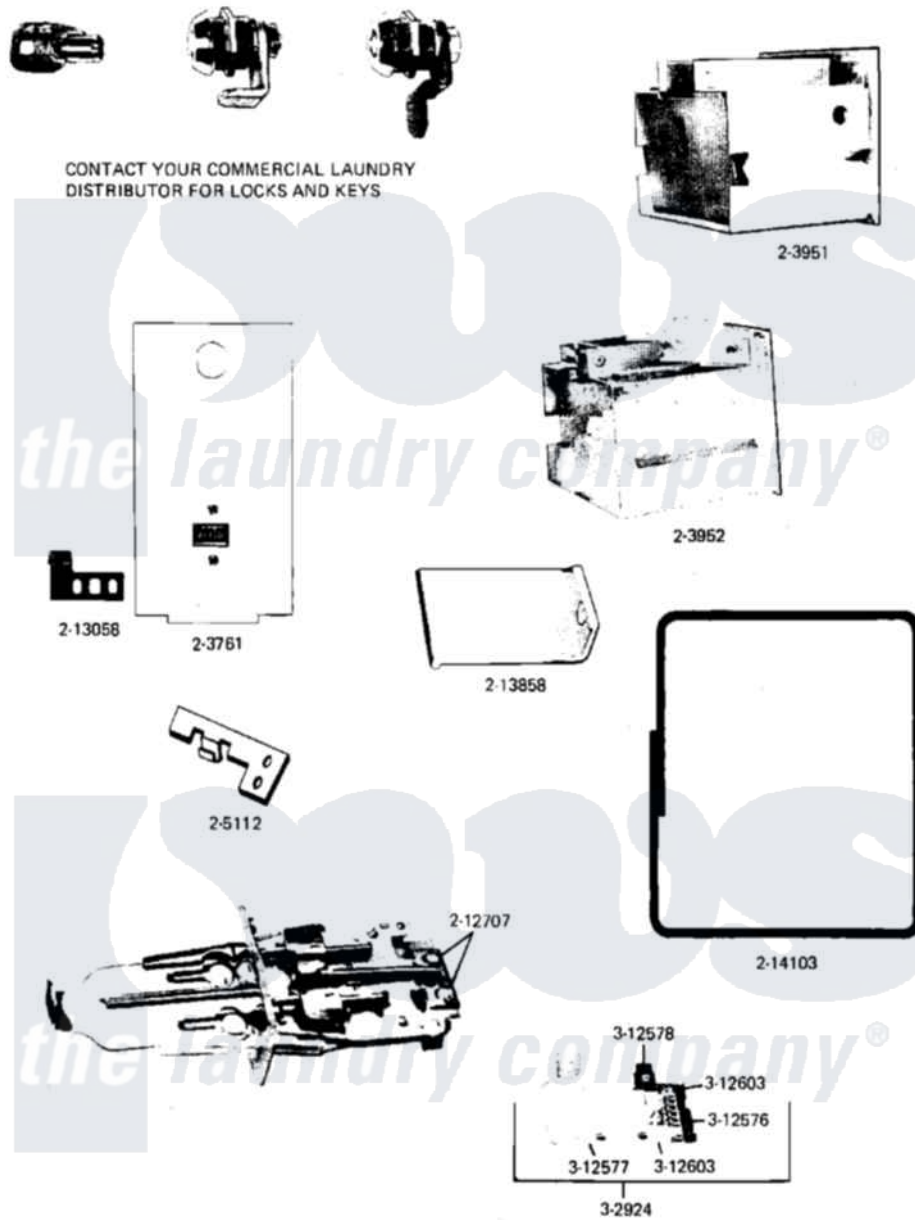

# Maytag DG16CM 12 - ACCESSORIES

Maytag [Commercial Maytag DG16CM Dryer Parts](#) Parts Diagram 12 - ACCESSORIES

[Click on the part number to view part](#)

Item	Original Part Number	Replaced By	Status	Part Description
001	Y302924		Not Available	ACTUATOR KIT-DRYER SLIDES
002	<a href="#">Y312576</a>			Zero Slide Adjustment
003	<a href="#">Y312577</a>			Bracket For Slide
004	<a href="#">Y312578</a>			Slide Adjustment
005	NLA		Not Available	SCREW ADJUSTMENT ASSEMBLY
006	<a href="#">203761</a>			DOOR, ACCESS (WHT)
007	NLA		Not Available	COIN BOX, WHITE
008	NLA		Not Available	SUPER SECURITY COIN BOX
009	NLA		Not Available	DOUBLE MELT CLIP W/DEFLECTO
010	212707	<a href="#">3196385</a>		Screw
011	<a href="#">213058</a>			Actuator For Counter
012	213858	<a href="#">205416</a>		Guard For Coin Box