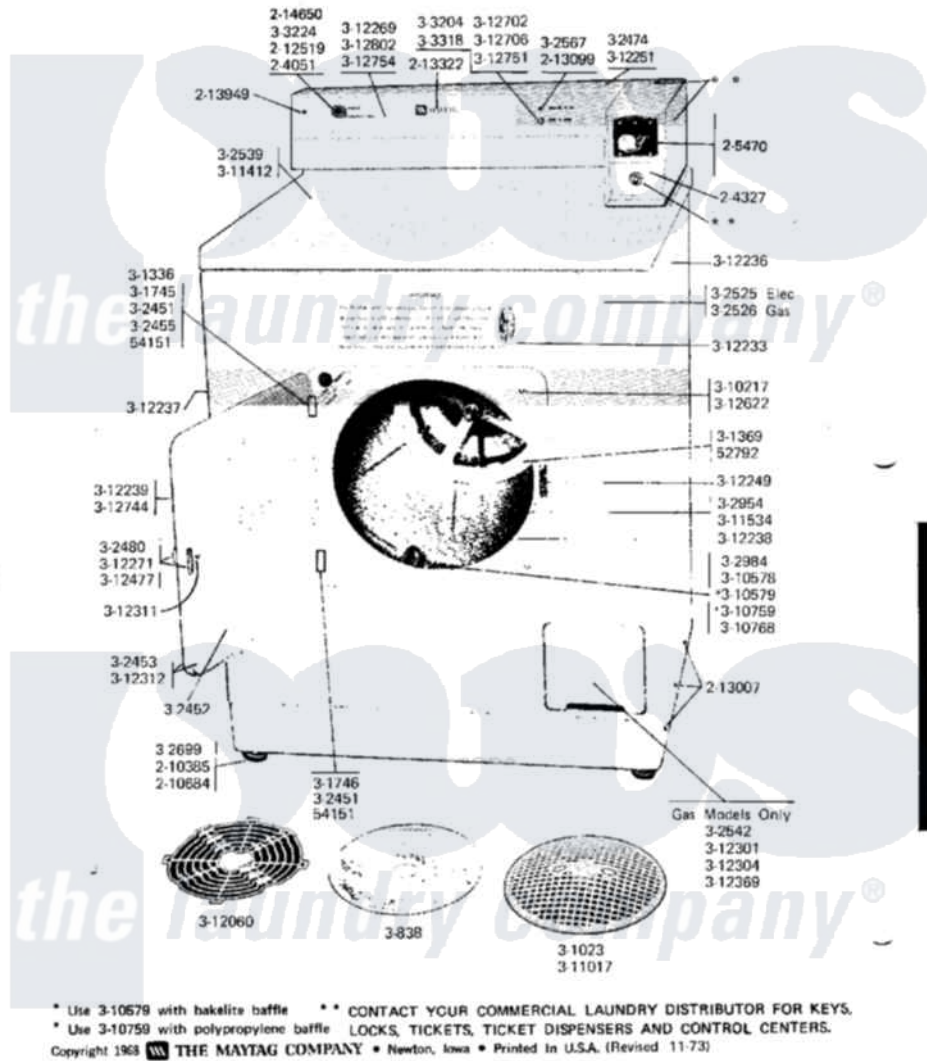

Maytag DG16CT 01 - FRONT VIEW

2
SPECIFY COLOR IF OTHER THAN WHITE

MODELS DE & DG16
FRONT VIEW

Maytag Commercial Maytag DG16CT Dryer Parts Parts Diagram 01 - FRONT VIEW
Click on the part number to view part

Item	Original Part Number	Replaced By	Status	Part Description
001	NLA		Not Available	MAYTAG COIN SLIDE
002	300838			Lint Screen
003	301023			Lint Screen Retainer
004	NLA		Not Available	SHAFT WITH SPIDER
005	NLA		Not Available	DOOR HINGE ON CABINET
006	301746	Y304298		Hinge - Lower
007	NLA		Not Available	HINGE ASSEMBLY---N
008	NLA		Not Available	DOOR LINER
009	NLA		Not Available	DOOR-WHITE
010	NLA		Not Available	CONTROL COVER-WHITE
011	NLA		Not Available	LATCH
012	NLA		Not Available	FRONT PANEL-WHITE
013	NLA		Not Available	TOP COVER-WHITE
014	NLA		Not Available	ACCESS DOOR (WHITE)
015	NLA		Not Available	PILOT LIGHT
016	Y302699	22003428		Leg, Adjustable