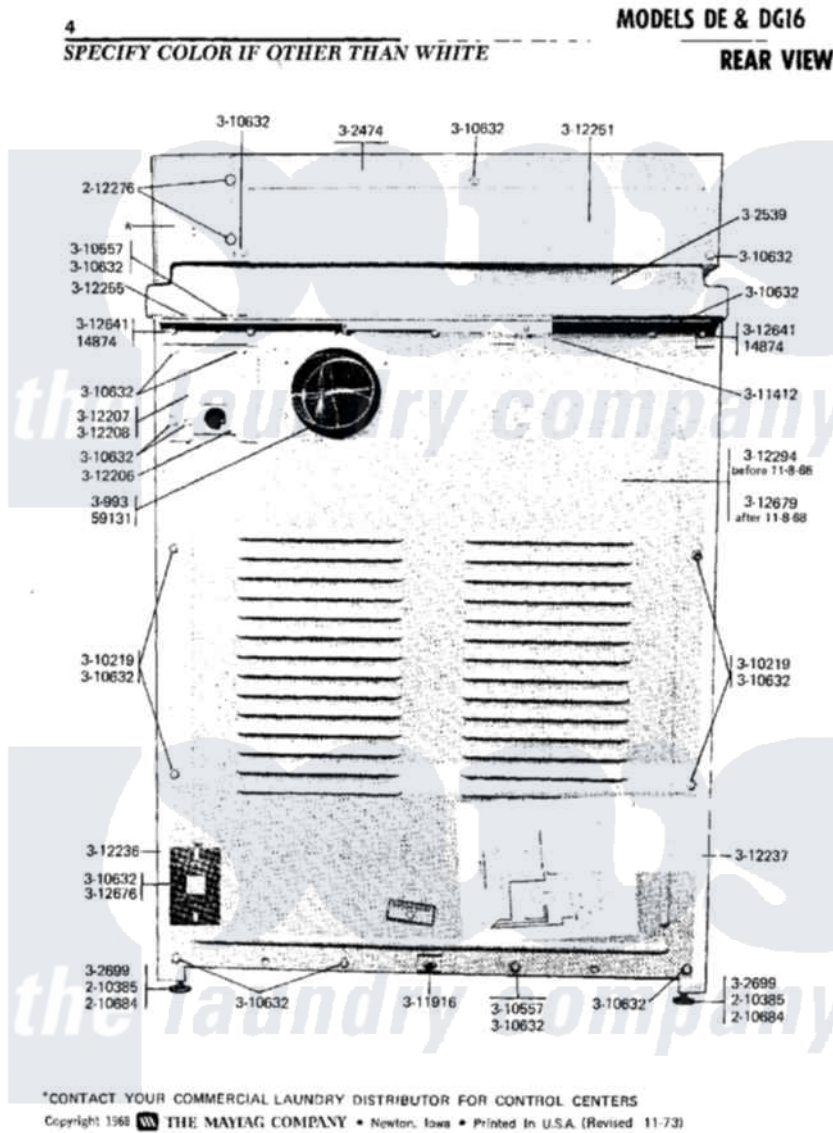

Maytag DG16CT 02 - REAR VIEW

Maytag [Commercial Maytag DG16CT Dryer Parts](#) Parts Diagram 02 - REAR VIEW

[Click on the part number to view part](#)

Item	Original Part Number	Replaced By	Status	Part Description
001	NLA		Not Available	CLAMP
002	NLA		Not Available	CONTROL COVER-WHITE
003	302521		Not Available	CORD, POWER PART NOT USED-GAS MODELS ONLY
004	NLA		Not Available	FRONT PANEL-WHITE
005	NLA		Not Available	TOP COVER-WHITE
006	Y302699	22003428		Leg, Adjustable
007	NLA		Not Available	PIPE AND BRACKET ASSEMBLY
008	310219			No.10z Fastener
009	310557			Washer
010	Y310632	1163839		Screw
011	NLA		Not Available	SCREW
012	Y311916	22003781		Screw, Ground Strap
013	NLA		Not Available	TERMINAL BRACKET
014	NLA		Not Available	COVER FOR TERMINAL OPENING

015	NLA	Not Available	PANEL-WHITE
016	NLA	Not Available	PANEL-WHITE
017	NLA	Not Available	BACK FOR CONTROL PANEL
018	NLA	Not Available	ANGLE FOR CABINET - DRYER
019	NLA	Not Available	BACK FOR CABINET
020	Y312641		Ground Clip Speed Nut
021	NLA	Not Available	PIPE SUPPORT PLATE-SQ HOLE
022	NLA	Not Available	BACK PANEL
023	210385		Lock Nut For Adjustable Leg
024	210684		Foot, Adjustable Leg
025	212276	W10116760	Screw
026	Y014874		Screw, Idler Arm And Sleeve
027	Y059131		Elbow, Venting
028		Not Available	