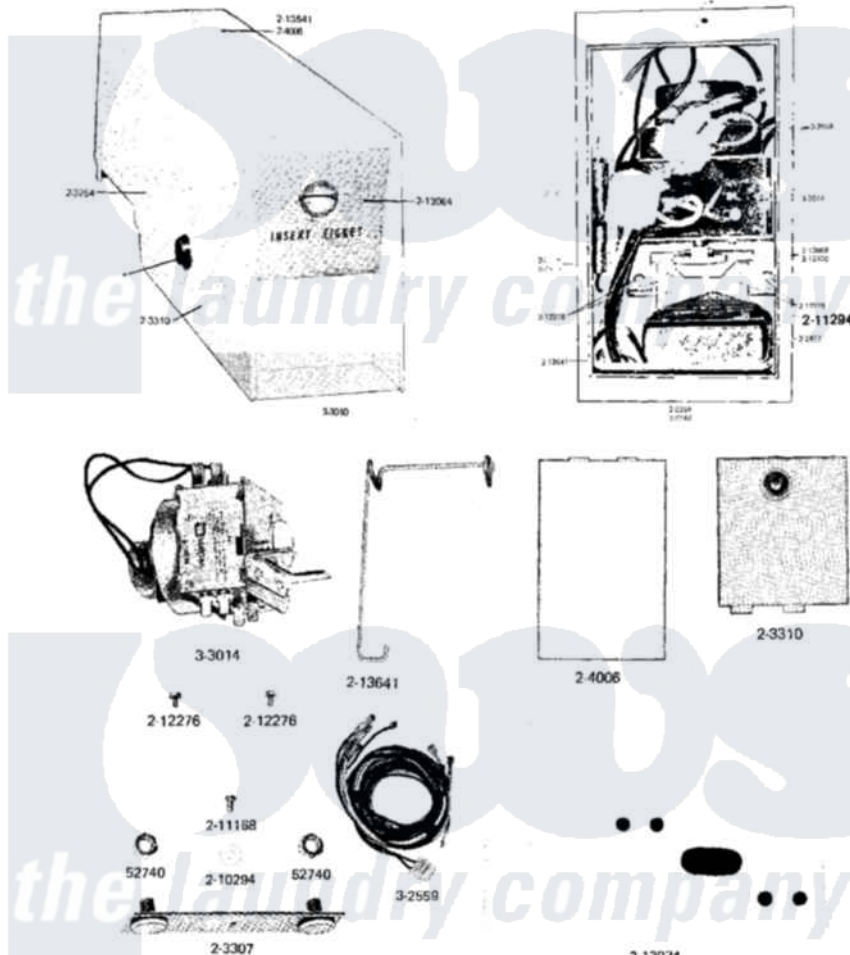

# Maytag DG16CT 03 - CT CONTROL CENTER

**10**  
SPECIFY COLOR IF OTHER THAN WHITE

**MODELS DE & DG16**  
**CT CONTROL CENTER**

\* SEE YOUR COMMERCIAL LAUNDRY DISTRIBUTOR FOR LOCKS AND KEYS.  
Copyright 1968 THE MAYTAG COMPANY • Newton, Iowa • Printed in U.S.A. (Revised 11-73)

Maytag [Commercial Maytag DG16CT Dryer Parts](#) Parts Diagram 03 - CT CONTROL CENTER  
Click on the part number to view part

Item	Original Part Number	Replaced By	Status	Part Description
001	Y302559		Not Available	HARNES FOR TIMER
002	NLA		Not Available	CONTROL CENTER COMPLETE
003	NLA		Not Available	TIMER WITH KNOB AND PIN
004	<a href="#">211294</a>	<a href="#">90767</a>		Screw, 8A X 3/8 HeX Washer Head Tapping
005	Y201110		Not Available	CONNECTOR, WIRE (INDIC. LIGHT)
006	202477	<a href="#">22003292</a>		Control As
007	203188		Not Available	TIMER ACCESS DOOR (WHT)
008	NLA		Not Available	OUTER CASE-WHITE
009	NLA		Not Available	HARNES FOR TICKET CONTROL
010	NLA		Not Available	MTG. STRAP---NA
011	NLA		Not Available	ACCESS DOOR (WHITE)
012	NLA		Not Available	ACCESS DOOR (WHITE)
013	NLA		Not Available	HARNES FOR TICKET CONTROL

014	210294	<a href="#">910309</a>	Washer, Mounting Strap
015	211168	<a href="#">W10139210</a>	Screw, 8-18 X 5/16
016	212276	<a href="#">W10116760</a>	Screw
017	NLA	Not Available	PIN RECEPTICLE
018	<a href="#">212519</a>	<a href="#">488234</a>	Screw 8-32 X 1/4
019	NLA	Not Available	GASKET UNDER CONTROL CENTER
020	NLA	Not Available	FRONT PLATE F/TICKET CONTRO
021	NLA	Not Available	BRACKET FOR TICKET ASSEMBLY
022	NLA	Not Available	LATCH FOR ACCESS DOOR
023	<a href="#">Y052740</a>	<a href="#">62739</a>	Nut, Lock