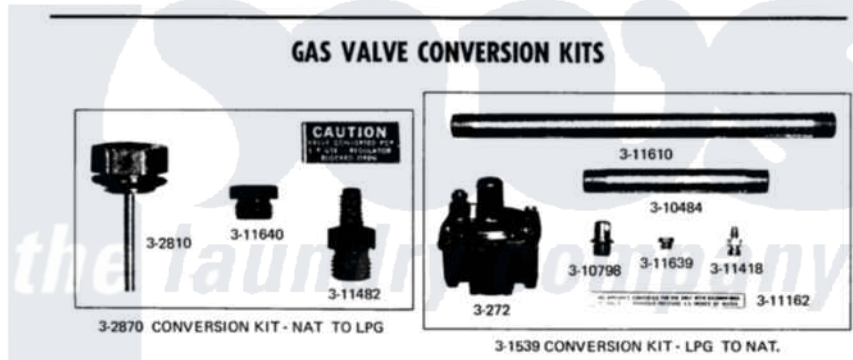

MODEL DG16
GAS VALVE (REVISED)

Copyright 1968 THE MAYTAG COMPANY • Newton, Iowa • Printed in U.S.A. (Revised 11-73)

Maytag [Commercial Maytag DG16CT Dryer Parts](#) Parts Diagram 11 - GAS VALVE (REVISED)
Click on the part number to view part

Item	Original Part Number	Replaced By	Status	Part Description
001	300272			Pressure Regulator
002	301539			Conversion Kit
003	NLA		Not Available	SCREW ASSEMBLY, LEAK LIMIT
004	NLA		Not Available	SCREW ASSM - BLUE BLOCK OPE
005	NLA		Not Available	SHAFT ASSEMBLY FOR PILOT
006	Y302812			Main Burner Solenoid
007	NLA		Not Available	PILOT WITH PRESSURE SWITCH
008	NLA		Not Available	CONVERSION KIT
009	NLA		Not Available	SHUT-OFF VALVE
010	NLA		Not Available	GAS VALVE WIRES WITH PLUG
011	Y303202	Y302800		Gas Valve-
012	Y303203	12001114		Kit- LP GA
013	310484			Manifold, LPG 5 Inch