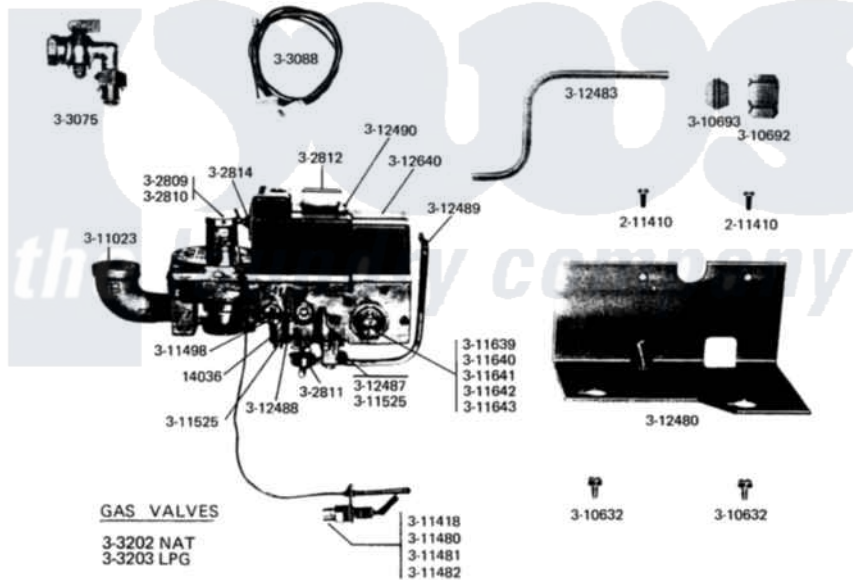

MODEL DG16
GAS VALVE (REVISED)

Copyright 1968 THE MAYTAG COMPANY • Newton, Iowa • Printed in U.S.A. (Revised 11-73)

Maytag [Commercial Maytag DG16CT Dryer Parts](#) Parts Diagram 11 - GAS VALVE (REVISED)
Click on the part number to view part

Item	Original Part Number	Replaced By	Status	Part Description
001	300272			Pressure Regulator
002	301539			Conversion Kit
003	NLA		Not Available	SCREW ASSEMBLY, LEAK LIMIT
004	NLA		Not Available	SCREW ASSM - BLUE BLOCK OPE
005	NLA		Not Available	SHAFT ASSEMBLY FOR PILOT
006	Y302812			Main Burner Solenoid
007	NLA		Not Available	PILOT WITH PRESSURE SWITCH
008	NLA		Not Available	CONVERSION KIT
009	NLA		Not Available	SHUT-OFF VALVE
010	NLA		Not Available	GAS VALVE WIRES WITH PLUG
011	Y303202	Y302800		Gas Valve-
012	Y303203	12001114		Kit- LP GA
013	310484			Manifold, LPG 5 Inch

014	Y310632	1163839		Screw
015	310692		Not Available	COMPRESSION NUT
016	Y310693		Not Available	COMPRESSION SLEEVE
017	Y310798			Burner Orifice Brass No.47
018	NLA		Not Available	STREET ELBOW, 3/8 INCH
019	NLA		Not Available	LABEL-NATURAL
020	Y311418			Pilot Orifice
021	Y311480			Pilot Orifice
022	NLA		Not Available	PILOT ORIFICE (MFG.)
023	Y311482			Pilot Orifice
024	Y311498			Compression Nut
025	NLA		Not Available	SCREW FOR REGULATOR
026	311610			Pipe, 10-1/2 Inch
027	Y311639	63-3570		Burner Orifice
028	NLA		Not Available	ORIFICE FOR MAIN BURNER
029	NLA		Not Available	ORIFICE FOR MAIN BURNER
030	NLA		Not Available	ORIFICE, MAIN BURNER (MFG)
031	NLA		Not Available	ORIFICE FOR MAIN BURNER
032	NLA		Not Available	GAS CONTROL BRACKET
033	Y312483			PILOT TUBE
034	NLA		Not Available	BRACKET FOR LEVER
035	NLA		Not Available	GASKET FOR PILOT
036	NLA		Not Available	LEVER FOR PILOT
037	NLA		Not Available	SCREW FOR MAIN SOLENOID
038	NLA		Not Available	VALVE COVER FOR 3-3202
039	Y014036		Not Available	PIPE PLUG (1/8")
040	NLA		Not Available	SCREW, HEX HD No.8 X 3/8 INCH