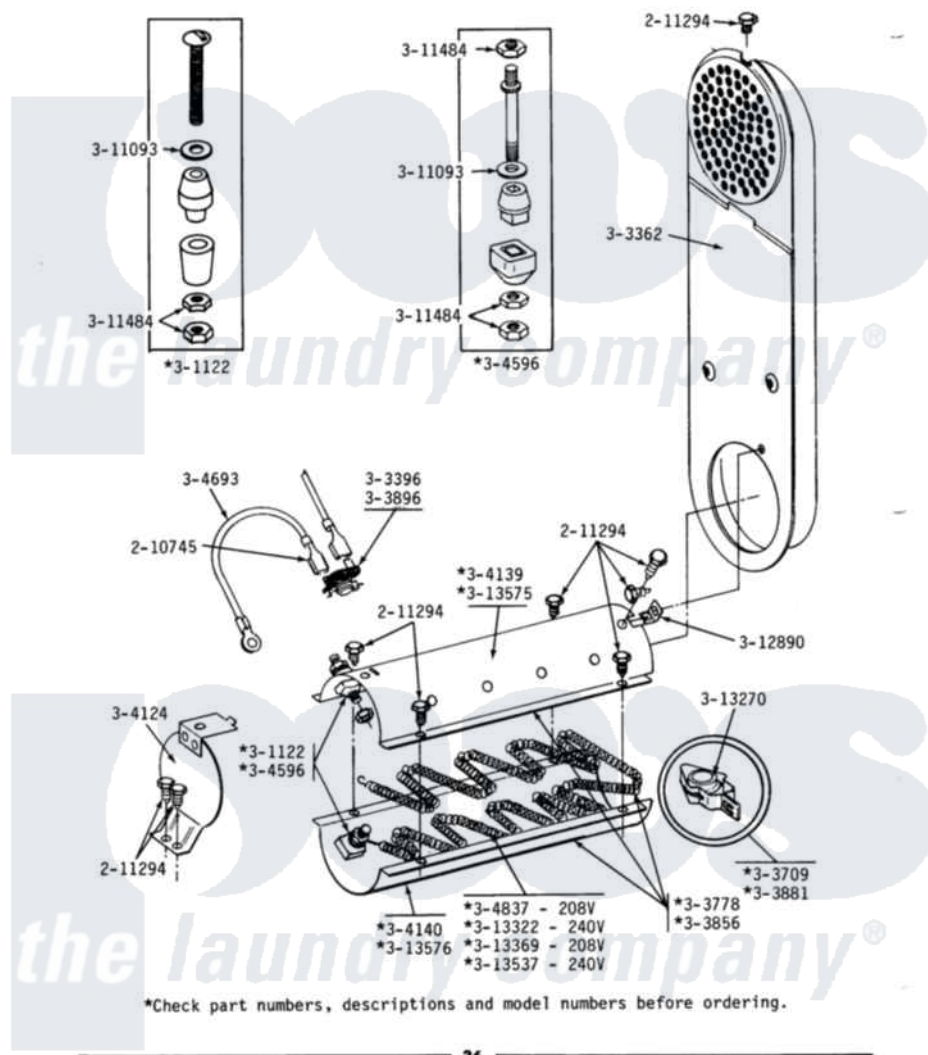

# Maytag DG18CA 11 - INLET DUCT & HEATER ASSEMBLY

## DE18CA-CM-CS-CT INLET DUCT & HEATER ASSEMBLY

Maytag Commercial Maytag DG18CA Dryer Parts Parts Diagram 11 - INLET DUCT & HEATER ASSEMBLY  
 Click on the part number to view part

Item	Original Part Number	Replaced By	Status	Part Description
001	<a href="#">210745</a>			Wire Terminal
002	<a href="#">211294</a>	<a href="#">90767</a>		Screw, 8A X 3/8 HeX Washer Head Tapping
003	301122	<a href="#">Y304596</a>		Terminal Insulator Assembly
004	<a href="#">Y303362</a>			Inlet Duct Assembly - DE
005	<a href="#">303396</a>			Thermostat, Hi-Limit
006	<a href="#">303709</a>			Clip And Insulator Assembly
007	<a href="#">Y303778</a>			Heater Assembly Complete
008	Y303856		Not Available	HEATER ASSY. COMPLETE (208V)
009	<a href="#">Y303881</a>			Clip And Insulator Assembly
010	<a href="#">303896</a>			Hi-Limit Thermostat-Canada
011	304124		Not Available	HEATER SHIELD
012	<a href="#">Y304596</a>			Terminal Insulator Assembly
013	<a href="#">Y304693</a>			Jumper Wire
014	<a href="#">311093</a>			Washer, Terminal Connection
015	<a href="#">311484</a>	<a href="#">112432</a>		Nut