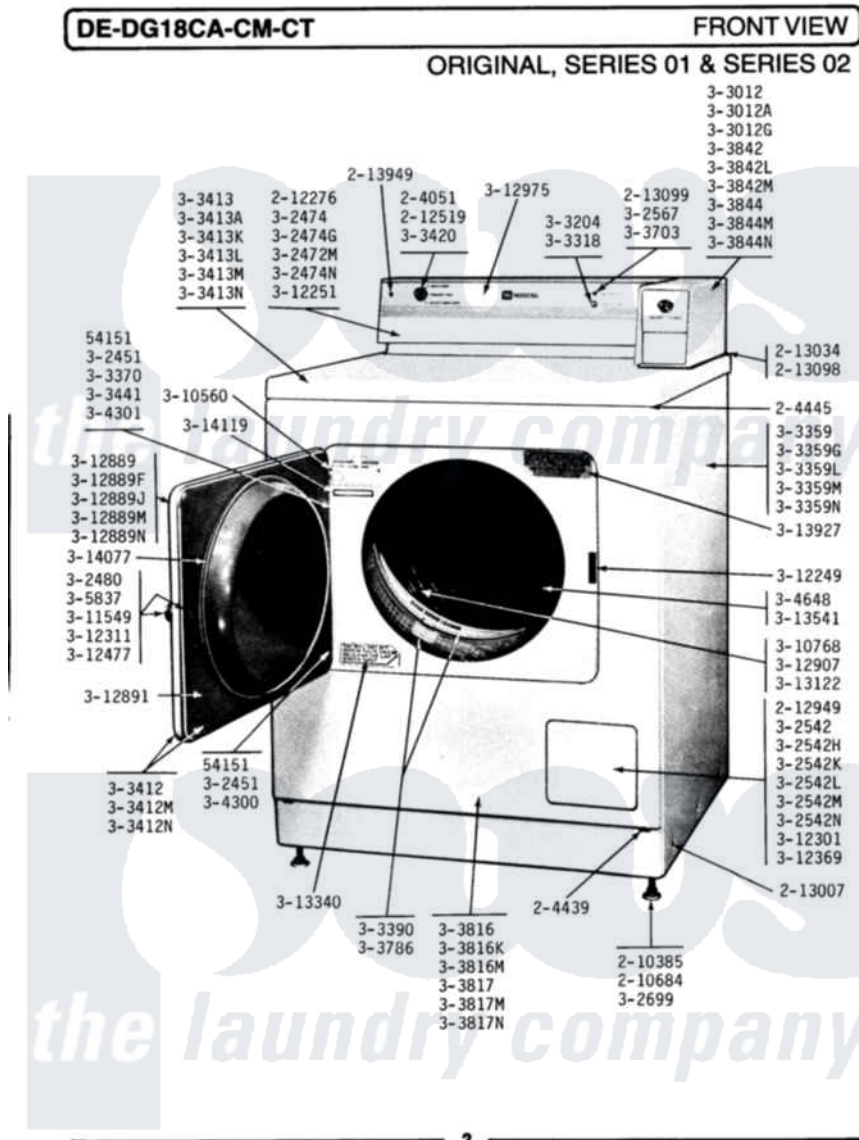

Maytag DG18CM 01 - FRONT VIEW

Maytag [Commercial Maytag DG18CM Dryer Parts](#) Parts Diagram 01 - FRONT VIEW
 Click on the part number to view part

Item	Original Part Number	Replaced By	Status	Part Description
001	NLA		Not Available	SCREW, No.4-40 X 1/4
002	204051	22204051		Knob
003	204439			Screw And Fstner Assembly
004	204445			Screw And Fastener Assembly
005	210385			Lock Nut For Adjustable Leg
006	210684			Foot, Adjustable Leg
007	212276	W10116760		Screw
008	212519	488234		Screw 8-32 X 1/4
009	212949	22001866		Screw, Relay
010	213007			Xfor Cabinet See Cabinet, Back
011	NLA		Not Available	GASKET UNDER CONTROL CENTER
012	213099			Lens For Control Panel
013	213949			Screw, No.8-18 X 5/16 Inch
014	NLA		Not Available	HINGE ASSEMBLY----N
015	NLA		Not Available	CONTROL COVER-WHITE