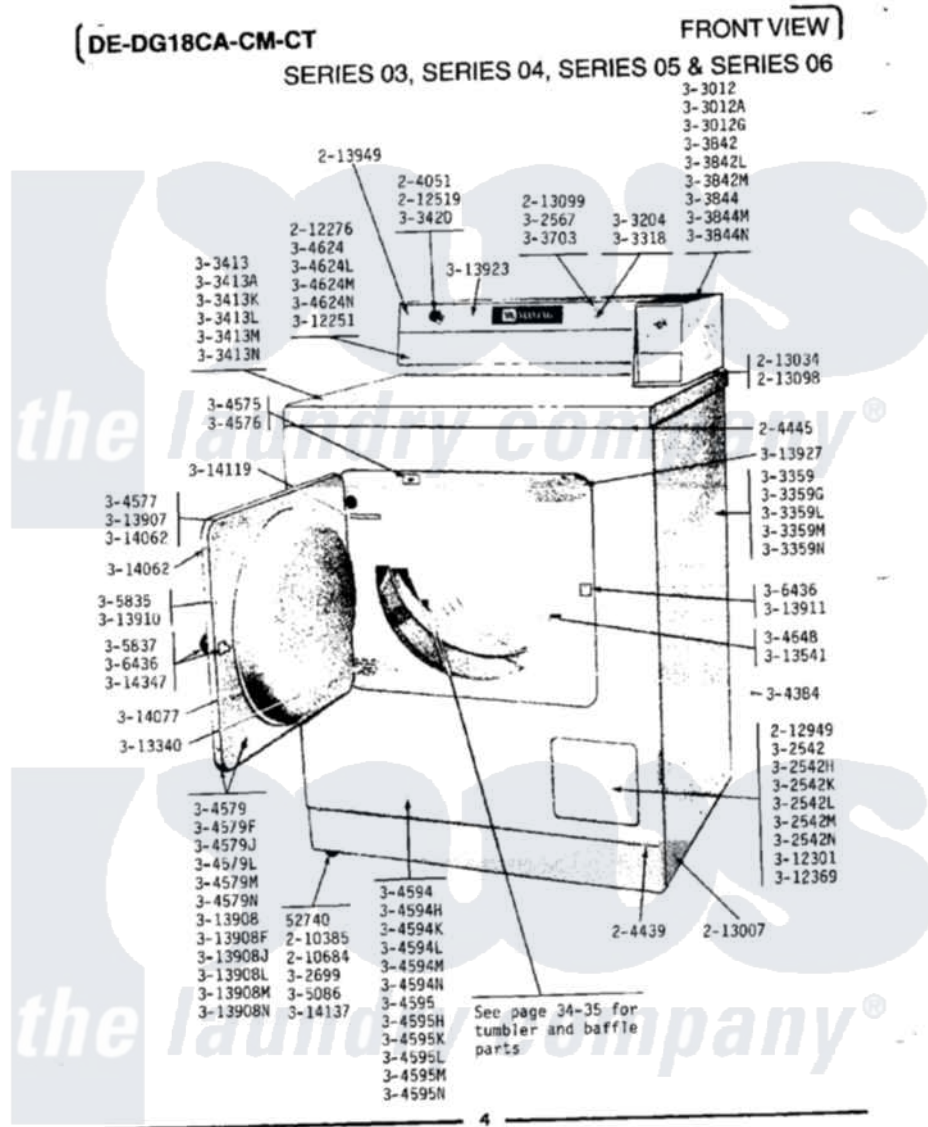

Maytag DG18CM 02 - FRONT VIEW (SERIES 03)

Maytag Commercial Maytag DG18CM Dryer Parts Parts Diagram 02 - FRONT VIEW (SERIES 03)
 Click on the part number to view part

Item	Original Part Number	Replaced By	Status	Part Description
001	Y052740	62739		Nut, Lock
002	204051	22204051		Knob
003	204439			Screw And Fstner Assembly
004	204445			Screw And Fastener Assembly
005	210385			Lock Nut For Adjustable Leg
006	210684			Foot, Adjustable Leg
007	212276	W10116760		Screw
008	212519	488234		Screw 8-32 X 1/4
009	212949	22001866		Screw, Relay
010	213007			Xfor Cabinet See Cabinet, Back
011	NLA		Not Available	GASKET UNDER CONTROL CENTER
012	213099			Lens For Control Panel
013	213949			Screw, No.8-18 X 5/16 Inch
014	NLA		Not Available	ACCESS DOOR (WHITE)
015	NLA		Not Available	ACCESS DOOR-ALMOND