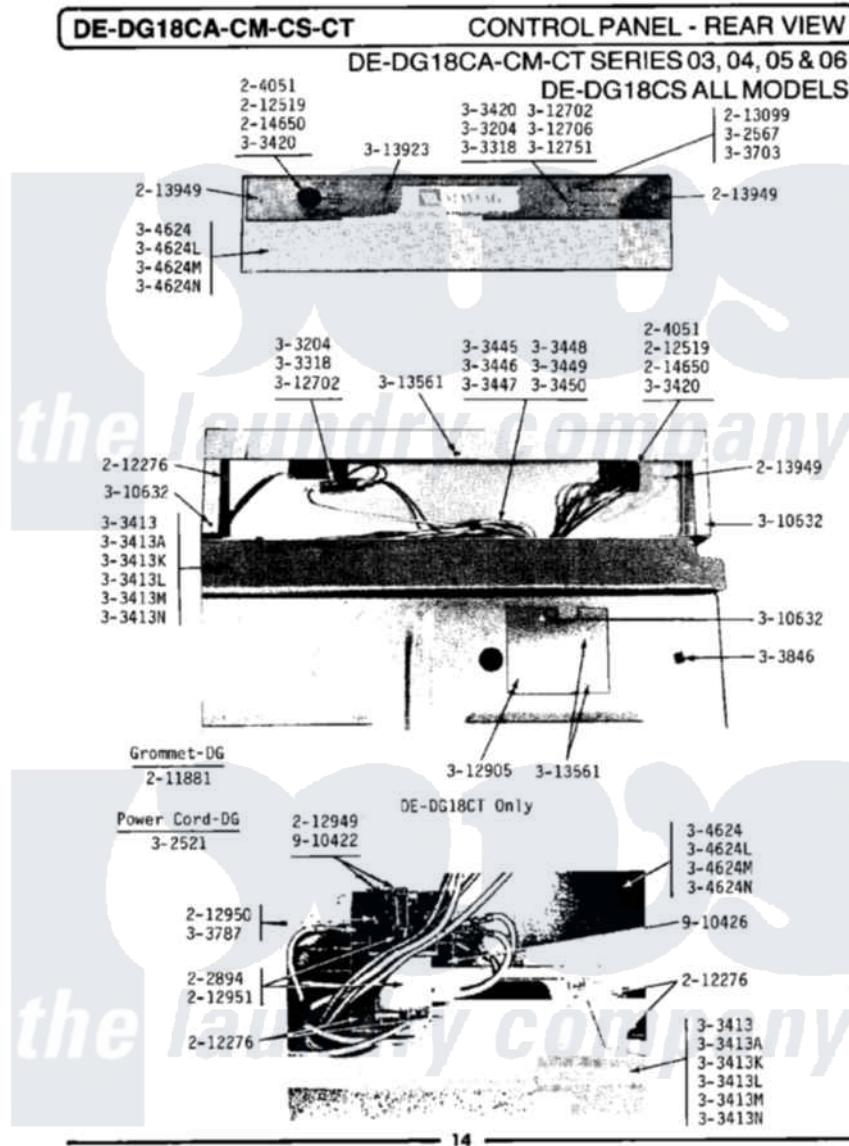

Maytag DG18CM 05 - CONTROL PANEL

Maytag Commercial Maytag DG18CM Dryer Parts Parts Diagram 05 - CONTROL PANEL
 Click on the part number to view part

Item	Original Part Number	Replaced By	Status	Part Description
001	204051	22204051		Knob
002	211881			Grommet, Cord Part Not Used-Gas Models Only
003	212276	W10116760		Screw
004	212519	488234		Screw 8-32 X 1/4
005	212949	22001866		Screw, Relay
006	212950	M0227520		Screw-Tc No.6-32 X 13/16", Preform SwiTch
007	212951			Screw, No.6-32 X 1/4 Inch
008	213099			Lens For Control Panel
009	213949			Screw, No.8-18 X 5/16 Inch
010	214650			Screw For 2-4051 Knob
011	302521		Not Available	CORD, POWER PART NOT USED-GAS MODELS ONLY
012	Y303204			Start Switch With Nuts
013	NLA		Not Available	TOP COVER-WHITE
014	NLA		Not Available	TOP COVER-ALMOND

015	NLA		Not Available	TOP COVER-HARVEST WHEAT
016	Y303420		Not Available	SELECTOR SWITCH
017	Y303445		Not Available	MAIN WIRE HARNESS
018	Y303703			Pilot Light
019	NLA		Not Available	SCREW & WASHER ASSY.
020	NLA		Not Available	CONTROL COVER-WHITE
021	NLA		Not Available	CONTROL COVER-ALMOND
022	NLA		Not Available	CONTROL COVER-HARVEST WHEAT
023	Y310632	1163839		Screw
024	Y311423	489483		Screw 10-32 X 1/2
025	NLA		Not Available	BACK FOR CONTROL PANEL
026	Y312702			Knurled Nut, Start Switch
027	Y312706	422617		Nut
028	312751			Lockwasher, Start Switch
029	Y312905		Not Available	COVER, TERMINAL
030	Y313561			Screw---NA
031	NLA		Not Available	CONTROL PANEL