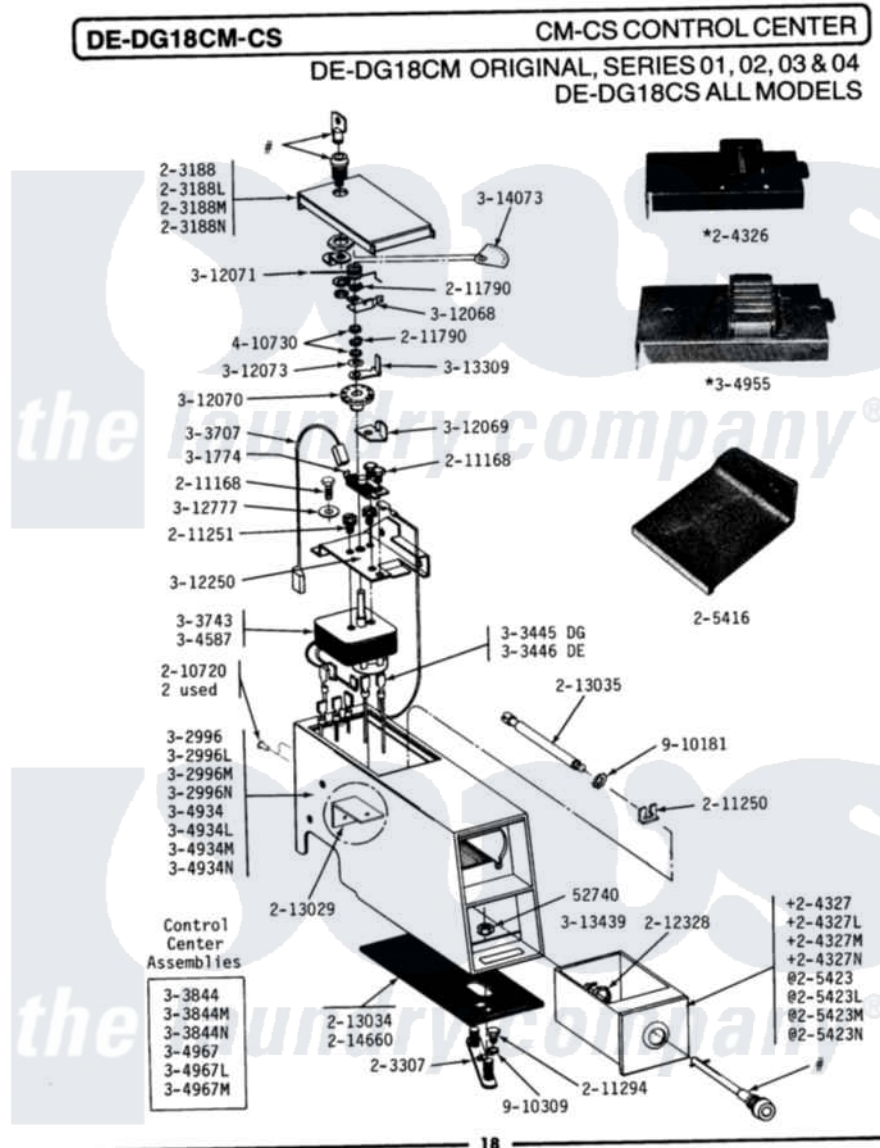

Maytag DG18CM 06 - CM CONTROL CENTER

Maytag Commercial Maytag DG18CM Dryer Parts Parts Diagram 06 - CM CONTROL CENTER
 Click on the part number to view part

Item	Original Part Number	Replaced By	Status	Part Description
001	Y052740	62739		Nut, Lock
002	203188		Not Available	TIMER ACCESS DOOR (WHT)
003	203188L		Not Available	ACCESS DOOR-ALMOND
004	203188M		Not Available	ACCESS DOOR-HARVEST WHEAT
005	NLA		Not Available	MTG. STRAP---NA
006	NLA		Not Available	COIN DROP ASSEMBLY
007	NLA		Not Available	COIN BOX-WHITE---NA
008	NLA		Not Available	COIN BOX-ALMOND
009	NLA		Not Available	COIN BOX - HARVEST WHEAT
010	205416			Guard For Coin Box
011	205423	208883		Coin Box K
012	205423L	208883		Coin Box K
013	205423M	208883		Coin Box K
014	210720			Rivet, Bearing To Tumbler Frnt