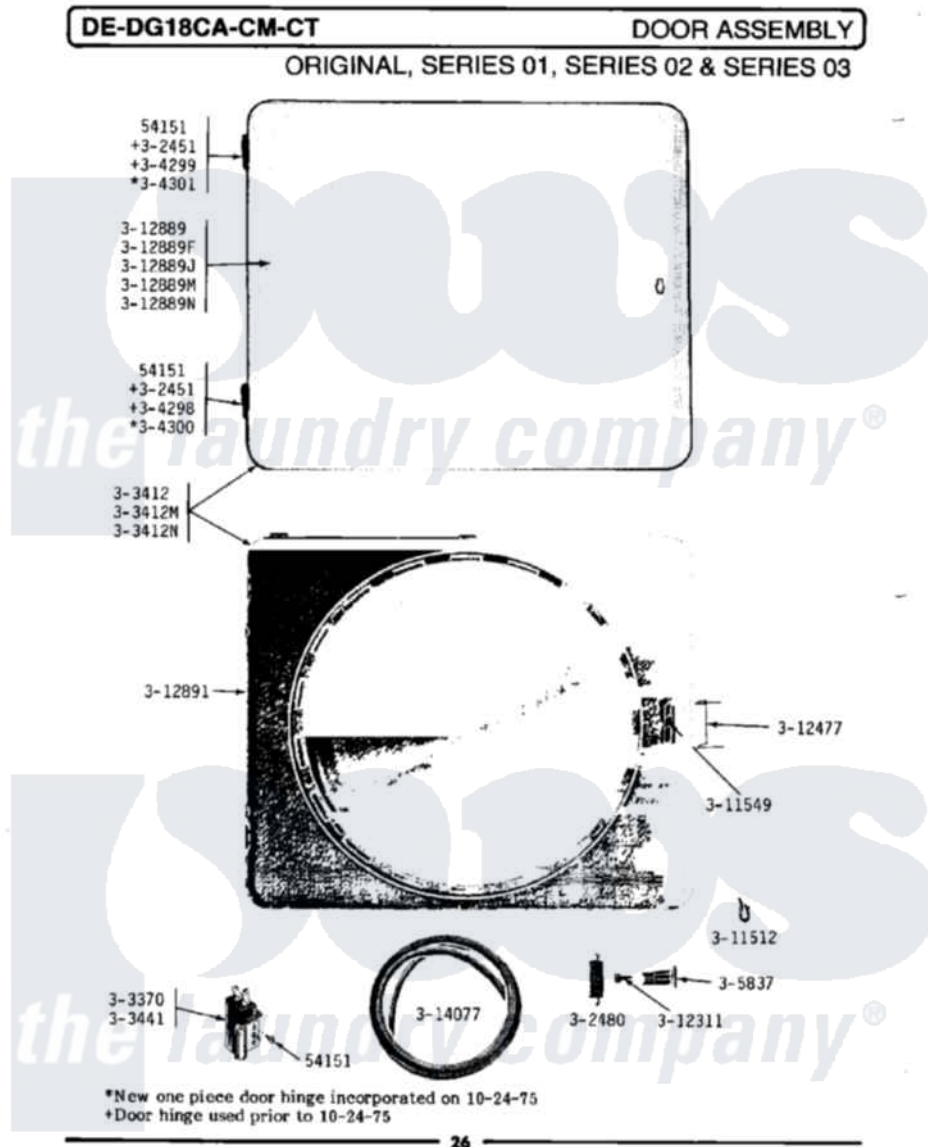

# Maytag DG18CM 08 - DOOR ASSEMBLY

Maytag Commercial Maytag DG18CM Dryer Parts Parts Diagram 08 - DOOR ASSEMBLY

Click on the part number to view part

Item	Original Part Number	Replaced By	Status	Part Description
001	NLA		Not Available	SCREW, No.4-40 X 1/4
002	NLA		Not Available	HINGE ASSEMBLY---N
003	NLA		Not Available	LATCH
004	NLA		Not Available	DOOR COMPLETE-WHITE
005	NLA		Not Available	DOOR COMPLETE-HARVEST WHEAT
006	Y303441		Not Available	DOOR SWITCH
007	<a href="#">Y304298</a>			Hinge - Lower
008	NLA		Not Available	HINGE - UPPER
009	NLA		Not Available	HINGE - LOWER
010	NLA		Not Available	HINGE - UPPER
011	NLA		Not Available	KNOB AND SCREW
012	NLA		Not Available	FASTENER
013	NLA		Not Available	WIRE CLIP
014	NLA		Not Available	SCREW---NA
015	NLA		Not Available	MAGNETIC LATCH RETAINER

016	NLA	Not Available	DOOR PANEL-WHITE
017	NLA	Not Available	DOOR PANEL-HAVEST WHEAT
018	Y312891	Not Available	DOOR LINER - INNER HALF
019	<a href="#">314077</a>		Door Seal