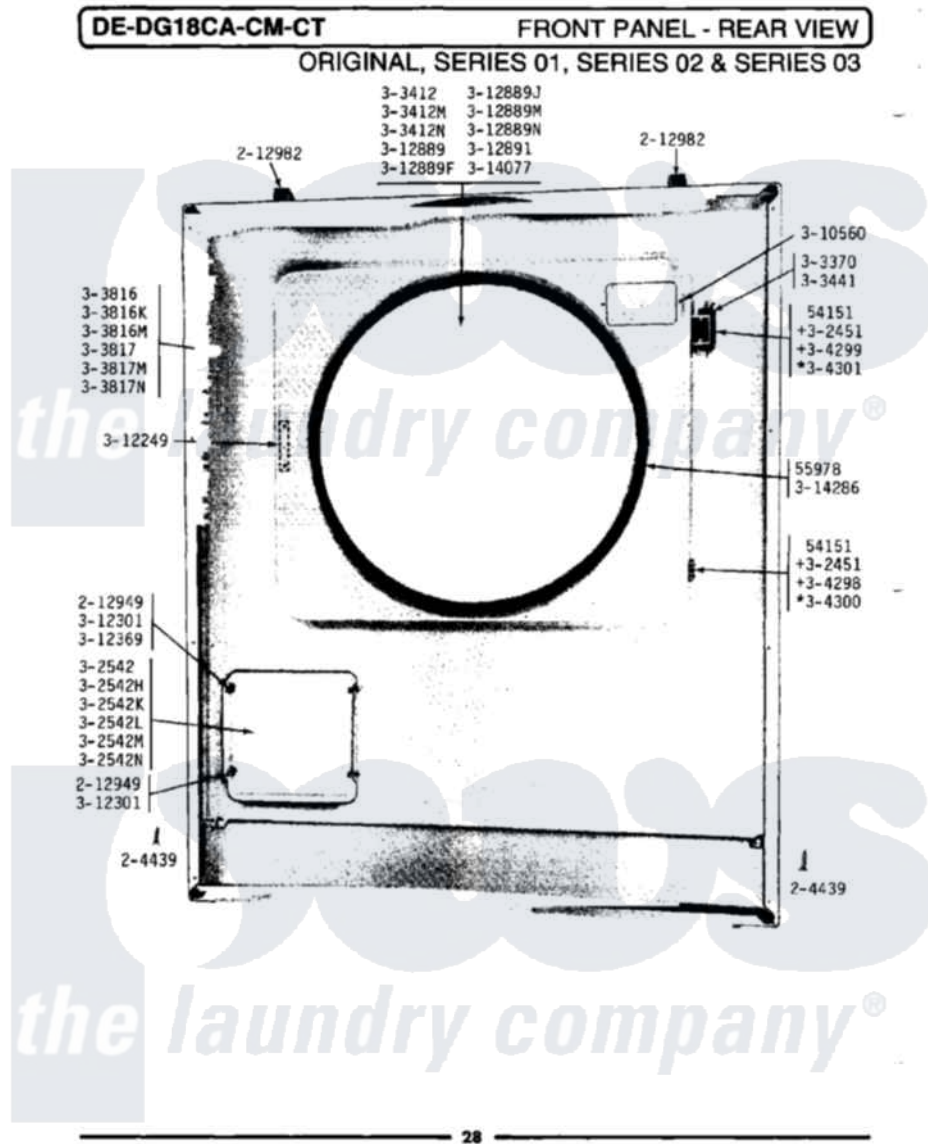

# Maytag DG18CM 09 - FRONT PANEL-REAR VIEW

Maytag Commercial Maytag DG18CM Dryer Parts Parts Diagram 09 - FRONT PANEL-REAR VIEW  
 Click on the part number to view part

Item	Original Part Number	Replaced By	Status	Part Description
001	NLA		Not Available	SCREW, No.4-40 X 1/4
002	<a href="#">Y055978</a>			Rubber Adhesive, 2 Oz Tube
003	<a href="#">204439</a>			Screw And Fstner Assembly
004	212949	<a href="#">22001866</a>		Screw, Relay
005	212982	<a href="#">22001650</a>		Fastener, Spring
006	NLA		Not Available	HINGE ASSEMBLY----N
007	NLA		Not Available	ACCESS DOOR (WHITE)
008	NLA		Not Available	ACCESS DOOR-ALMOND
009	NLA		Not Available	DOOR COMPLETE-WHITE
010	NLA		Not Available	DOOR COMPLETE-HARVEST WHEAT
011	Y303441		Not Available	DOOR SWITCH
012	NLA		Not Available	FRONT PANEL-WHITE
013	NLA		Not Available	FRONT PANEL-HARVEST WHEAT
014	<a href="#">Y304298</a>			Hinge - Lower
015	NLA		Not Available	HINGE - UPPER

016	NLA	Not Available	HINGE - LOWER
017	NLA	Not Available	HINGE - UPPER
018	310560	<a href="#">74004005</a>	Screw, 6-32 X 5/16"
019	NLA	Not Available	STRIKE PLATE
020	NLA	Not Available	BUSHING FOR ACCESS STUD
021	<a href="#">312369</a>		Sleeve, Access Panel Stud Part Not Used
022	NLA	Not Available	DOOR PANEL-WHITE
023	NLA	Not Available	DOOR PANEL-WHITE
024	NLA	Not Available	DOOR PANEL-HAVEST WHEAT
025	Y312891	Not Available	DOOR LINER - INNER HALF
026	<a href="#">Y313340</a>		LABEL, LINT SCREEN INSTRUCTION
027	<a href="#">Y313927</a>		INSTRUCTION LABEL
028	<a href="#">314077</a>		Door Seal
029	NLA	Not Available	GAS IGNITION LABEL
030	<a href="#">314286</a>		Seal For Front Panel